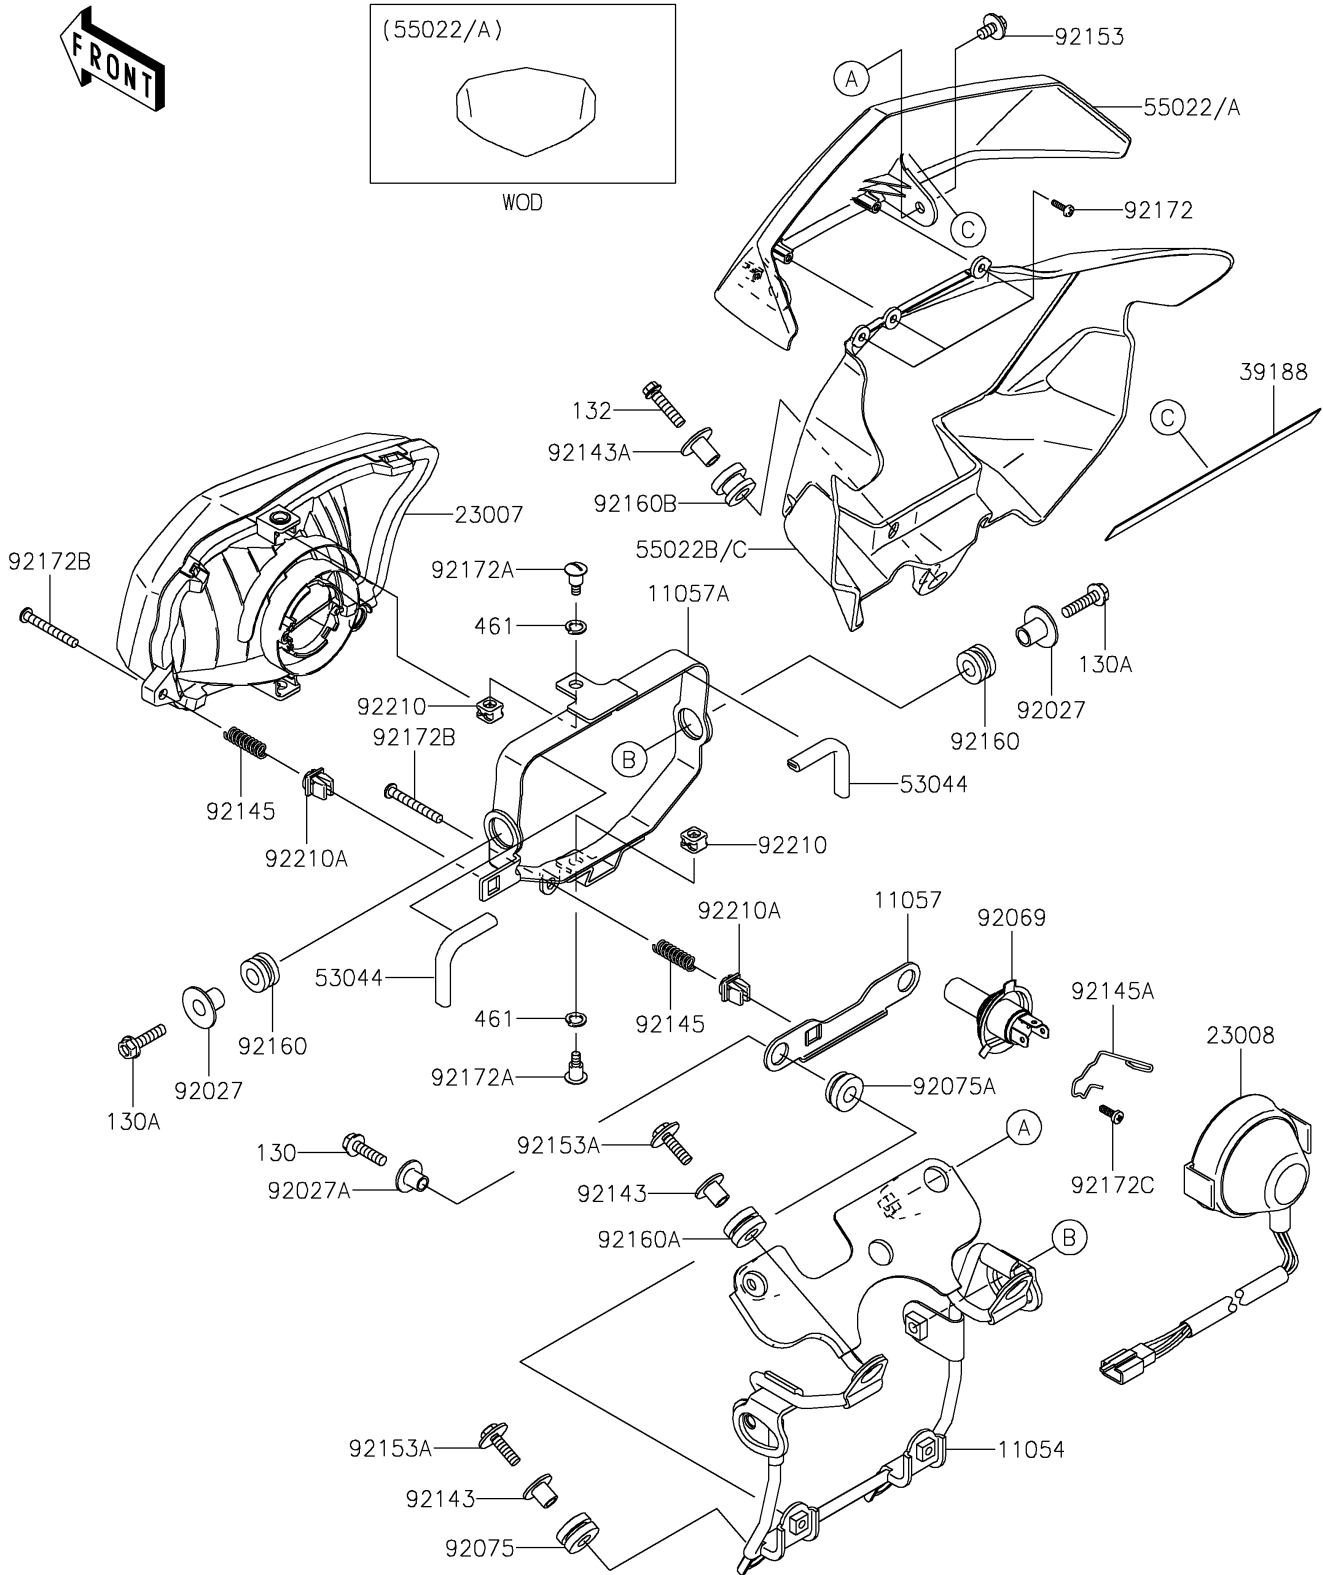

# 2019 KLX® 250 PARTS DIAGRAM

Headlight(s)

F2710

### Headlight(s)

ITEM NAME	PART NUMBER	QUANTITY
BRACKET,HEAD LAMP&METER (Ref # 11054)	11054-1692	1
BRACKET,HEAD LAMP,LWR PLATE (Ref # 11057)	11057-1035	1
BRACKET,HEAD LAMP,BIG PLATE (Ref # 11057A)	11057-1036	1
LENS-COMP,HEAD LAMP (Ref # 23007)	23007-0109	1
SOCKET-ASSY,HEAD LAMP (Ref # 23008)	23008-0089	1
TAPE (Ref # 39188)	39188-0011	1
TRIM,L=90 (Ref # 53044)	53044-0033	2
COVER-HEAD LAMP,UPP,B.WHITE (Ref # 55022)	55022-0044-266	1
COVER-HEAD LAMP,LWR,L.GREEN (Ref # 55022B)	55022-0052-290	1
COLLAR,L=14 (Ref # 92027)	92027-1134	2
COLLAR,FLANGED,L=12.1,BLACK (Ref # 92027A)	92027-1651	2
BULB,12V 60/55W,H4 (Ref # 92069)	92069-0050	1
DAMPER (Ref # 92075)	92075-209	2
DAMPER (Ref # 92075A)	92075-277	2
COLLAR (Ref # 92143)	92143-1353	4
COLLAR (Ref # 92143A)	92143-1960	1
SPRING,FOCUS ADJUSTING (Ref # 92145)	92145-0565	2
SPRING (Ref # 92145A)	92145-0753	1
BOLT,6X12 (Ref # 92153)	92153-0503	2
BOLT,UPSET-WP,6X22 (Ref # 92153A)	92153-0640	4
DAMPER (Ref # 92160)	92160-1007	2
DAMPER,10X20X12 (Ref # 92160A)	92160-1167	2
DAMPER (Ref # 92160B)	92160-1615	1
SCREW,TAPPING,4X12 (Ref # 92172)	92172-0233	3
SCREW,5X16.7 (Ref # 92172A)	92172-0345	2
SCREW,5X45 (Ref # 92172B)	92172-0346	2
SCREW (Ref # 92172C)	92172-0456	1
NUT,PLASTIC (Ref # 92210)	92210-0426	2
NUT,5MM (Ref # 92210A)	92210-0427	2

## 2019 KLX® 250 PARTS LIST

### Headlight(s)

ITEM NAME	PART NUMBER	QUANTITY
BOLT-FLANGED,6X22 (Ref # 130)	130BB0622	2
BOLT-FLANGED,8X25 (Ref # 130A)	130BB0825	2
BOLT-FLANGED-SMALL,6X25 (Ref # 132)	132BB0625	1
WASHER-SPRING,8MM (Ref # 461)	461DA0800	2