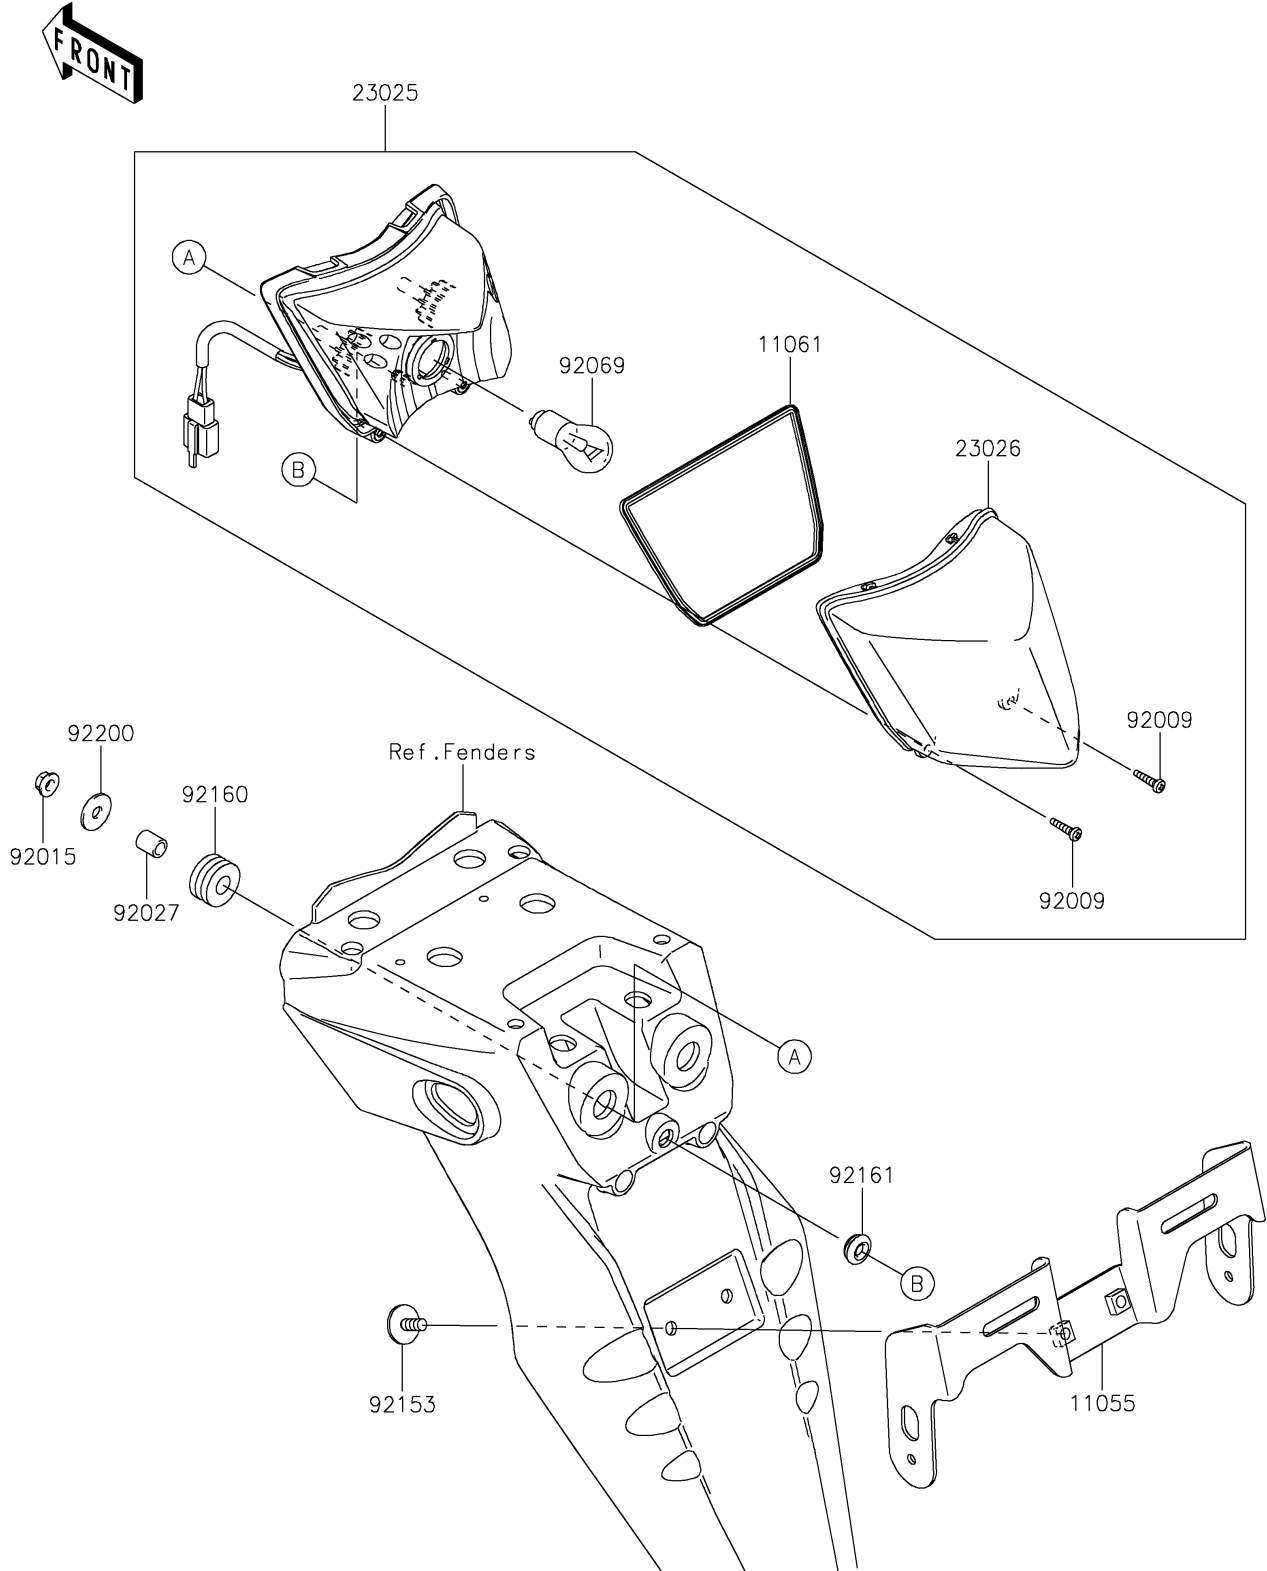

2018 KLX® 250 PARTS DIAGRAM

Taillight(s)

F2720

2018 KLX® 250 PARTS LIST

Taillight(s)

ITEM NAME	PART NUMBER	QUANTITY
BRACKET,LICENSE (Ref # 11055)	11055-1187	1
GASKET,TAIL LAMP LENS (Ref # 11061)	11061-0326	1
LAMP-TAIL (Ref # 23025)	23025-0051	1
LENS,TAIL LAMP (Ref # 23026)	23026-0012	1
SCREW,TAPPING,4X16 (Ref # 92009)	92009-1605	2
NUT,FLANGED,6MM (Ref # 92015)	92015-1367	2
COLLAR,6.8X10X12 (Ref # 92027)	92027-162	2
BULB,12V 21/5W (Ref # 92069)	92069-1084	1
BOLT,6X16 (Ref # 92153)	92153-0684	2
DAMPER (Ref # 92160)	92160-1162	2
DAMPER (Ref # 92161)	92161-0631	1
WASHER,6.5X20X1.6 (Ref # 92200)	92200-1962	2