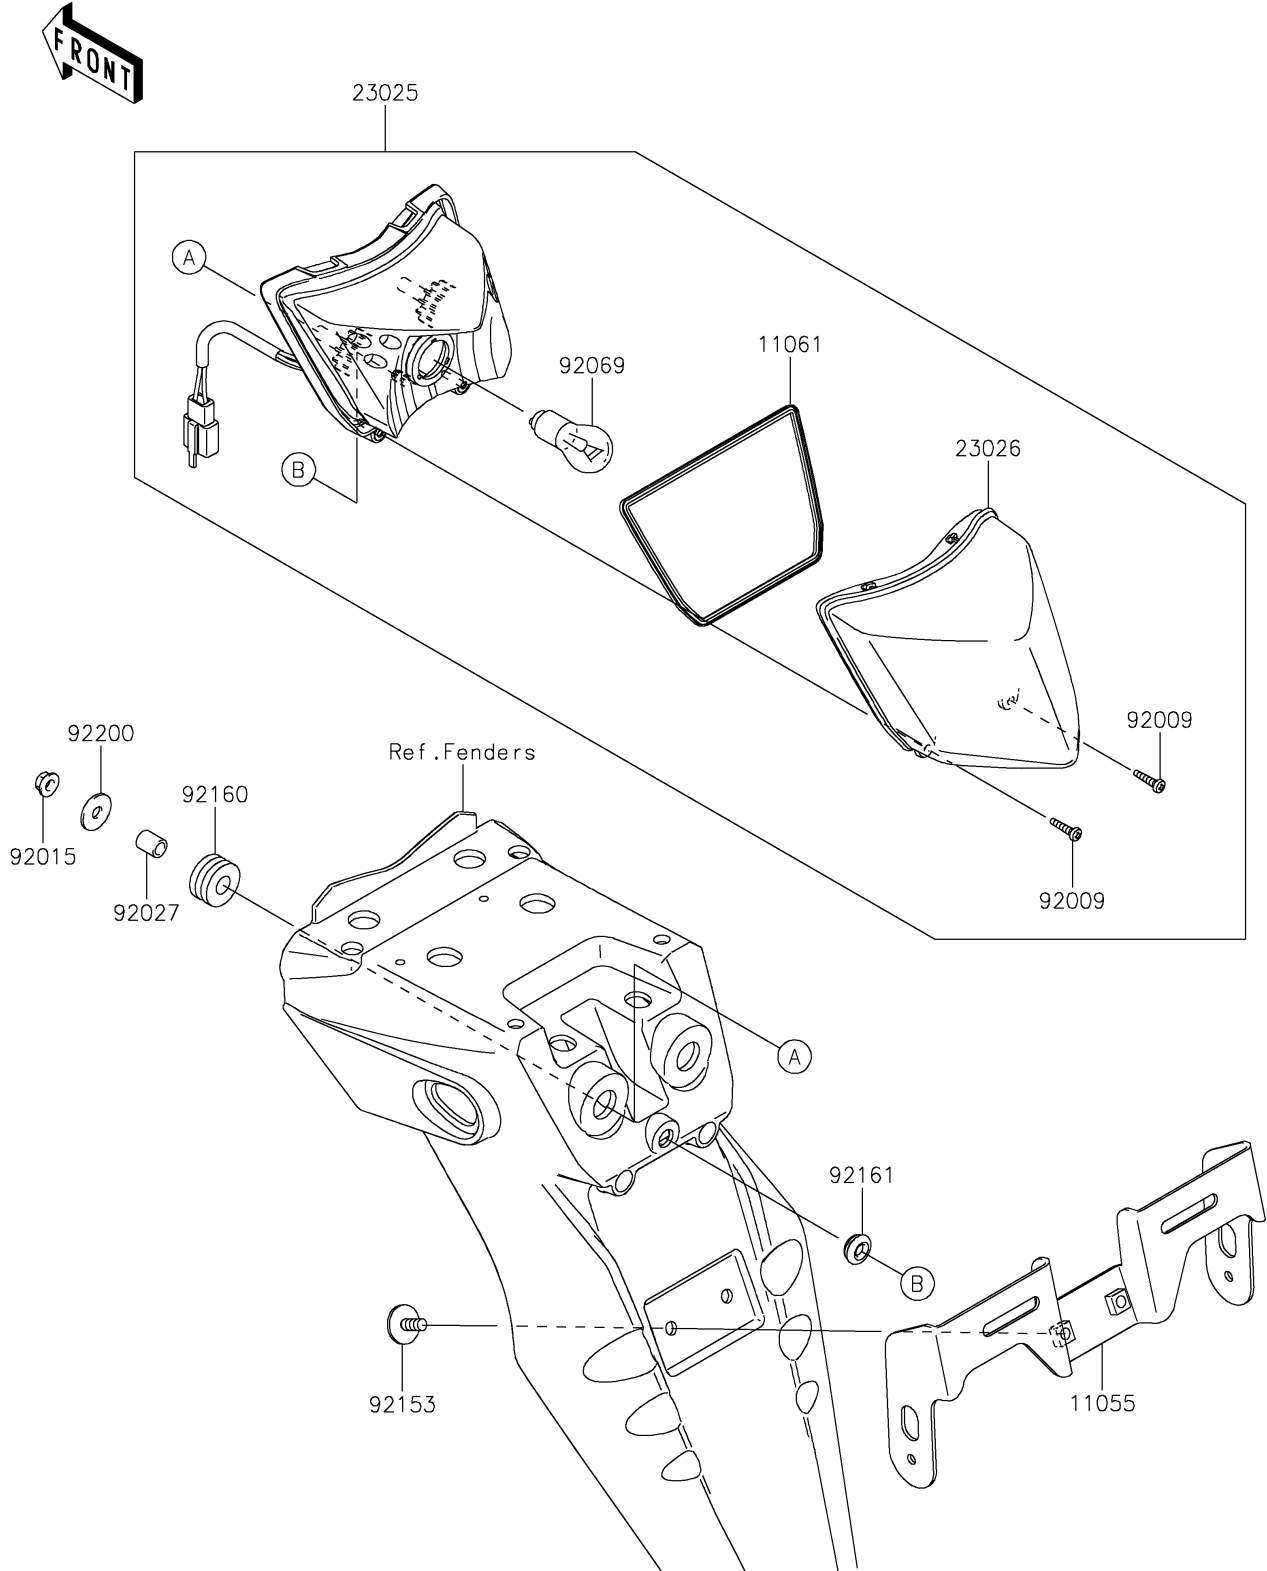

2019 KLX® 250 PARTS DIAGRAM

Taillight(s)

F2720

2019 KLX® 250 PARTS LIST

Taillight(s)

ITEM NAME	PART NUMBER	QUANTITY
BRACKET,LICENSE (Ref # 11055)	11055-1187	1
GASKET,TAIL LAMP LENS (Ref # 11061)	11061-0326	1
LAMP-TAIL (Ref # 23025)	23025-0051	1
LENS,TAIL LAMP (Ref # 23026)	23026-0012	1
SCREW,TAPPING,4X16 (Ref # 92009)	92009-1605	2
NUT,FLANGED,6MM (Ref # 92015)	92015-1367	2
COLLAR,6.8X10X12 (Ref # 92027)	92027-162	2
BULB,12V 21/5W (Ref # 92069)	92069-1084	1
BOLT,6X16 (Ref # 92153)	92153-0684	2
DAMPER (Ref # 92160)	92160-1162	2
DAMPER (Ref # 92161)	92161-0631	1
WASHER,6.5X20X1.6 (Ref # 92200)	92200-1962	2