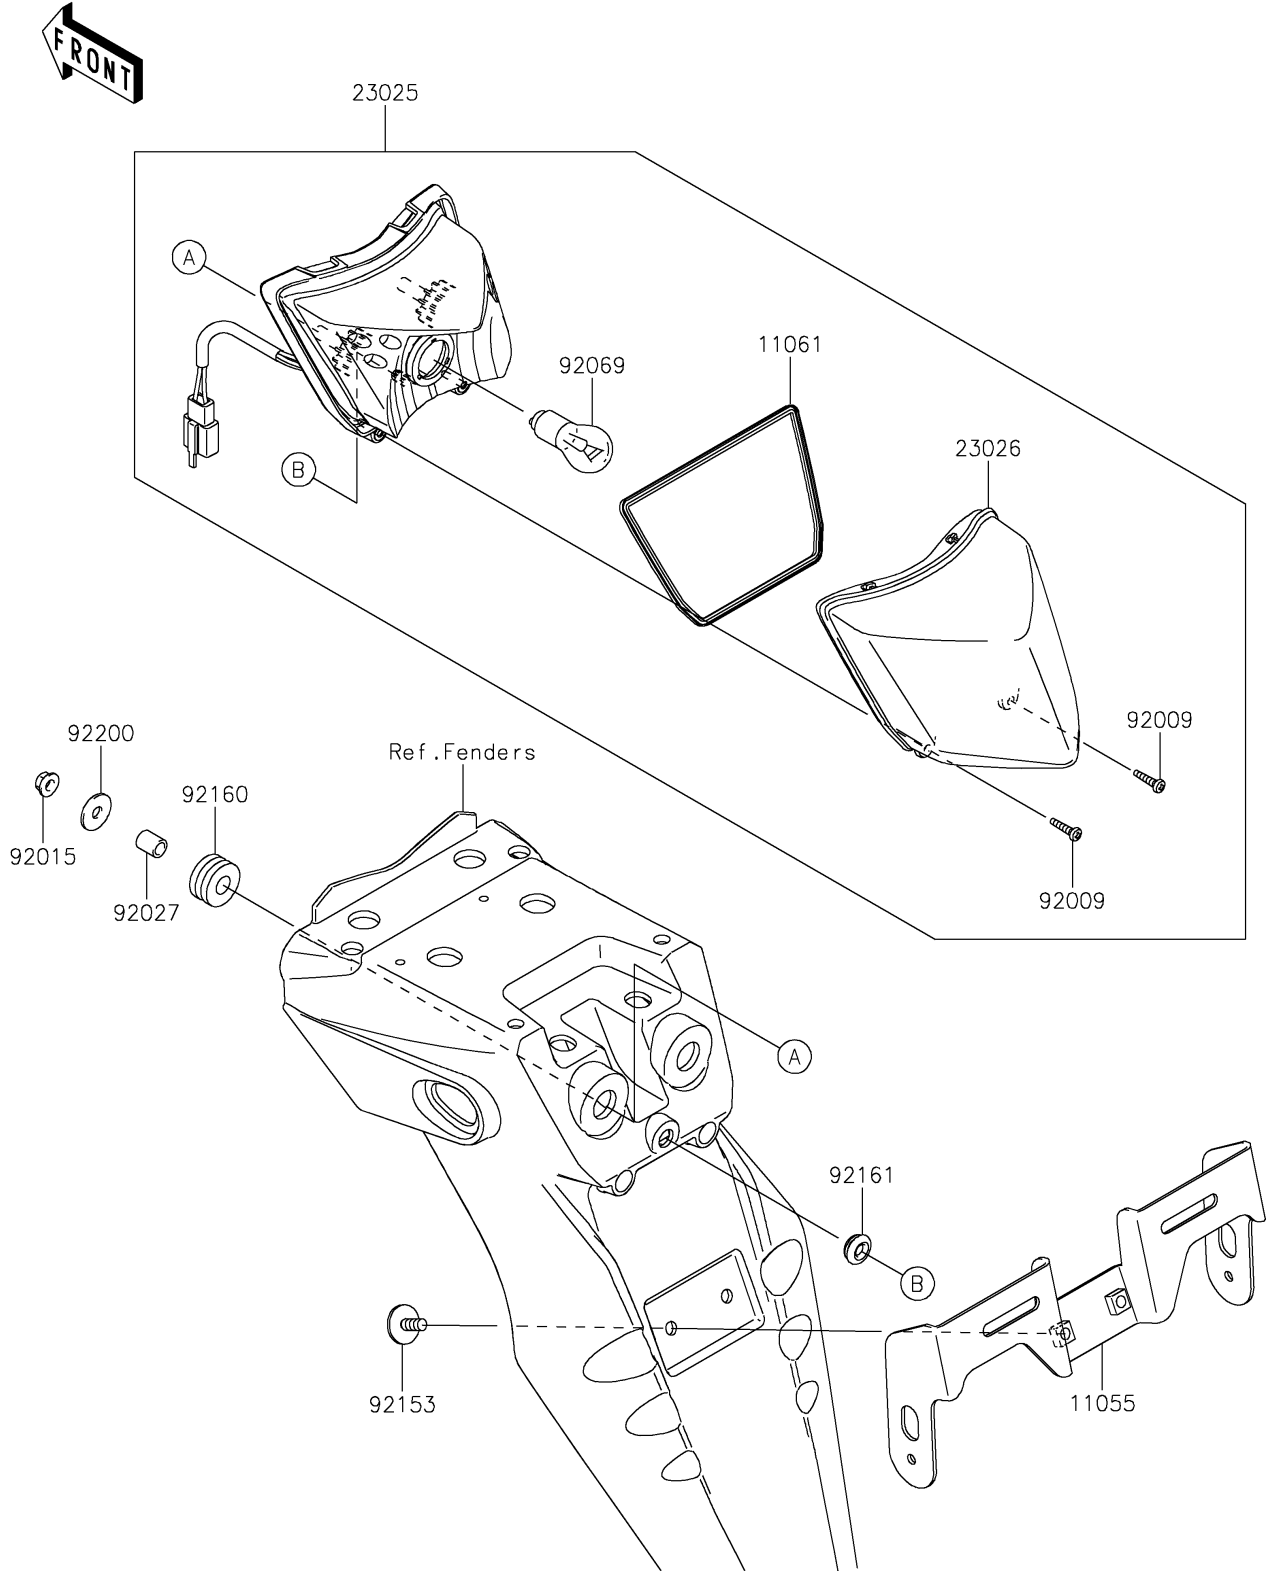

2019 KLX® 250 CAMO PARTS DIAGRAM

Taillight(s)

F2720

2019 KLX® 250 CAMO PARTS LIST

Taillight(s)

ITEM NAME	PART NUMBER	QUANTITY
BRACKET,LICENSE (Ref # 11055)	11055-1187	1
GASKET,TAIL LAMP LENS (Ref # 11061)	11061-0326	1
LAMP-TAIL (Ref # 23025)	23025-0051	1
LENS,TAIL LAMP (Ref # 23026)	23026-0012	1
SCREW,TAPPING,4X16 (Ref # 92009)	92009-1605	2
NUT,FLANGED,6MM (Ref # 92015)	92015-1367	2
COLLAR,6.8X10X12 (Ref # 92027)	92027-162	2
BULB,12V 21/5W (Ref # 92069)	92069-1084	1
BOLT,6X16 (Ref # 92153)	92153-0684	2
DAMPER (Ref # 92160)	92160-1162	2
DAMPER (Ref # 92161)	92161-0631	1
WASHER,6.5X20X1.6 (Ref # 92200)	92200-1962	2