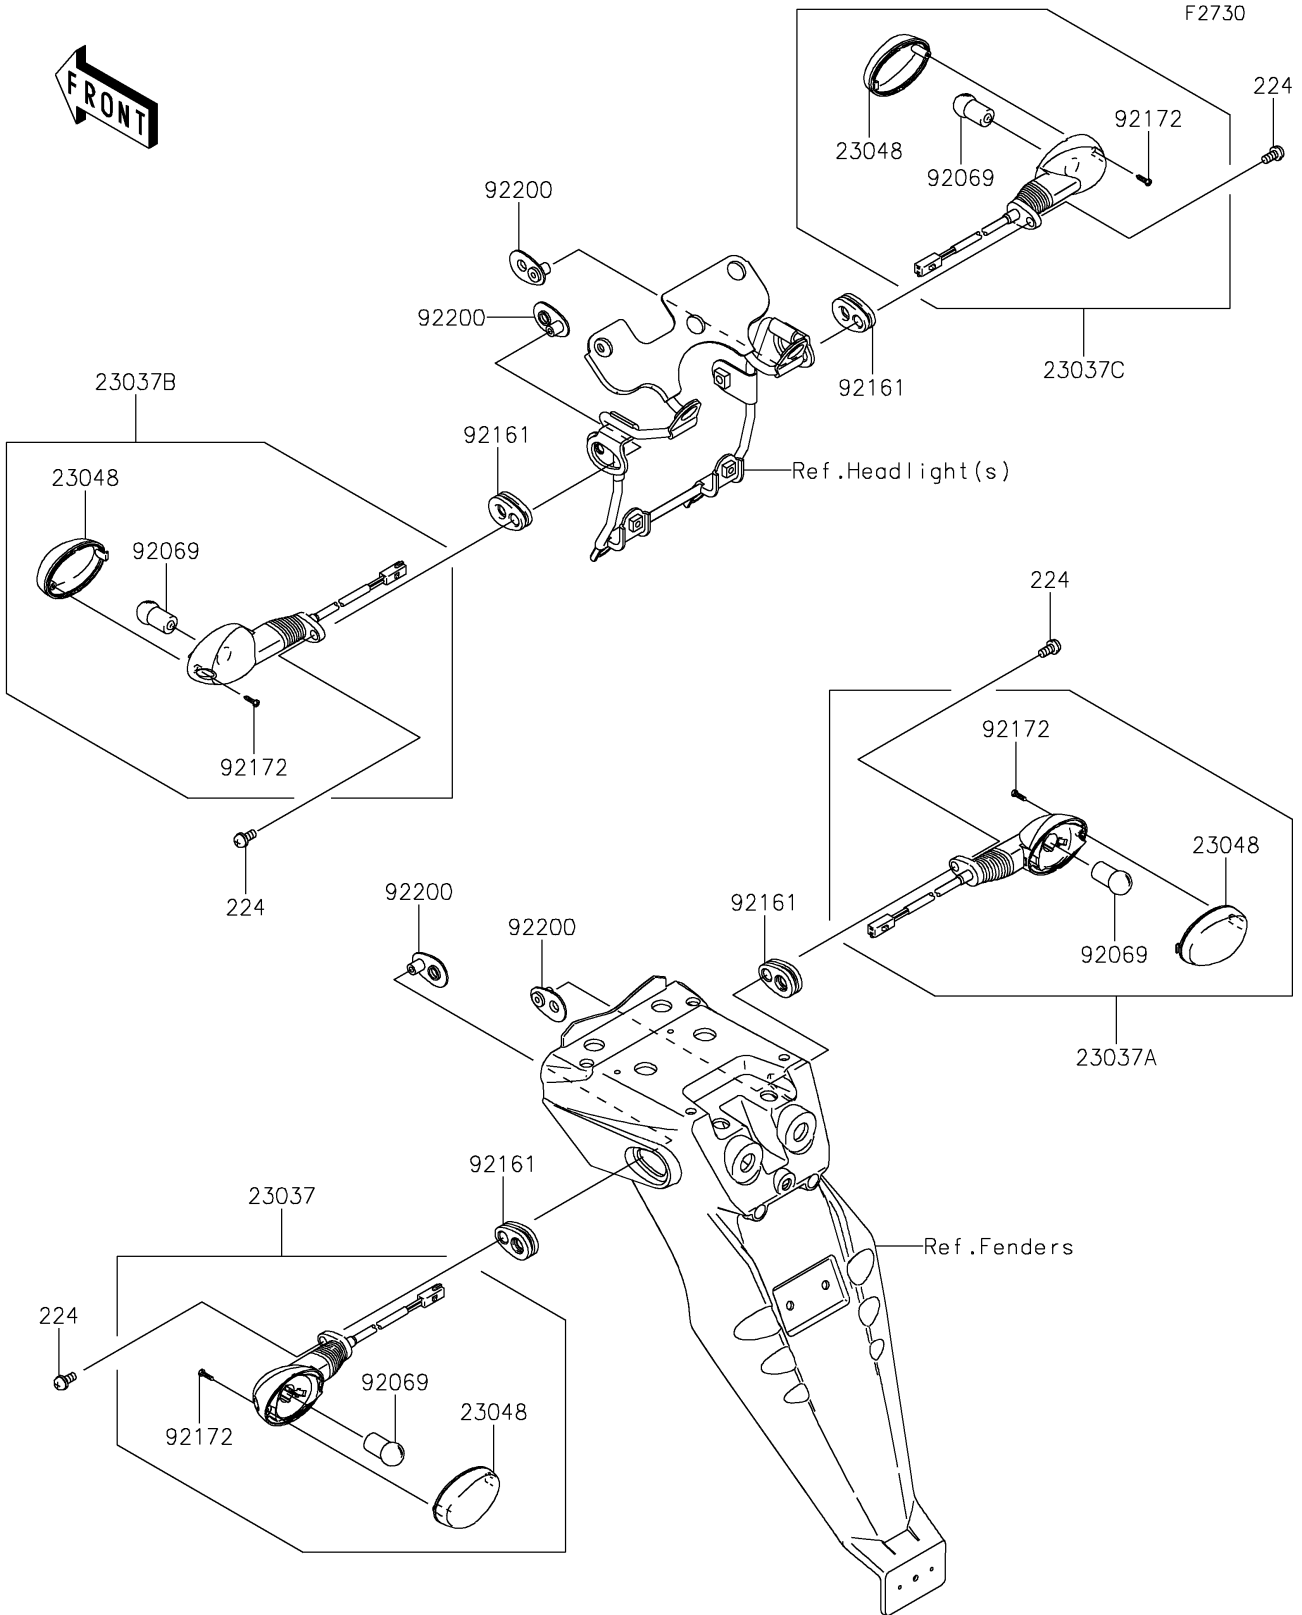

2019 KLX® 250 PARTS DIAGRAM

Turn Signals

2019 KLX® 250 PARTS LIST

Turn Signals

ITEM NAME	PART NUMBER	QUANTITY
LAMP-ASSY-SIGNAL,RR,LH (Ref # 23037)	23037-0380	1
LAMP-ASSY-SIGNAL,RR,RH (Ref # 23037A)	23037-0381	1
LAMP-ASSY-SIGNAL,FR,LH (Ref # 23037B)	23037-0382	1
LAMP-ASSY-SIGNAL,FR,RH (Ref # 23037C)	23037-0383	1
LENS-SIGNAL LAMP (Ref # 23048)	23048-0034	4
BULB,12V 10W (Ref # 92069)	92069-0024	4
DAMPER,SIGNAL LAMP (Ref # 92161)	92161-0828	4
SCREW,TAPPING,2.9X13 (Ref # 92172)	92172-0343	4
WASHER,SIGNAL LAMP (Ref # 92200)	92200-0370	4
SCREW-PAN-WP-CROS,6X14 (Ref # 224)	224AB0614	4