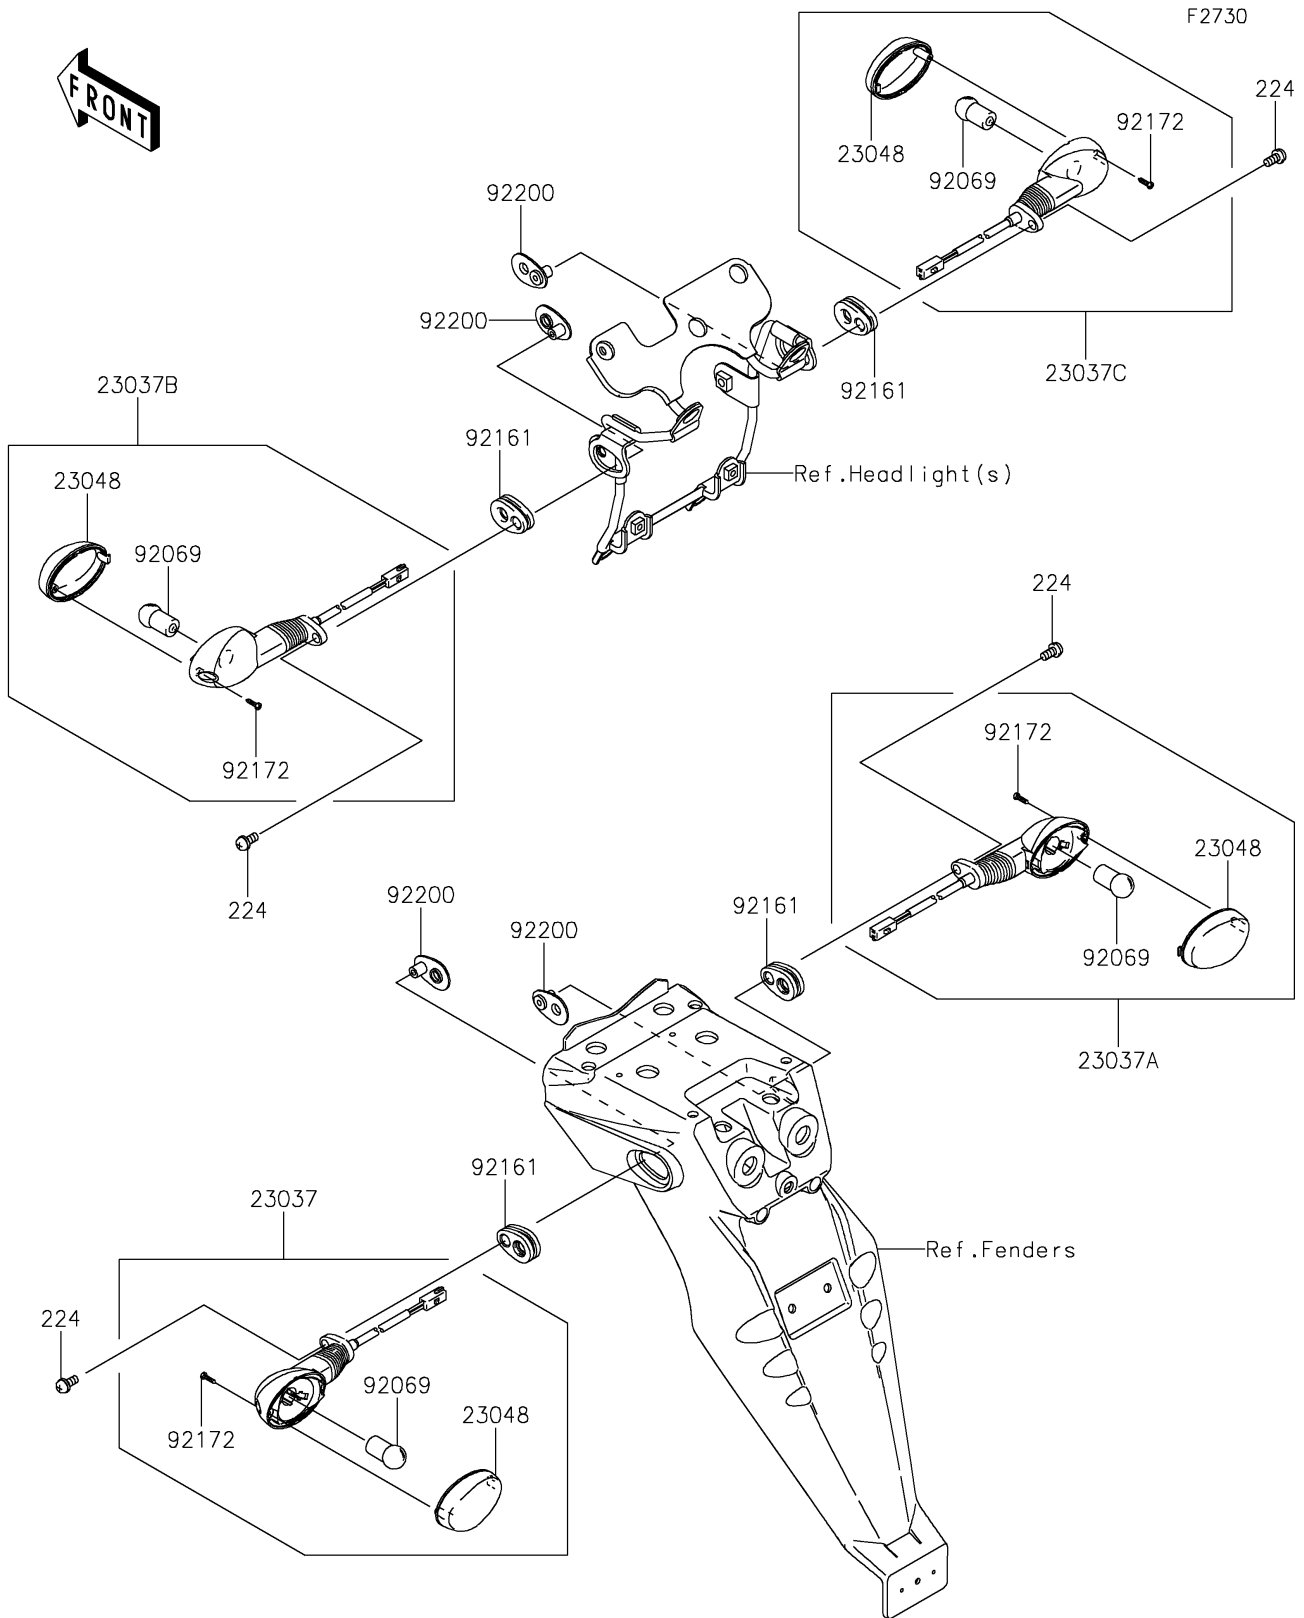

2019 KLX® 250 CAMO PARTS DIAGRAM

Turn Signals

2019 KLX® 250 CAMO PARTS LIST

Turn Signals

ITEM NAME	PART NUMBER	QUANTITY
LAMP-ASSY-SIGNAL,RR,LH (Ref # 23037)	23037-0380	1
LAMP-ASSY-SIGNAL,RR,RH (Ref # 23037A)	23037-0381	1
LAMP-ASSY-SIGNAL,FR,LH (Ref # 23037B)	23037-0382	1
LAMP-ASSY-SIGNAL,FR,RH (Ref # 23037C)	23037-0383	1
LENS-SIGNAL LAMP (Ref # 23048)	23048-0034	4
BULB,12V 10W (Ref # 92069)	92069-0024	4
DAMPER,SIGNAL LAMP (Ref # 92161)	92161-0828	4
SCREW,TAPPING,2.9X13 (Ref # 92172)	92172-0343	4
WASHER,SIGNAL LAMP (Ref # 92200)	92200-0370	4
SCREW-PAN-WP-CROS,6X14 (Ref # 224)	224AB0614	4