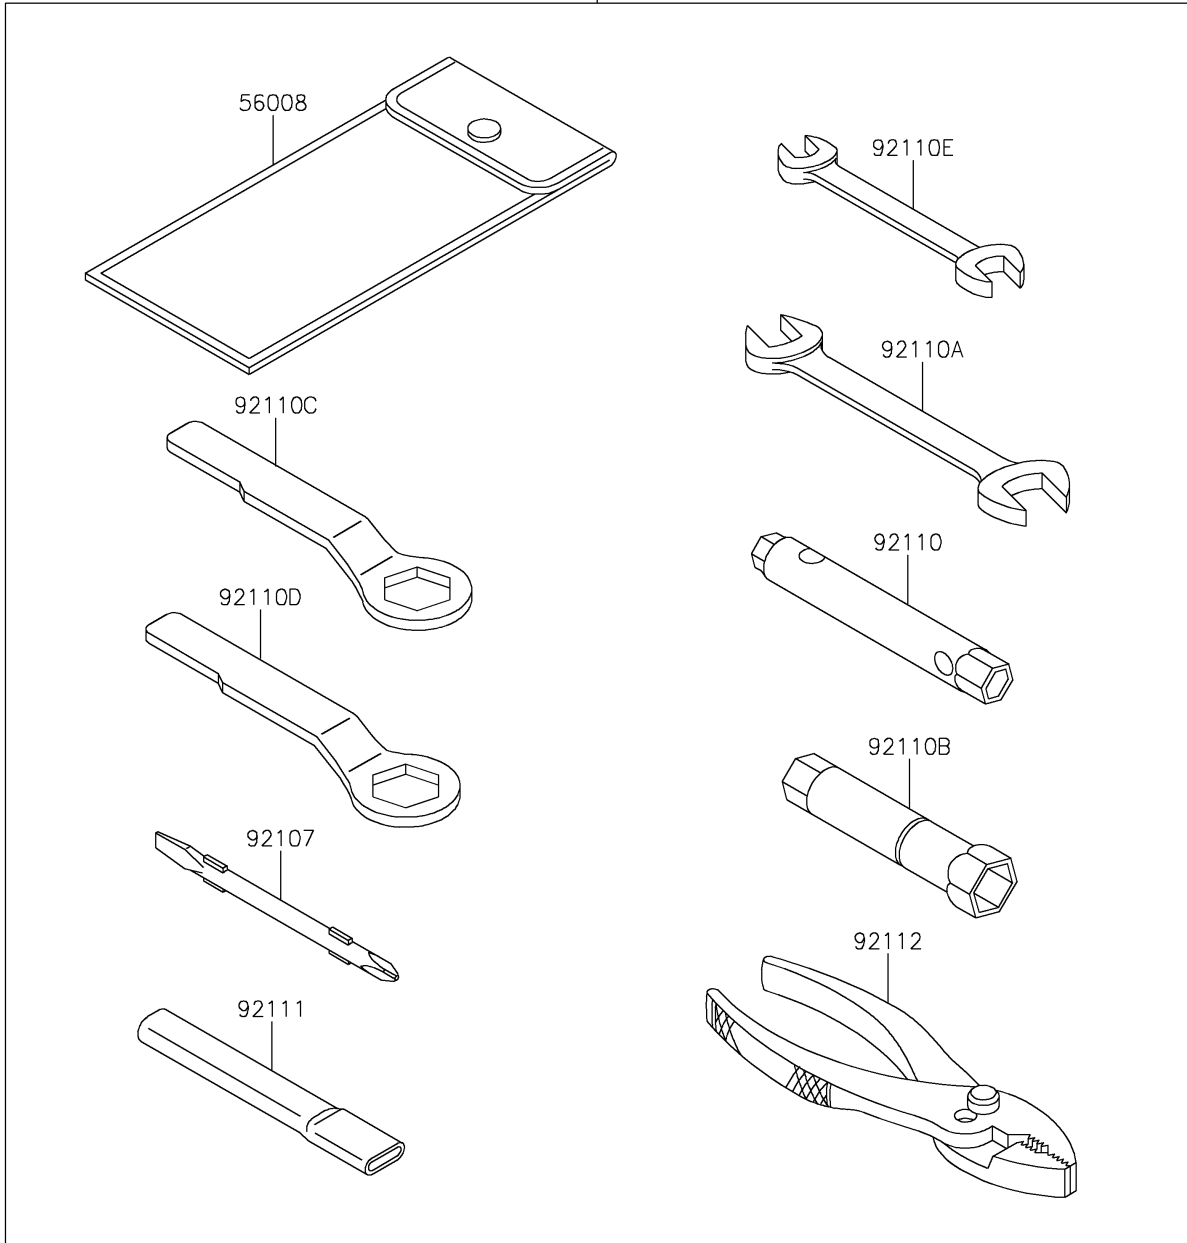

2018 KLX® 250 PARTS DIAGRAM

Owner's Tools

56007

F2810

2018 KLX® 250 PARTS LIST

Owner's Tools

ITEM NAME	PART NUMBER	QUANTITY
TOOL-KIT (Ref # 56007)	56007-0109	1
BAG,TOOL (Ref # 56008)	56008-0036	1
GASKET-LIQUID,TB1211,WHITE (Ref # 56019)	56019-120	1
GASKET-LIQUID,TB1211F,CLEAR (Ref # 92104)	92104-0004	1
GASKET-LIQUID,TB1216B,BLACK (Ref # 92104A)	92104-1064	1
TOOL-DRIVER,#2PHILLIPS&SLOT (Ref # 92107)	92107-0019	1
TOOL-WRENCH,BOX,8X10 (Ref # 92110)	92110-0049	1
TOOL-WRENCH,OPEN END,14X17 (Ref # 92110A)	92110-0057	1
TOOL-WRENCH,BOX,16MM (Ref # 92110B)	92110-0063	1
TOOL-WRENCH,BOX END,22MM (Ref # 92110C)	92110-0064	1
TOOL-WRENCH,BOX END,27MM (Ref # 92110D)	92110-0065	1
TOOL-WRENCH,OPEN END,10X12 (Ref # 92110E)	92110-0564	1
TOOL-BAR,WRENCH (Ref # 92111)	92111-0008	1
TOOL-PLIERS (Ref # 92112)	92112-0007	1