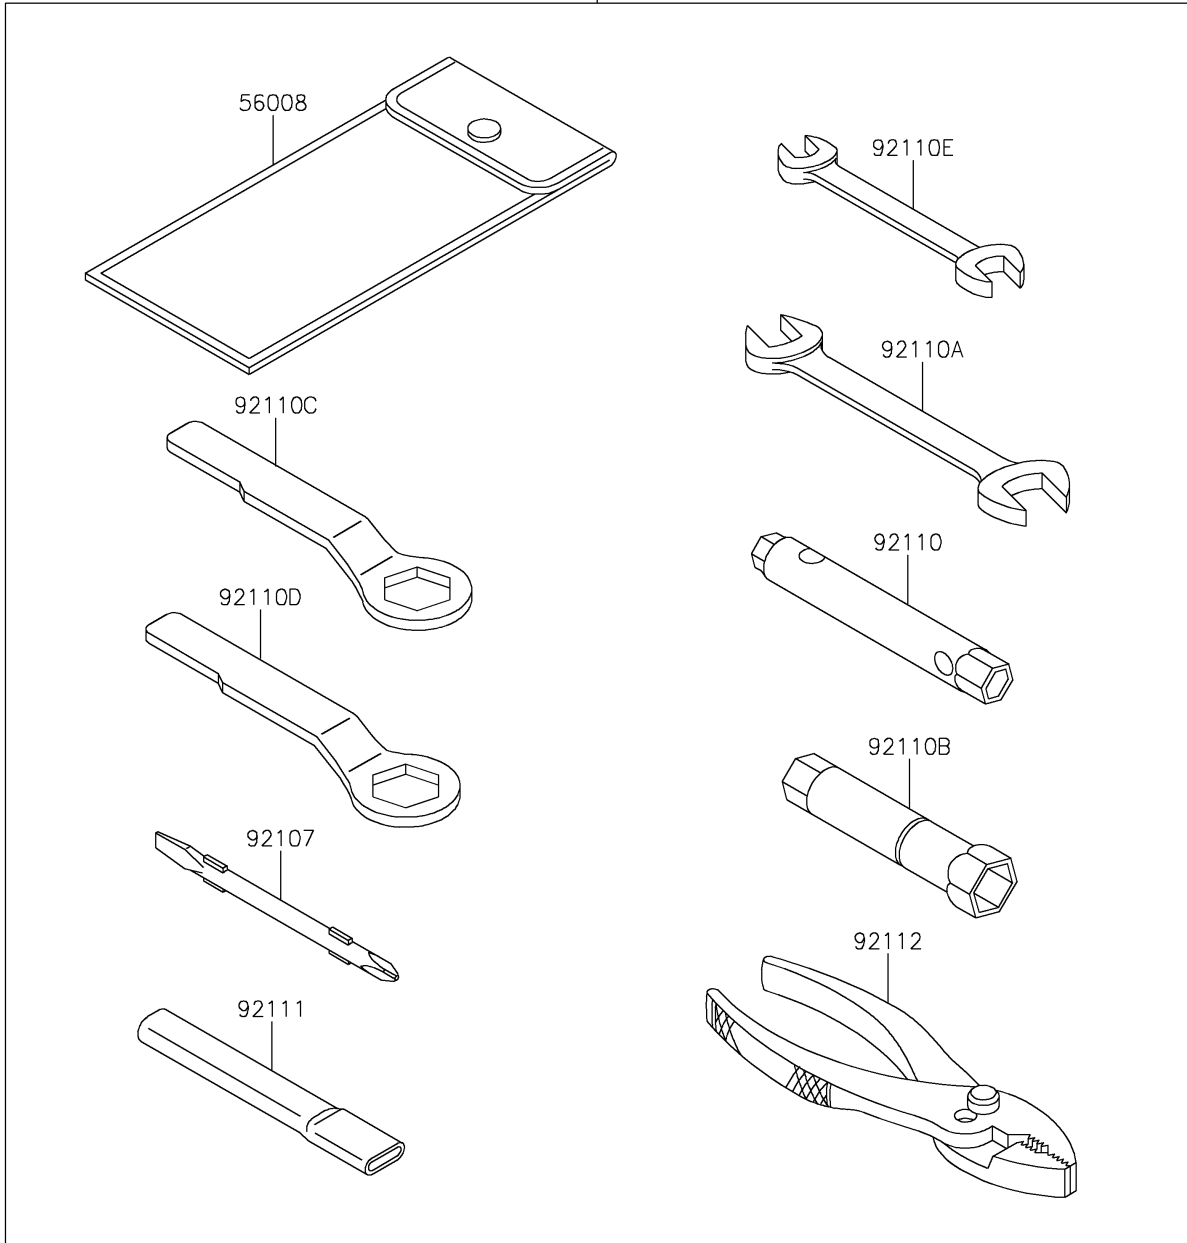

2019 KLX® 250 PARTS DIAGRAM

Owner's Tools

56007

F2810

2019 KLX® 250 PARTS LIST

Owner's Tools

ITEM NAME	PART NUMBER	QUANTITY
TOOL-KIT (Ref # 56007)	56007-0109	1
BAG,TOOL (Ref # 56008)	56008-0036	1
GASKET-LIQUID,TB1211,WHITE (Ref # 56019)	56019-120	1
GASKET-LIQUID,TB1211F,CLEAR (Ref # 92104)	92104-0004	1
GASKET-LIQUID,TB1216B,BLACK (Ref # 92104A)	92104-1064	1
TOOL-DRIVER,#2PHILLIPS&SLOT (Ref # 92107)	92107-0019	1
TOOL-WRENCH,BOX,8X10 (Ref # 92110)	92110-0049	1
TOOL-WRENCH,OPEN END,14X17 (Ref # 92110A)	92110-0057	1
TOOL-WRENCH,BOX,16MM (Ref # 92110B)	92110-0063	1
TOOL-WRENCH,BOX END,22MM (Ref # 92110C)	92110-0064	1
TOOL-WRENCH,BOX END,27MM (Ref # 92110D)	92110-0065	1
TOOL-WRENCH,OPEN END,10X12 (Ref # 92110E)	92110-0564	1
TOOL-BAR,WRENCH (Ref # 92111)	92111-0008	1
TOOL-PLIERS (Ref # 92112)	92112-0007	1