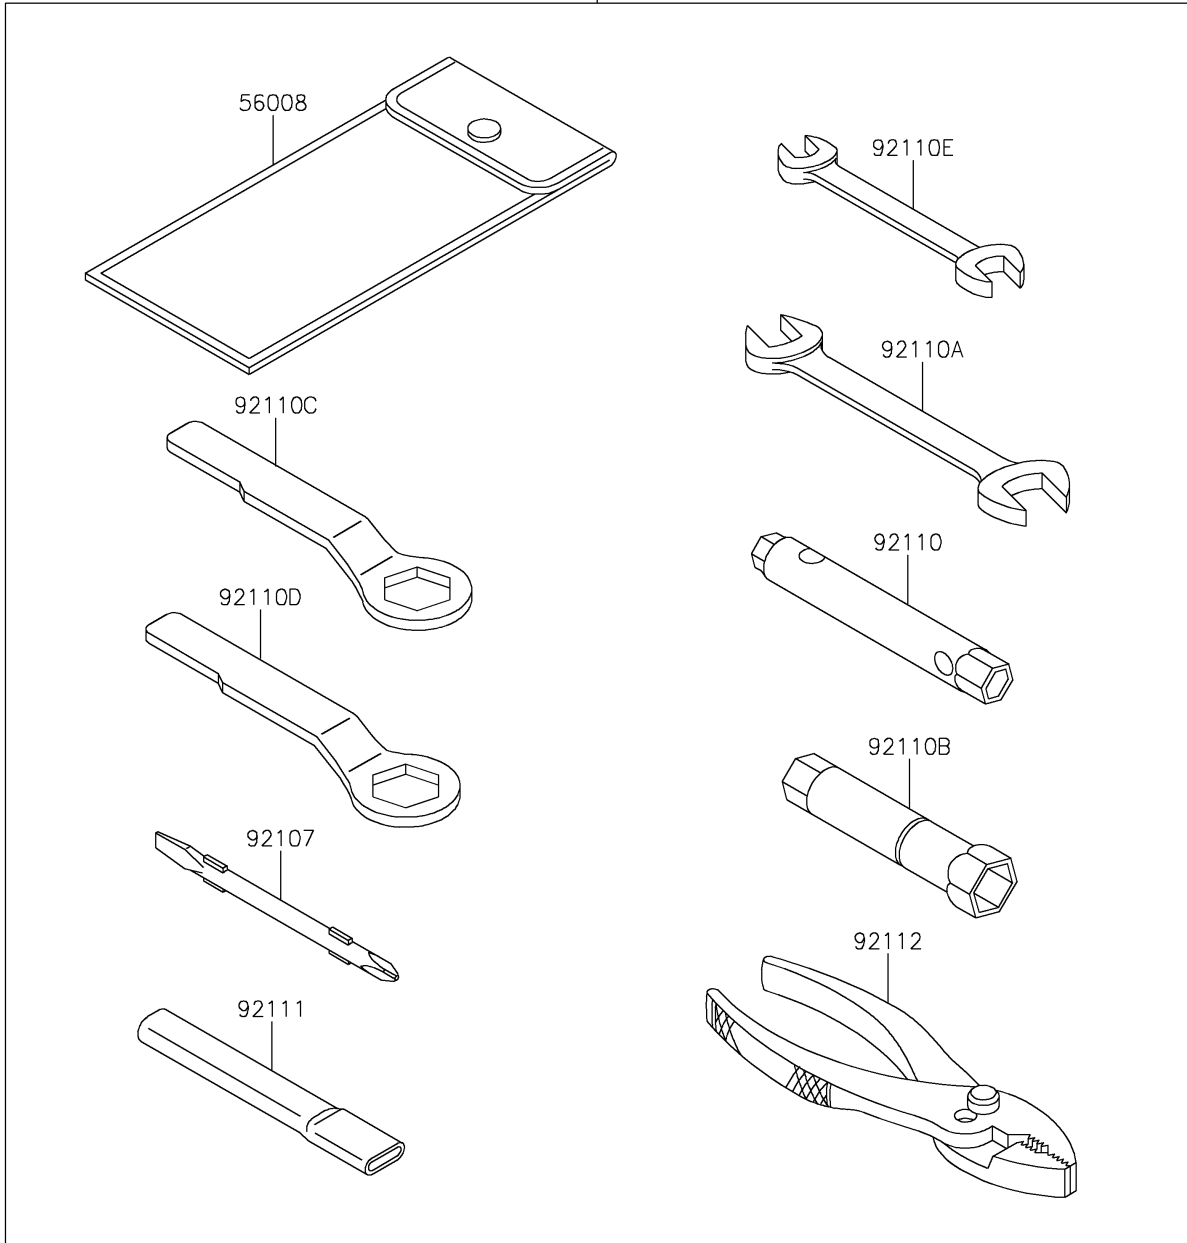

2019 KLX® 250 CAMO PARTS DIAGRAM

Owner's Tools

56007

F2810

2019 KLX® 250 CAMO PARTS LIST

Owner's Tools

ITEM NAME	PART NUMBER	QUANTITY
TOOL-KIT (Ref # 56007)	56007-0109	1
BAG,TOOL (Ref # 56008)	56008-0036	1
GASKET-LIQUID,TB1211,WHITE (Ref # 56019)	56019-120	1
GASKET-LIQUID,TB1211F,CLEAR (Ref # 92104)	92104-0004	1
GASKET-LIQUID,TB1216B,BLACK (Ref # 92104A)	92104-1064	1
TOOL-DRIVER,#2PHILLIPS&SLOT (Ref # 92107)	92107-0019	1
TOOL-WRENCH,BOX,8X10 (Ref # 92110)	92110-0049	1
TOOL-WRENCH,OPEN END,14X17 (Ref # 92110A)	92110-0057	1
TOOL-WRENCH,BOX,16MM (Ref # 92110B)	92110-0063	1
TOOL-WRENCH,BOX END,22MM (Ref # 92110C)	92110-0064	1
TOOL-WRENCH,BOX END,27MM (Ref # 92110D)	92110-0065	1
TOOL-WRENCH,OPEN END,10X12 (Ref # 92110E)	92110-0564	1
TOOL-BAR,WRENCH (Ref # 92111)	92111-0008	1
TOOL-PLIERS (Ref # 92112)	92112-0007	1