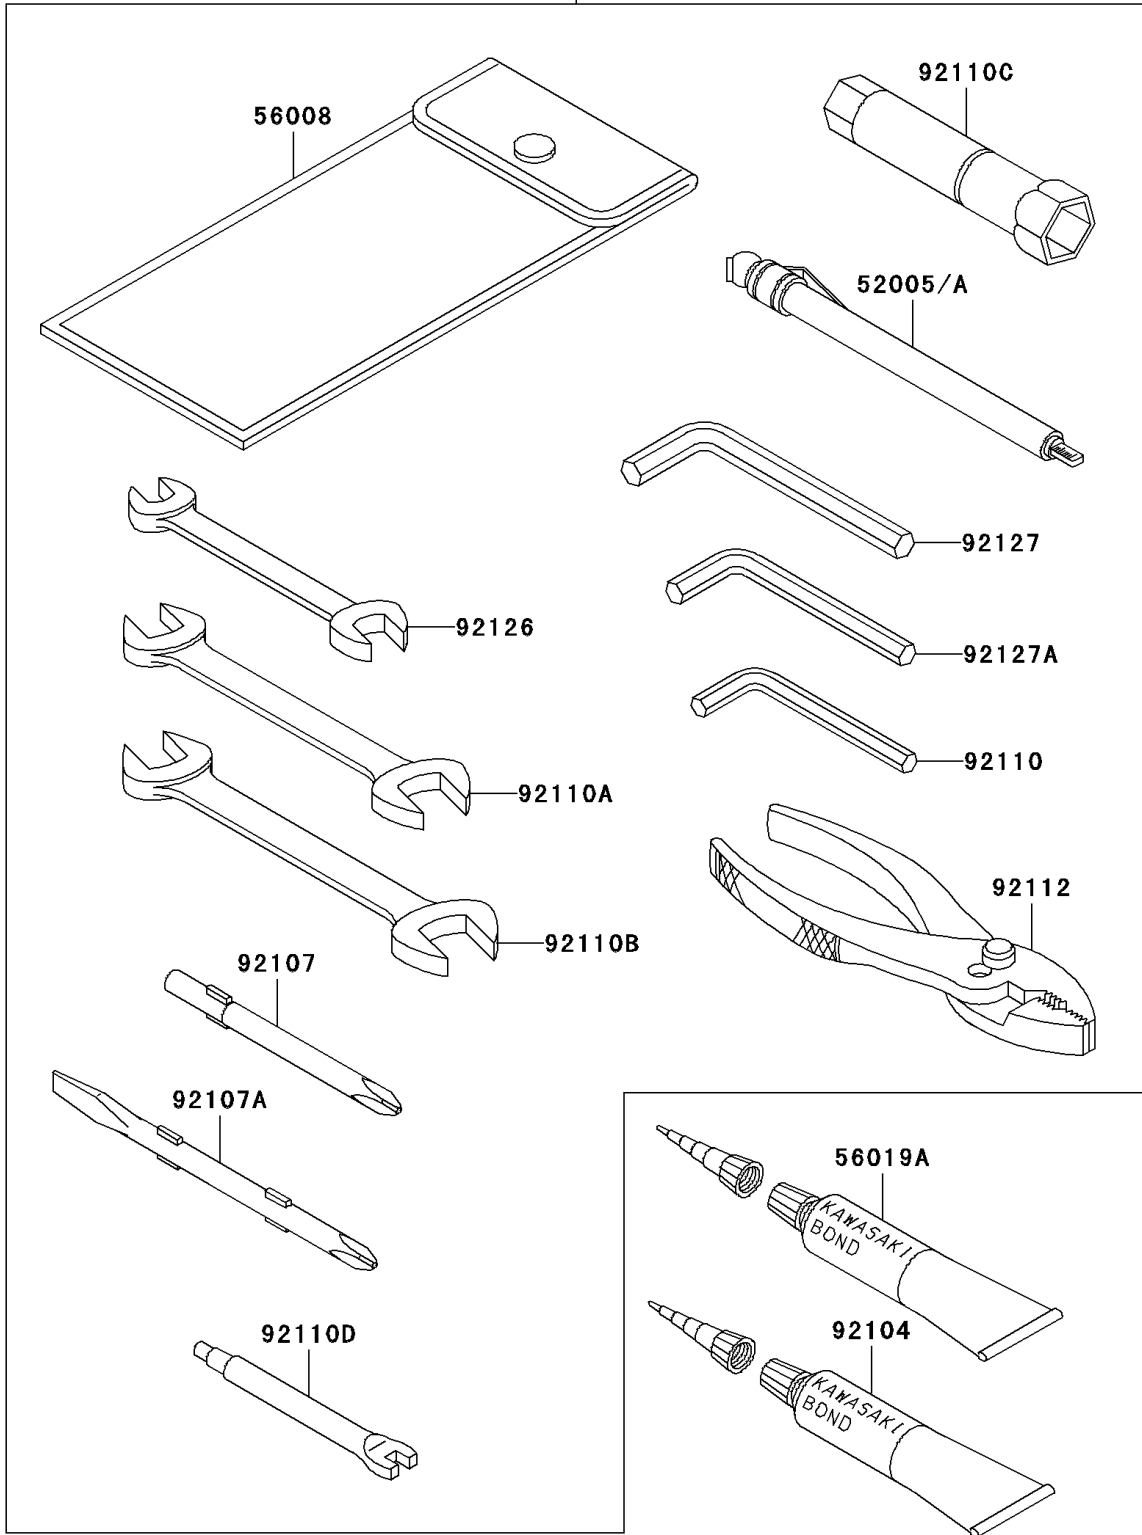

2001 Vulcan 1500 Classic PARTS DIAGRAM

Owner's Tools

56007/A

F2810

2001 Vulcan 1500 Classic PARTS LIST

Owner's Tools

ITEM NAME	PART NUMBER	QUANTITY
GAUGE,AIR,350KPA/50PSI (Ref # 52005A)	52005-1142	1
TOOL-KIT (Ref # 56007A)	56007-1450	1
BAG,TOOL (Ref # 56008)	56008-006	1
THREE BOND TB1211,HT/RS,WHITE (Ref # 56019A)	56019-120	1
GASKET-LIQUID,TUBE,100G,BLACK (Ref # 92104)	92104-1003	1
TOOL-DRIVER,#3PHILLIPS (Ref # 92107)	92107-1002	1
TOOL-DRIVER,#2PHILLIPS&SLOT (Ref # 92107A)	92107-1052	1
TOOL-WRENCH,ALLEN,5MM (Ref # 92110)	92110-1015	1
TOOL-WRENCH,OPEN END,10X12 (Ref # 92110A)	92110-1038	1
TOOL-WRENCH,OPEN END,14X17 (Ref # 92110B)	92110-1045	1
TOOL-WRENCH,BOX,18MM (Ref # 92110C)	92110-1135	1
TOOL-WRENCH,SPOKE (Ref # 92110D)	92110-1136	1
TOOL-PLIERS (Ref # 92112)	92112-003	1
TOOL-WRENCH,OPEN END,8X10 (Ref # 92126)	92126-001	1
TOOL-WRENCH,ALLEN,8MM (Ref # 92127)	92127-002	1
TOOL-WRENCH,ALLEN,6MM (Ref # 92127A)	92127-003	1