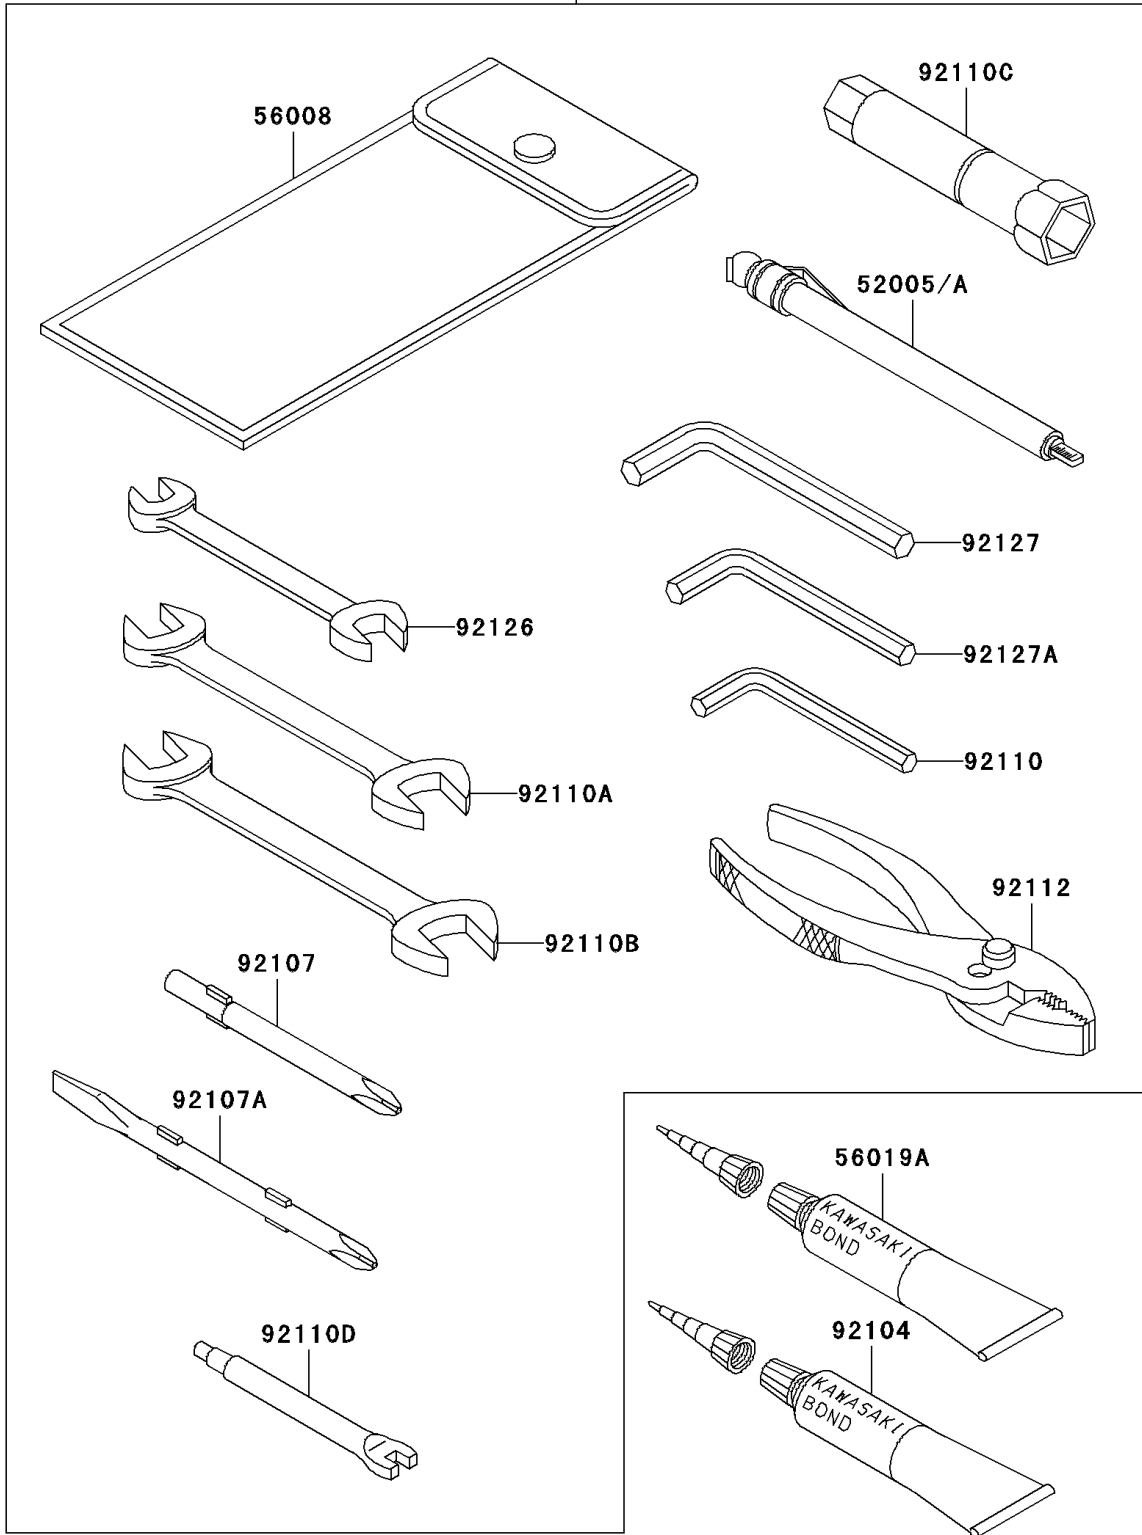

# 2001 Vulcan 1500 Classic PARTS DIAGRAM

Owner's Tools

56007/A

F2810

## 2001 Vulcan 1500 Classic PARTS LIST

### Owner's Tools

ITEM NAME	PART NUMBER	QUANTITY
GAUGE,AIR,350KPA/50PSI (Ref # 52005A)	52005-1142	1
TOOL-KIT (Ref # 56007A)	56007-1450	1
BAG,TOOL (Ref # 56008)	56008-006	1
THREE BOND TB1211,HT/RS,WHITE (Ref # 56019A)	56019-120	1
GASKET-LIQUID,TUBE,100G,BLACK (Ref # 92104)	92104-1003	1
TOOL-DRIVER,#3PHILLIPS (Ref # 92107)	92107-1002	1
TOOL-DRIVER,#2PHILLIPS&SLOT (Ref # 92107A)	92107-1052	1
TOOL-WRENCH,ALLEN,5MM (Ref # 92110)	92110-1015	1
TOOL-WRENCH,OPEN END,10X12 (Ref # 92110A)	92110-1038	1
TOOL-WRENCH,OPEN END,14X17 (Ref # 92110B)	92110-1045	1
TOOL-WRENCH,BOX,18MM (Ref # 92110C)	92110-1135	1
TOOL-WRENCH,SPOKE (Ref # 92110D)	92110-1136	1
TOOL-PLIERS (Ref # 92112)	92112-003	1
TOOL-WRENCH,OPEN END,8X10 (Ref # 92126)	92126-001	1
TOOL-WRENCH,ALLEN,8MM (Ref # 92127)	92127-002	1
TOOL-WRENCH,ALLEN,6MM (Ref # 92127A)	92127-003	1