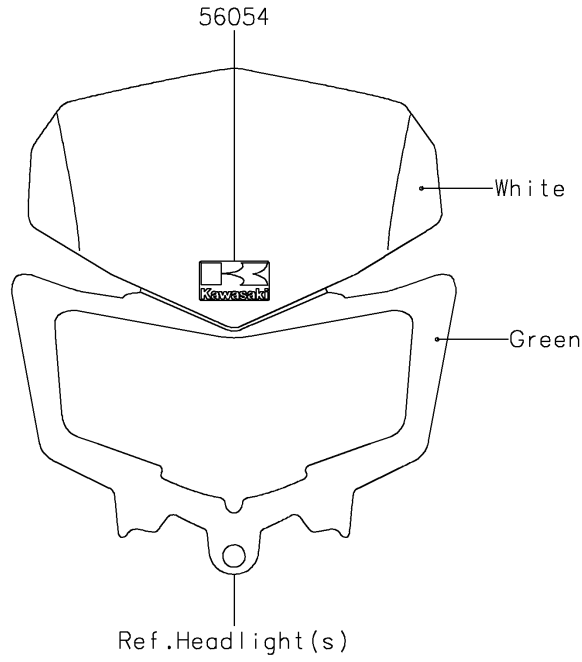

2019 KLX® 250 PARTS DIAGRAM

Decals(Green)(SKF)

F2861B

2019 KLX® 250 PARTS LIST

Decals(Green)(SKF)

ITEM NAME	PART NUMBER	QUANTITY
MARK,HEAD LAMP COVER,K (Ref # 56054)	56054-2249	1
PATTERN,SHROUD,LH,UPP (Ref # 56075)	56075-7617	1
PATTERN,SHROUD,LH,LWR (Ref # 56075A)	56075-7618	1
PATTERN,SHROUD,RH,UPP (Ref # 56075B)	56075-7619	1
PATTERN,SHROUD,RH,LWR (Ref # 56075C)	56075-7620	1