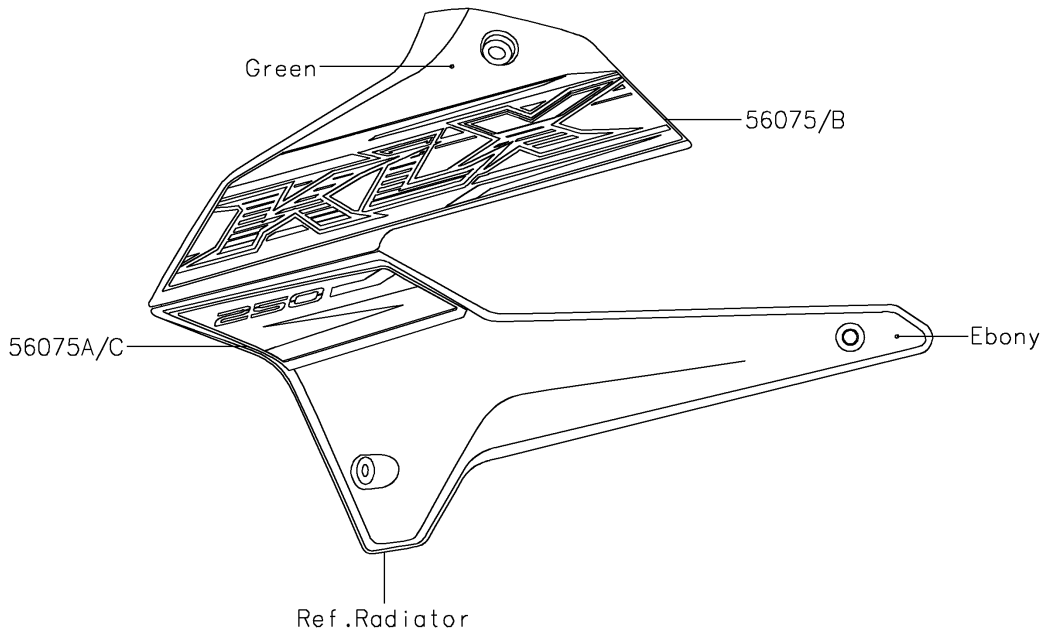

2019 KLX® 250 PARTS DIAGRAM

Decals(Green)(SKF)

F2861B

2019 KLX® 250 PARTS LIST

Decals(Green)(SKF)

ITEM NAME	PART NUMBER	QUANTITY
MARK,HEAD LAMP COVER,K (Ref # 56054)	56054-2249	1
PATTERN,SHROUD,LH,UPP (Ref # 56075)	56075-7617	1
PATTERN,SHROUD,LH,LWR (Ref # 56075A)	56075-7618	1
PATTERN,SHROUD,RH,UPP (Ref # 56075B)	56075-7619	1
PATTERN,SHROUD,RH,LWR (Ref # 56075C)	56075-7620	1