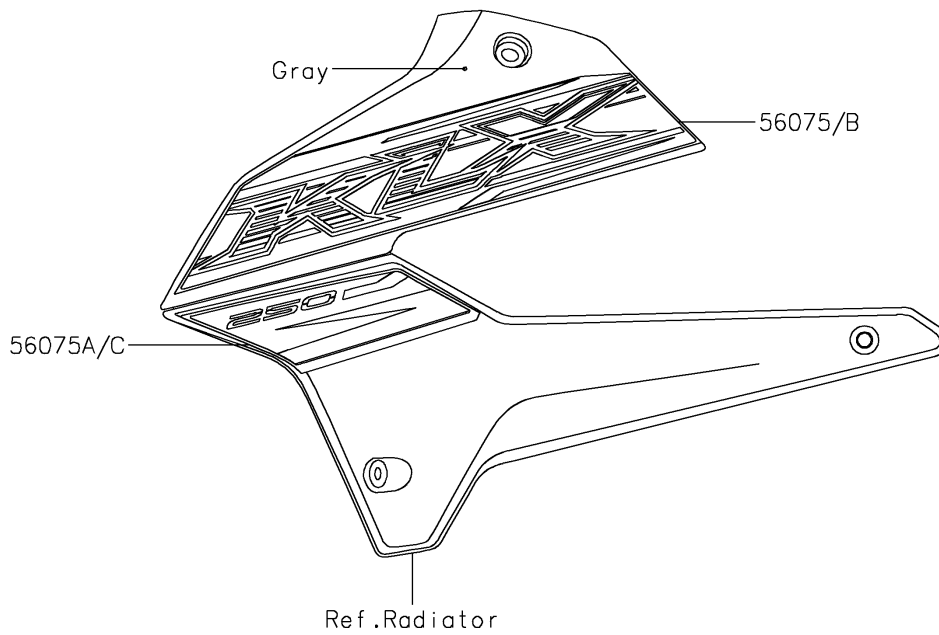

# 2019 KLX® 250 CAMO PARTS DIAGRAM

Decals(Gray)(SKFA)

F2861C

## 2019 KLX® 250 CAMO PARTS LIST

Decals(Gray)(SKFA)

ITEM NAME	PART NUMBER	QUANTITY
MARK,HEAD LAMP COVER,K (Ref # 56054)	56054-2332	1
PATTERN,SHROUD,LH,UPP (Ref # 56075)	56075-7621	1
PATTERN,SHROUD,LH.LWR (Ref # 56075A)	56075-7622	1
PATTERN,SHROUD,RH,UPP (Ref # 56075B)	56075-7623	1
PATTERN,SHROUD,RH,LWR (Ref # 56075C)	56075-7624	1