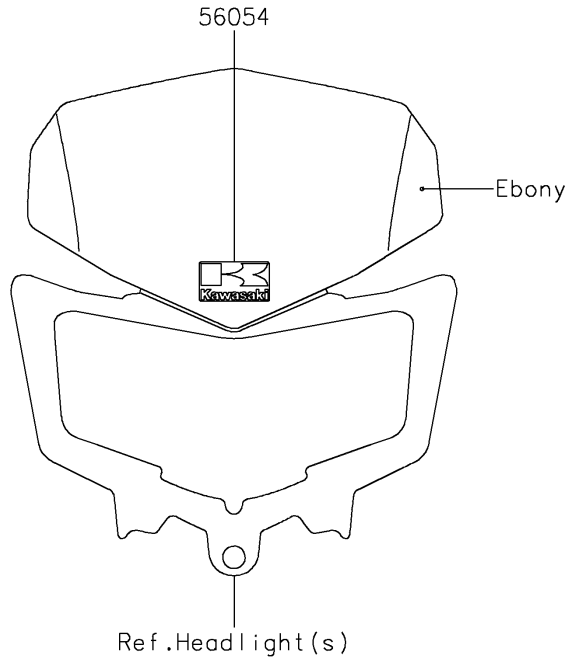

# 2019 KLX® 250 CAMO PARTS DIAGRAM

Decals(Gray)(SKFA)

F2861C

## 2019 KLX® 250 CAMO PARTS LIST

Decals(Gray)(SKFA)

ITEM NAME	PART NUMBER	QUANTITY
MARK,HEAD LAMP COVER,K (Ref # 56054)	56054-2332	1
PATTERN,SHROUD,LH,UPP (Ref # 56075)	56075-7621	1
PATTERN,SHROUD,LH.LWR (Ref # 56075A)	56075-7622	1
PATTERN,SHROUD,RH,UPP (Ref # 56075B)	56075-7623	1
PATTERN,SHROUD,RH,LWR (Ref # 56075C)	56075-7624	1