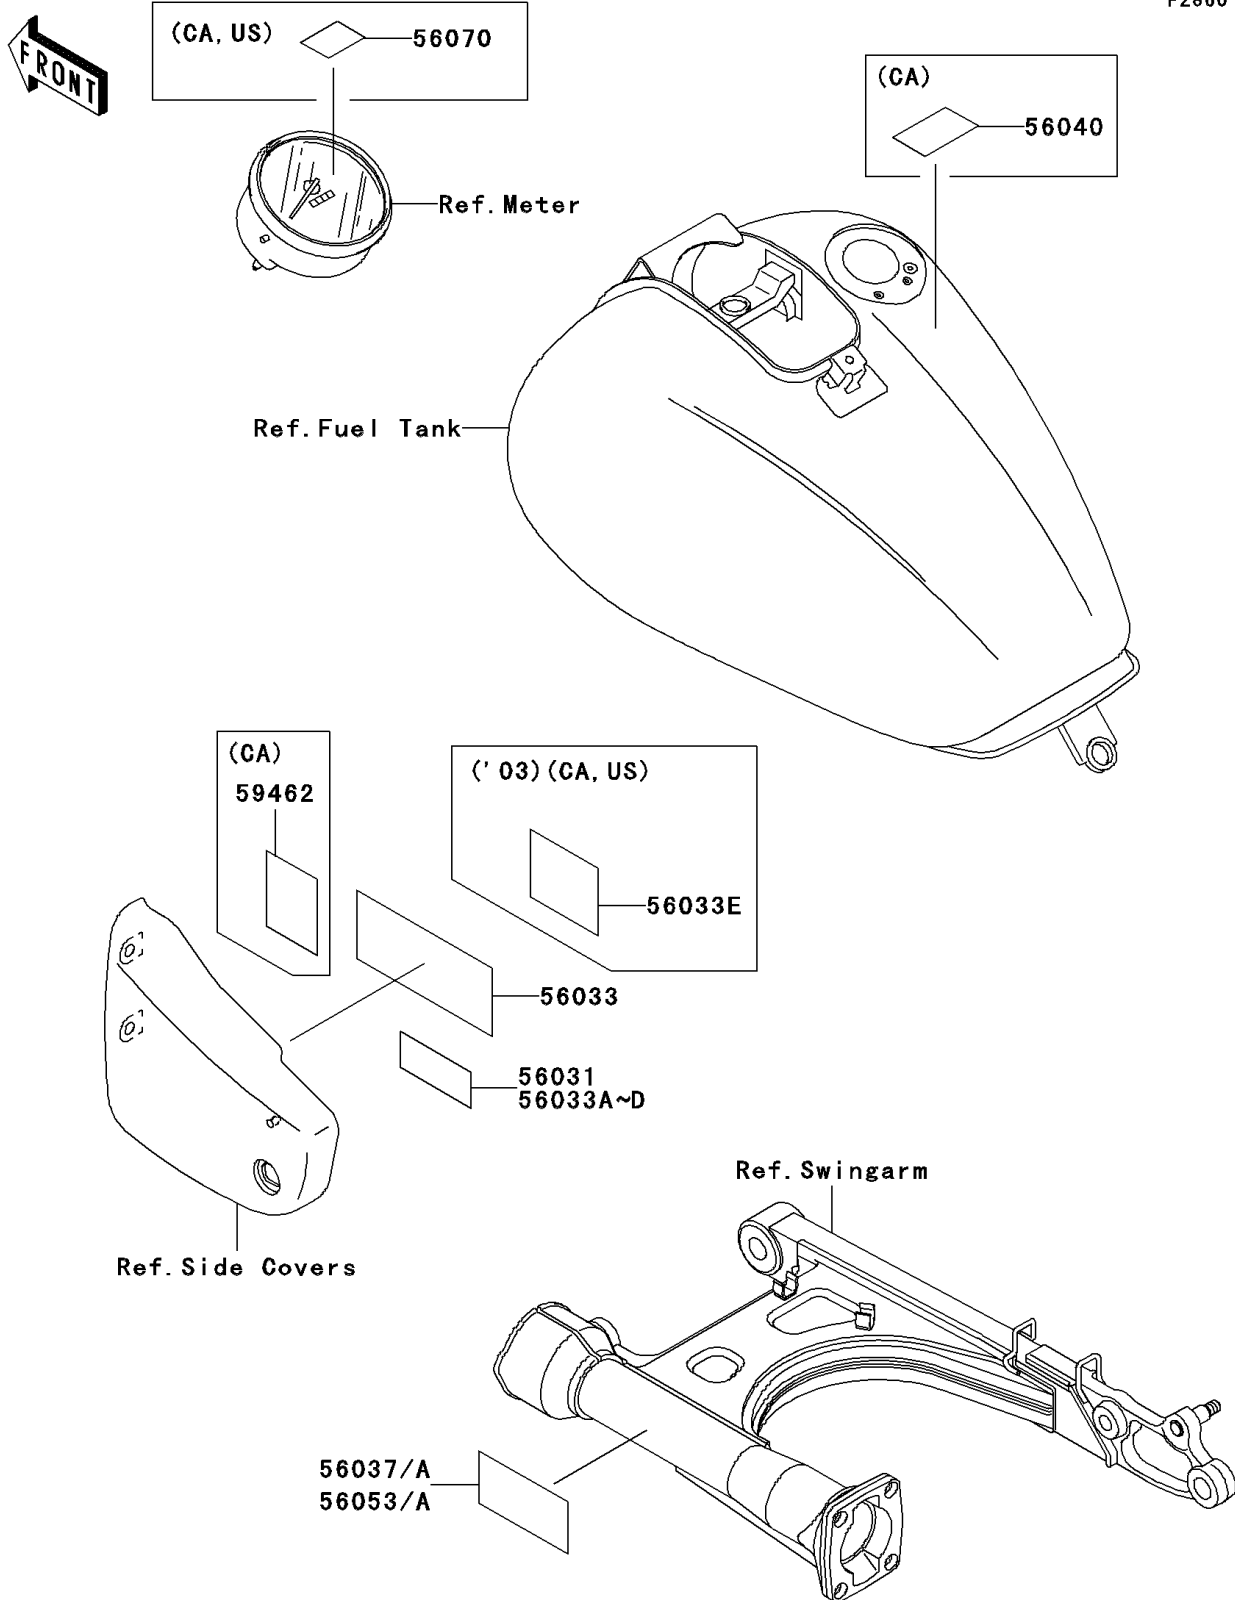

1999 Vulcan 1500 Classic PARTS DIAGRAM

Labels

F2860

1999 Vulcan 1500 Classic PARTS LIST

Labels

ITEM NAME	PART NUMBER	QUANTITY
LABEL-MANUAL,OIL&OIL FILTER (Ref # 56031)	56031-1997	1
LABEL-MANUAL,DAILY SAFETY (Ref # 56033)	56033-1117	1
LABEL-SPECIFICATION,TIRE&LOAD (Ref # 56037)	56037-1782	1
LABEL-WARNING,EVAPO (Ref # 56040)	56040-1121	1
LABEL-WARNING,BREAK IN CAUTION (Ref # 56070)	56070-1177	1
LABEL-CERTIFICATION,EVPO ROUT (Ref # 59462)	59462-1894	1