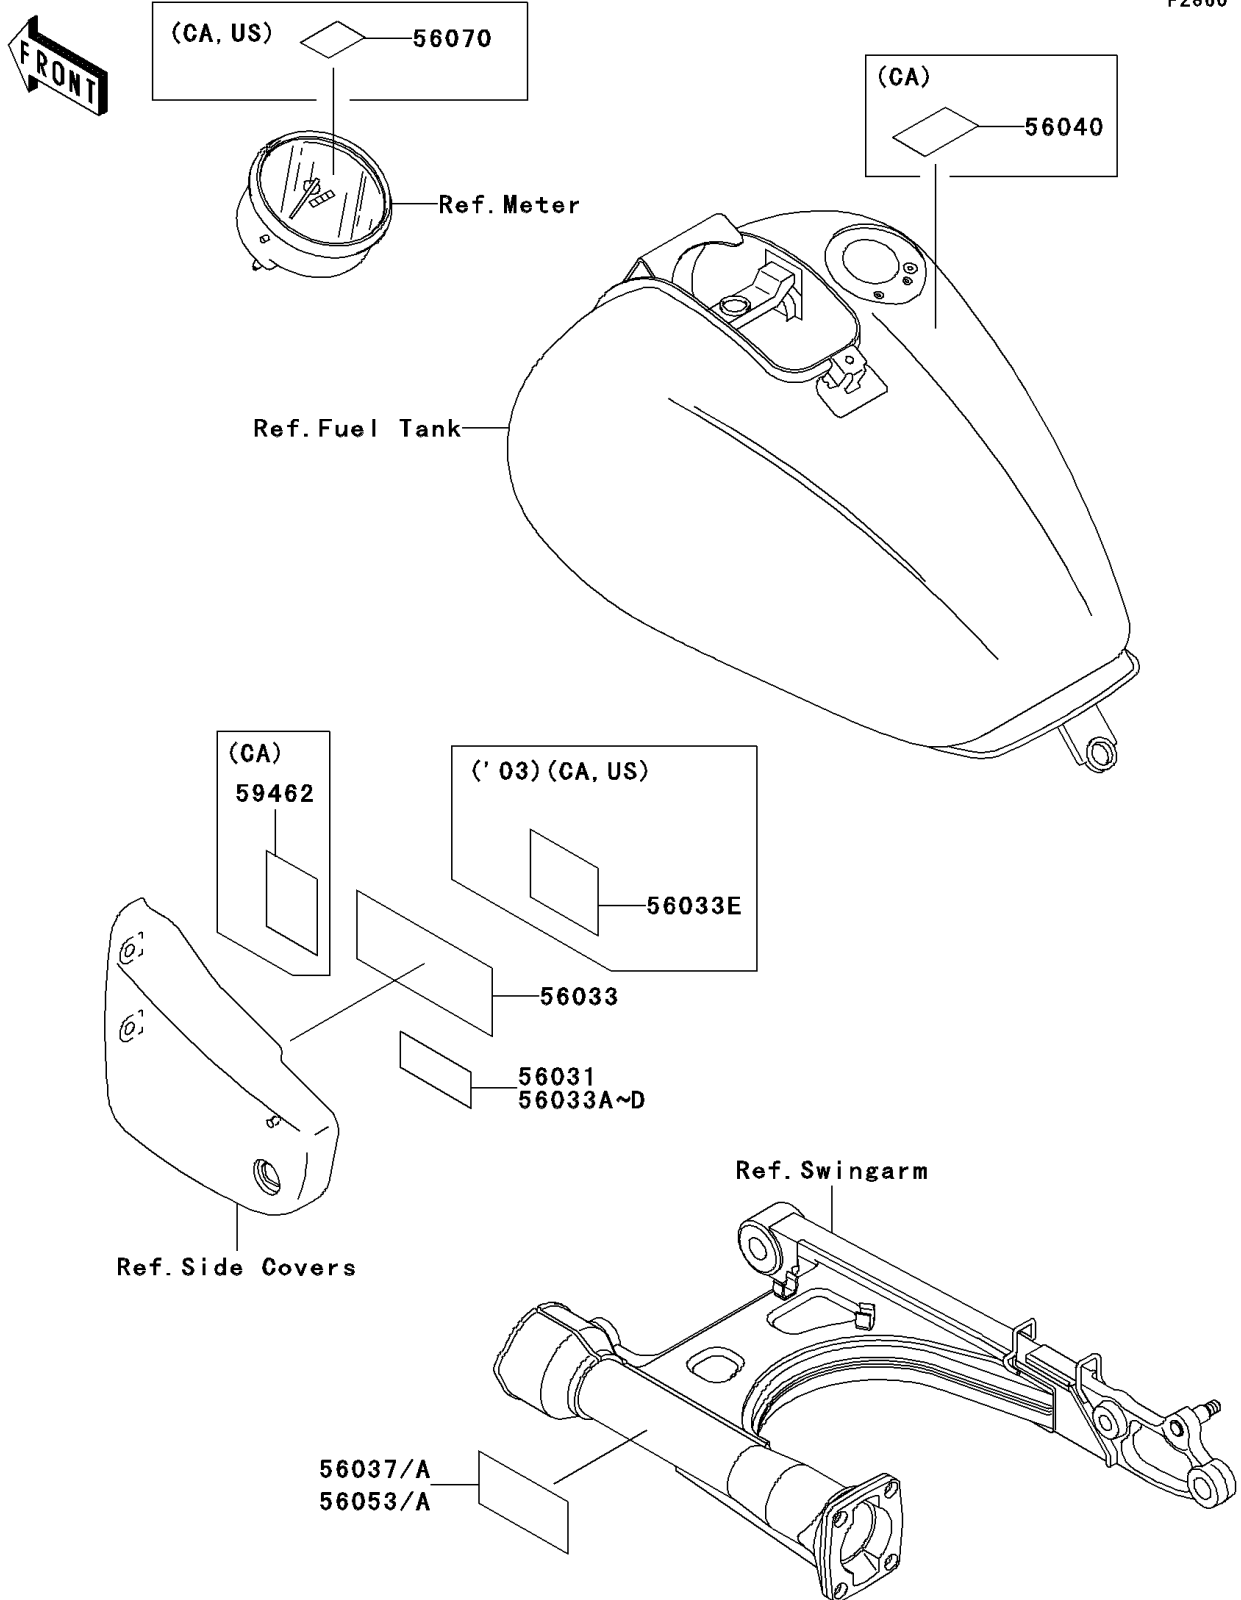

2001 Vulcan 1500 Classic PARTS DIAGRAM

Labels

F2860

2001 Vulcan 1500 Classic PARTS LIST

Labels

ITEM NAME	PART NUMBER	QUANTITY
LABEL-MANUAL,DAILY SAFETY (Ref # 56033)	56033-1117	1
LABEL-MANUAL,OIL&OIL FILTER (Ref # 56033B)	56033-1210	1
LABEL-SPECIFICATION,TIRE&LOAD (Ref # 56037A)	56037-1843	1
LABEL-WARNING,BREAK IN CAUTION (Ref # 56070)	56070-1177	1
LABEL-WARNING,EVAPO (Ref # 56040)	56040-1121	1
LABEL-CERTIFICATION,EVPO ROUT (Ref # 59462)	59462-1894	1