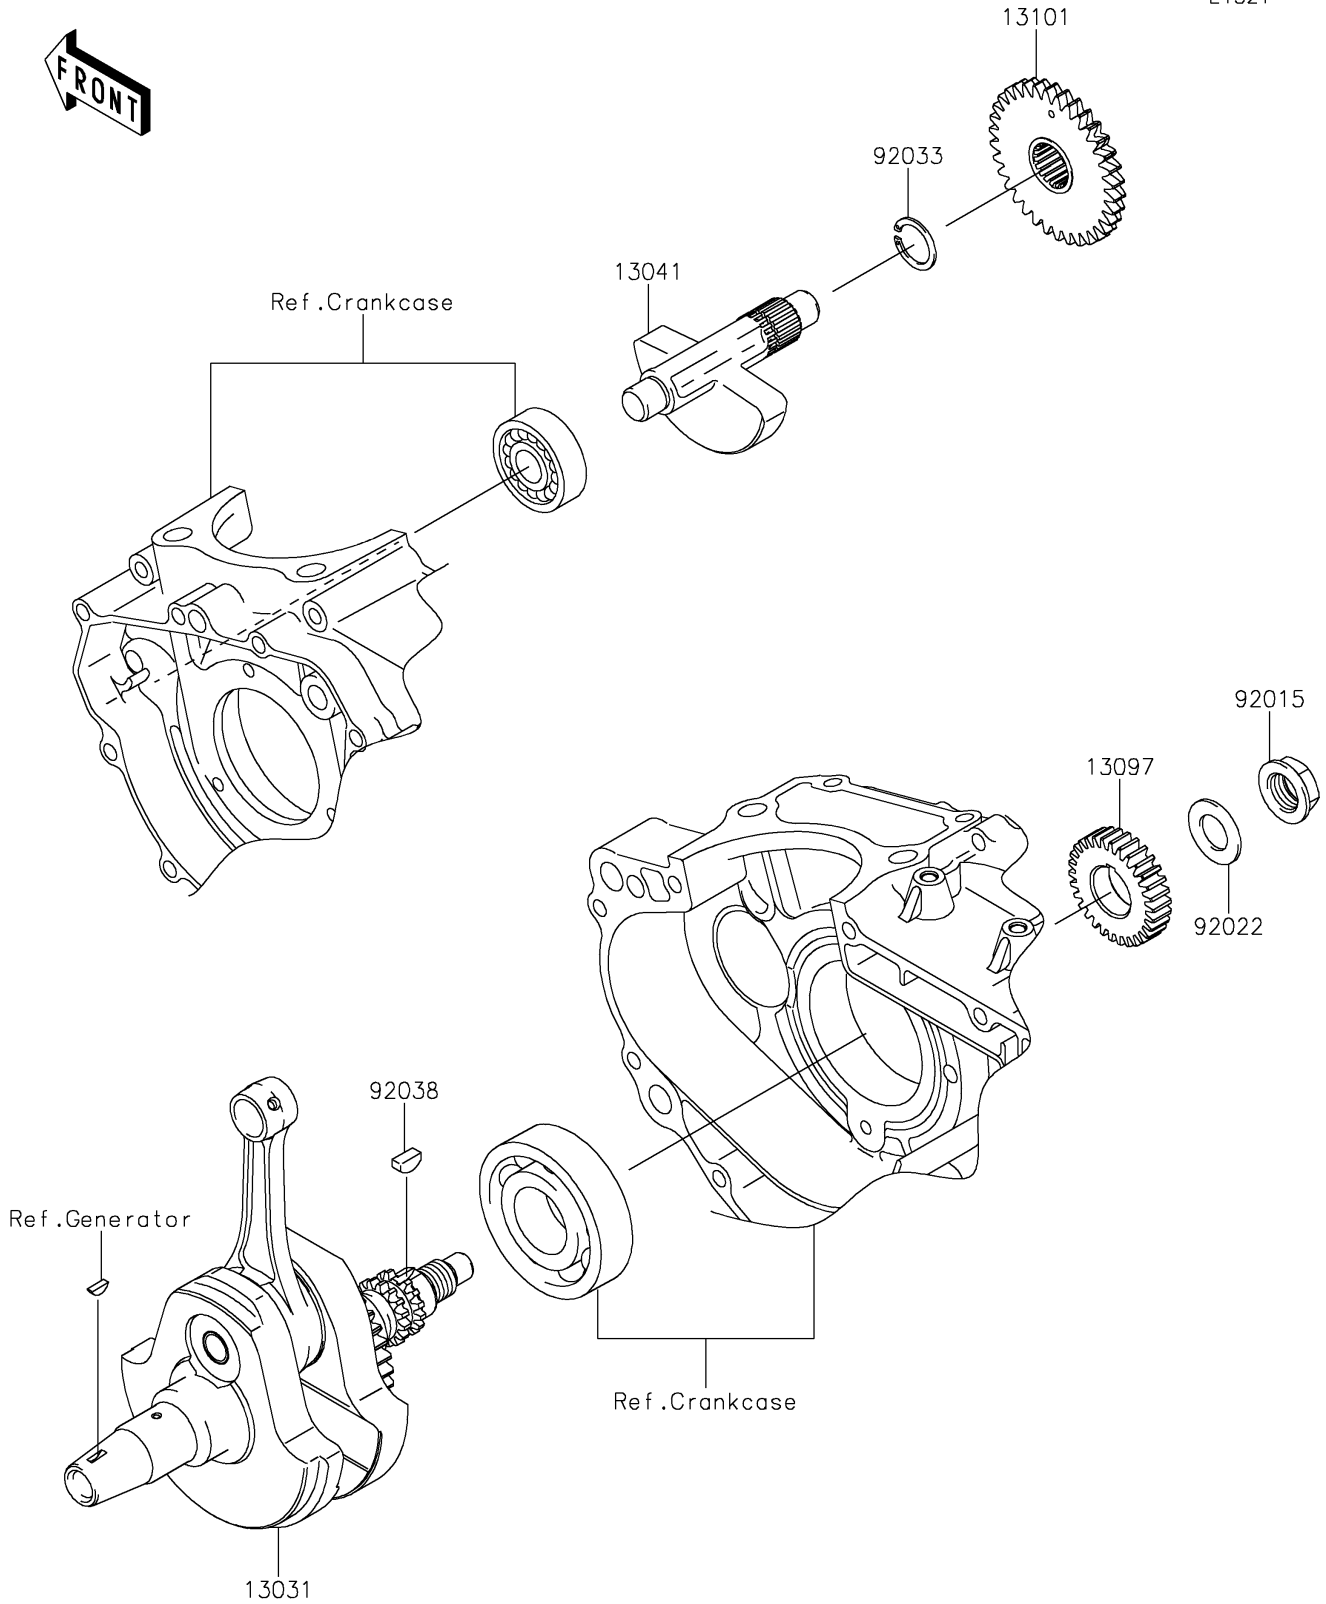

2020 KLX® 250 CAMO PARTS DIAGRAM

Crankshaft

E1321

2020 KLX® 250 CAMO PARTS LIST

Crankshaft

ITEM NAME	PART NUMBER	QUANTITY
CRANKSHAFT-COMP (Ref # 13031)	13031-0757	1
BALANCER (Ref # 13041)	13041-0001	1
GEAR-PRIMARY SPUR,30T (Ref # 13097)	13097-0087	1
GEAR-ASSY,BALANCER (Ref # 13101)	13101-1253	1
NUT,16MM (Ref # 92015)	92015-1581	1
WASHER,16.3X29X1.75 (Ref # 92022)	92022-1356	1
RING-SNAP,18MM (Ref # 92033)	92033-029	1
KEY (Ref # 92038)	92038-1057	1