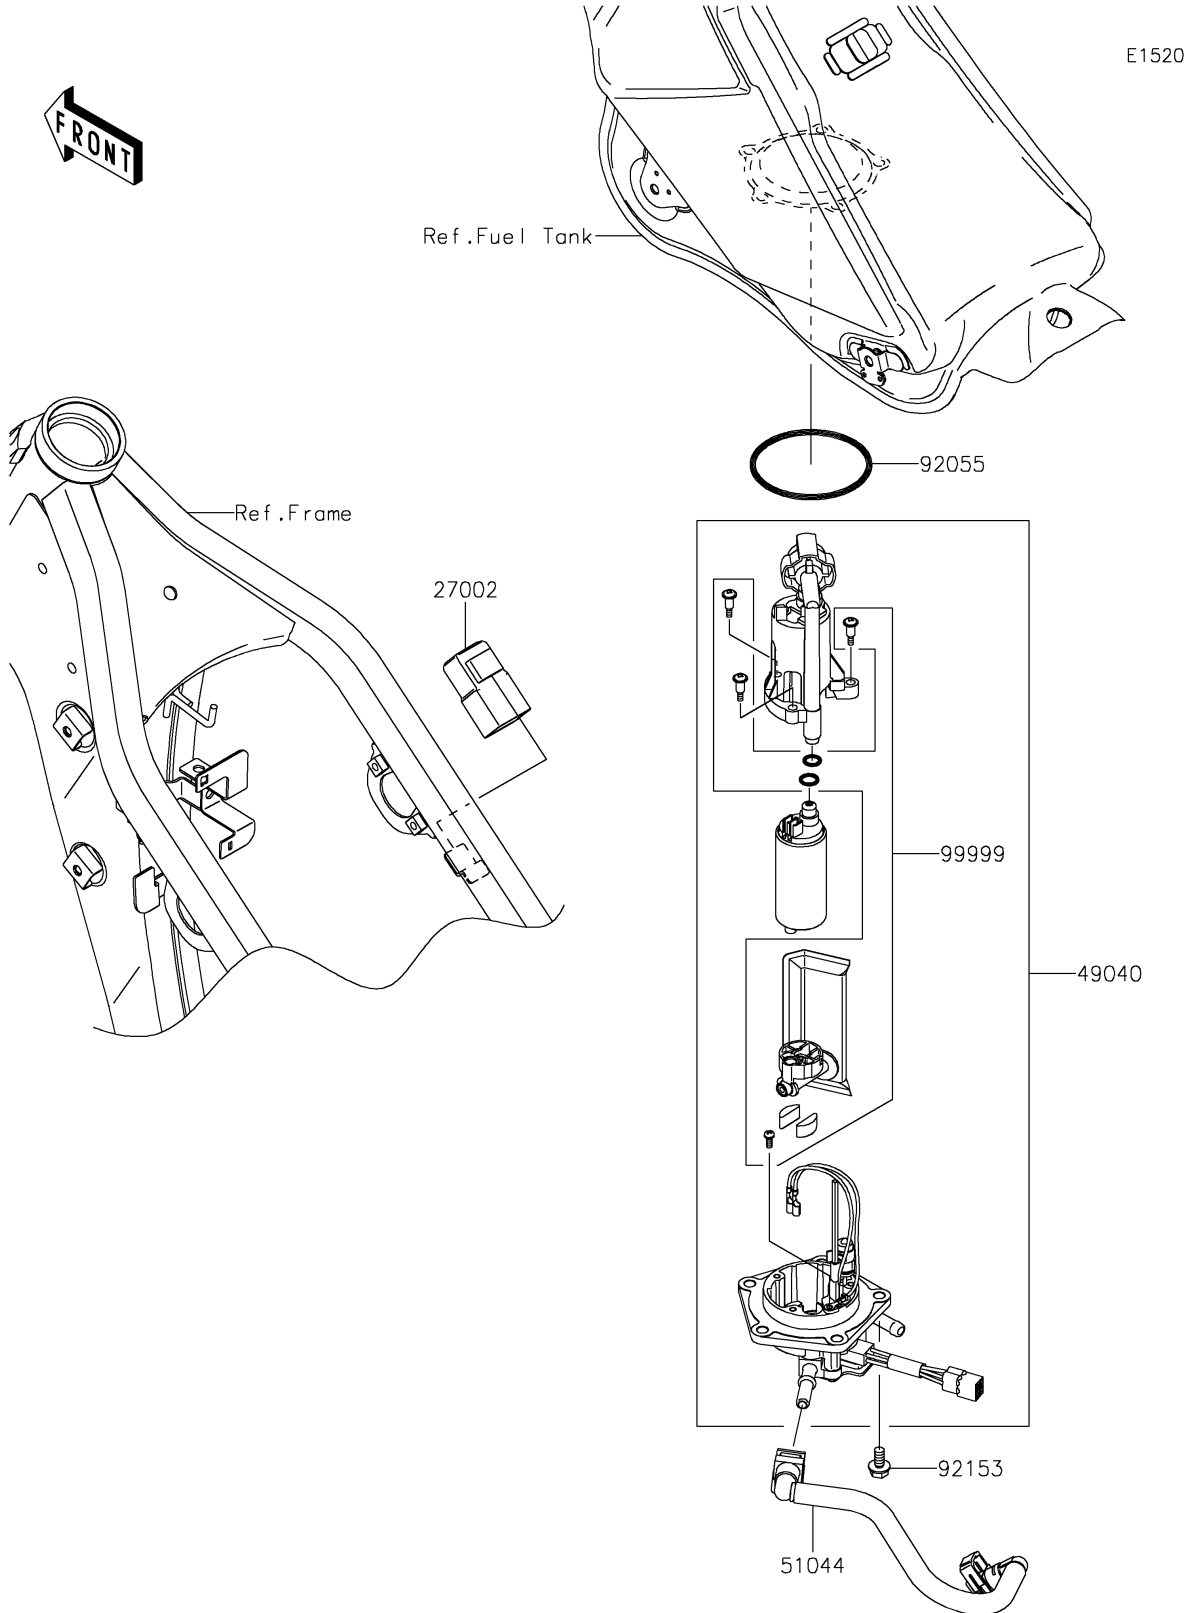

2020 KLX® 250 CAMO PARTS DIAGRAM

Fuel Pump

2020 KLX® 250 CAMO PARTS LIST

Fuel Pump

ITEM NAME	PART NUMBER	QUANTITY
RELAY-ASSY (Ref # 27002)	27002-1086	1
PUMP-FUEL (Ref # 49040)	49040-0767	1
TUBE-ASSY,FUEL (Ref # 51044)	51044-0855	1
RING-O,64.6X5.7 (Ref # 92055)	92055-0185	1
BOLT,FLANGED,6X12 (Ref # 92153)	92153-1283	5
KIT.,FUEL FILTER (Ref # 99999)	99999-0535	1