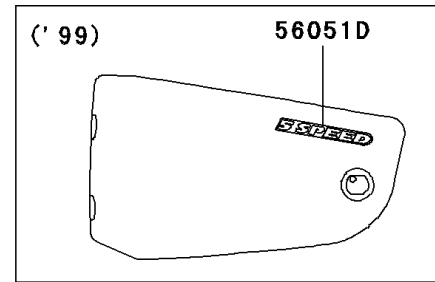

2000 Vulcan 1500 Classic PARTS DIAGRAM

Decals(Ebony)(VN1500-E2/E3)

F2861

2000 Vulcan 1500 Classic PARTS LIST

Decals(Ebony)(VN1500-E2/E3)

ITEM NAME	PART NUMBER	QUANTITY
-----------	-------------	----------