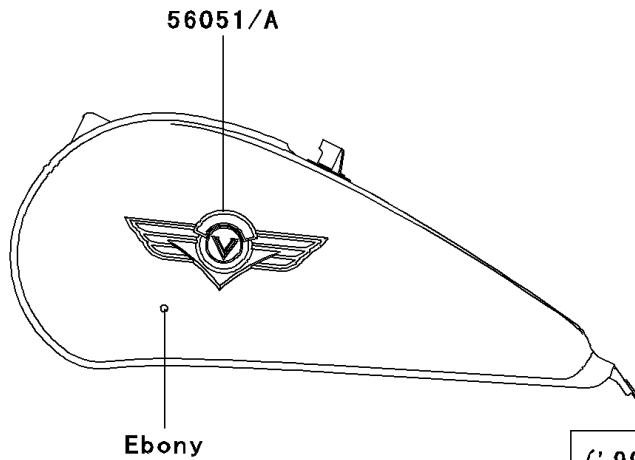

2000 Vulcan 1500 Classic PARTS DIAGRAM

Decals(Ebony)(VN1500-E2/E3)

F2861

2000 Vulcan 1500 Classic PARTS LIST

Decals(Ebony)(VN1500-E2/E3)

ITEM NAME	PART NUMBER	QUANTITY
-----------	-------------	----------