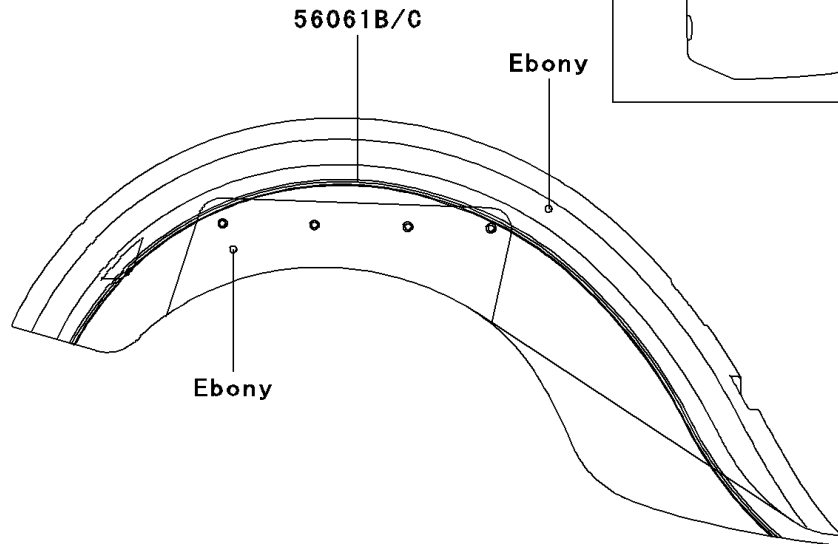

2000 Vulcan 1500 Classic PARTS DIAGRAM

Decals(Ebony)(VN1500-E2/E3)

F2861

2000 Vulcan 1500 Classic PARTS LIST

Decals(Ebony)(VN1500-E2/E3)

ITEM NAME	PART NUMBER	QUANTITY
-----------	-------------	----------