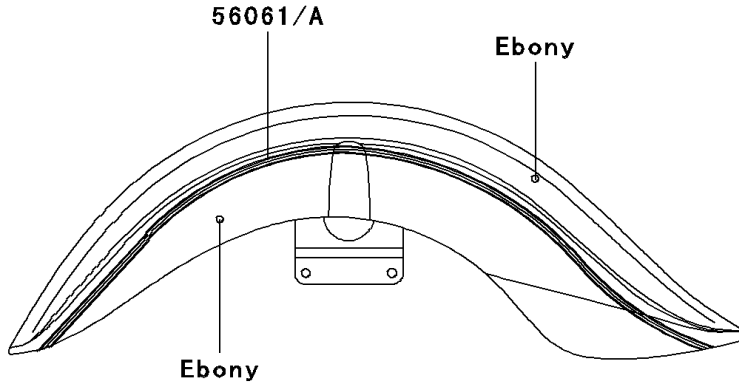

2000 Vulcan 1500 Classic PARTS DIAGRAM

Decals(Ebony)(VN1500-E2/E3)

F2861

2000 Vulcan 1500 Classic PARTS LIST

Decals(Ebony)(VN1500-E2/E3)

ITEM NAME	PART NUMBER	QUANTITY
-----------	-------------	----------