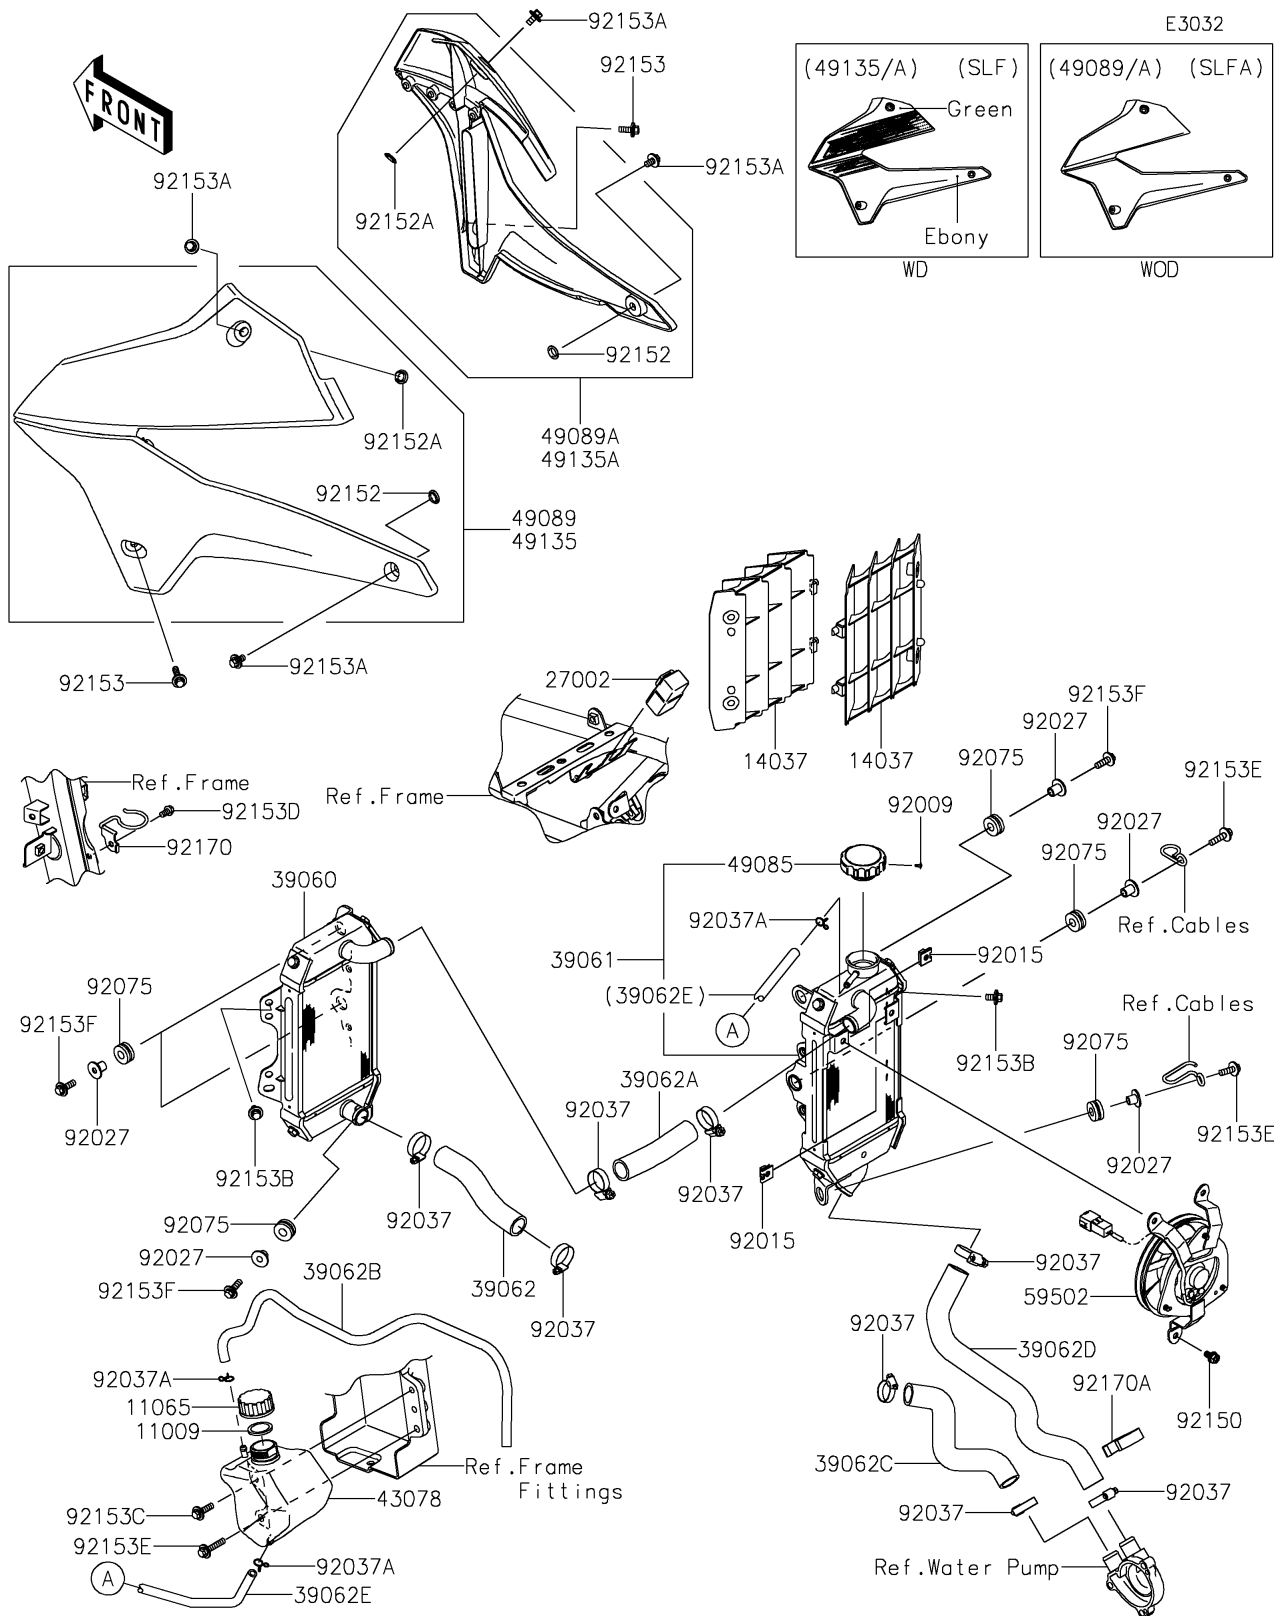

2020 KLX® 250 PARTS DIAGRAM

Radiator

2020 KLX® 250 PARTS LIST

Radiator

ITEM NAME	PART NUMBER	QUANTITY
GASKET,RESERVOIR TANK CAP (Ref # 11009)	11009-1145	1
CAP (Ref # 11065)	11065-0969	1
SCREEN,EBONY (Ref # 14037)	14037-0067-6C	2
RELAY-ASSY (Ref # 27002)	27002-1086	1
RADIATOR,LH (Ref # 39060)	39060-0038	1
RADIATOR-ASSY,RH (Ref # 39061)	39061-0182	1
HOSE-COOLING,HEAD-RAD.LH (Ref # 39062)	39062-0199	1
HOSE-COOLING,RAD.LH-RAD.RH (Ref # 39062A)	39062-0200	1
HOSE-COOLING,OVERFLOW (Ref # 39062B)	39062-0204	1
HOSE-COOLING,PUMP-CYLINDER (Ref # 39062C)	39062-1563	1
HOSE-COOLING,RADIATOR-PUMP (Ref # 39062D)	39062-1564	1
HOSE-COOLING,RESERVOIR (Ref # 39062E)	39062-1786	1
RESERVOIR (Ref # 43078)	43078-0044	1
CAP-ASSY-PRESSURE (Ref # 49085)	49085-1075	1
SHROUD-ENGINE,LH,L.GREEN+EBY (Ref # 49135)	49135-5136-25M	1
SHROUD-ENGINE,RH,L.GREEN+EBY (Ref # 49135A)	49135-5137-25M	1
FAN-ASSY (Ref # 59502)	59502-0028	1
SCREW,TAPPING,3X6 (Ref # 92009)	92009-1844	1
NUT (Ref # 92015)	92015-1487	2
COLLAR,6.5X10X14.1 (Ref # 92027)	92027-1183	6
CLAMP,COOLING HOSE (Ref # 92037)	92037-1589	8
CLAMP (Ref # 92037A)	92037-1712	3
DAMPER (Ref # 92075)	92075-209	6
BOLT,6X12 (Ref # 92150)	92150-1186	3
COLLAR,8.8X11.2X4 (Ref # 92152)	92152-0909	2
COLLAR (Ref # 92152A)	92152-1235	2
BOLT,6X20 (Ref # 92153)	92153-0502	2
BOLT,6X12 (Ref # 92153A)	92153-0503	4
BOLT,FLANGED,6X14 (Ref # 92153B)	92153-0936	2

2020 KLX® 250 PARTS LIST

Radiator

ITEM NAME	PART NUMBER	QUANTITY
BOLT,FLANGED,6X22 (Ref # 92153C)	92153-0950	1
BOLT,FLANGED,6X10 (Ref # 92153D)	92153-1354	1
BOLT,FLANGED,6X30 (Ref # 92153E)	92153-1457	3
BOLT,FLANGED-SMALL,6X22 (Ref # 92153F)	92153-1560	4
CLAMP (Ref # 92170)	92170-1357	1
CLAMP (Ref # 92170A)	92170-1419	1