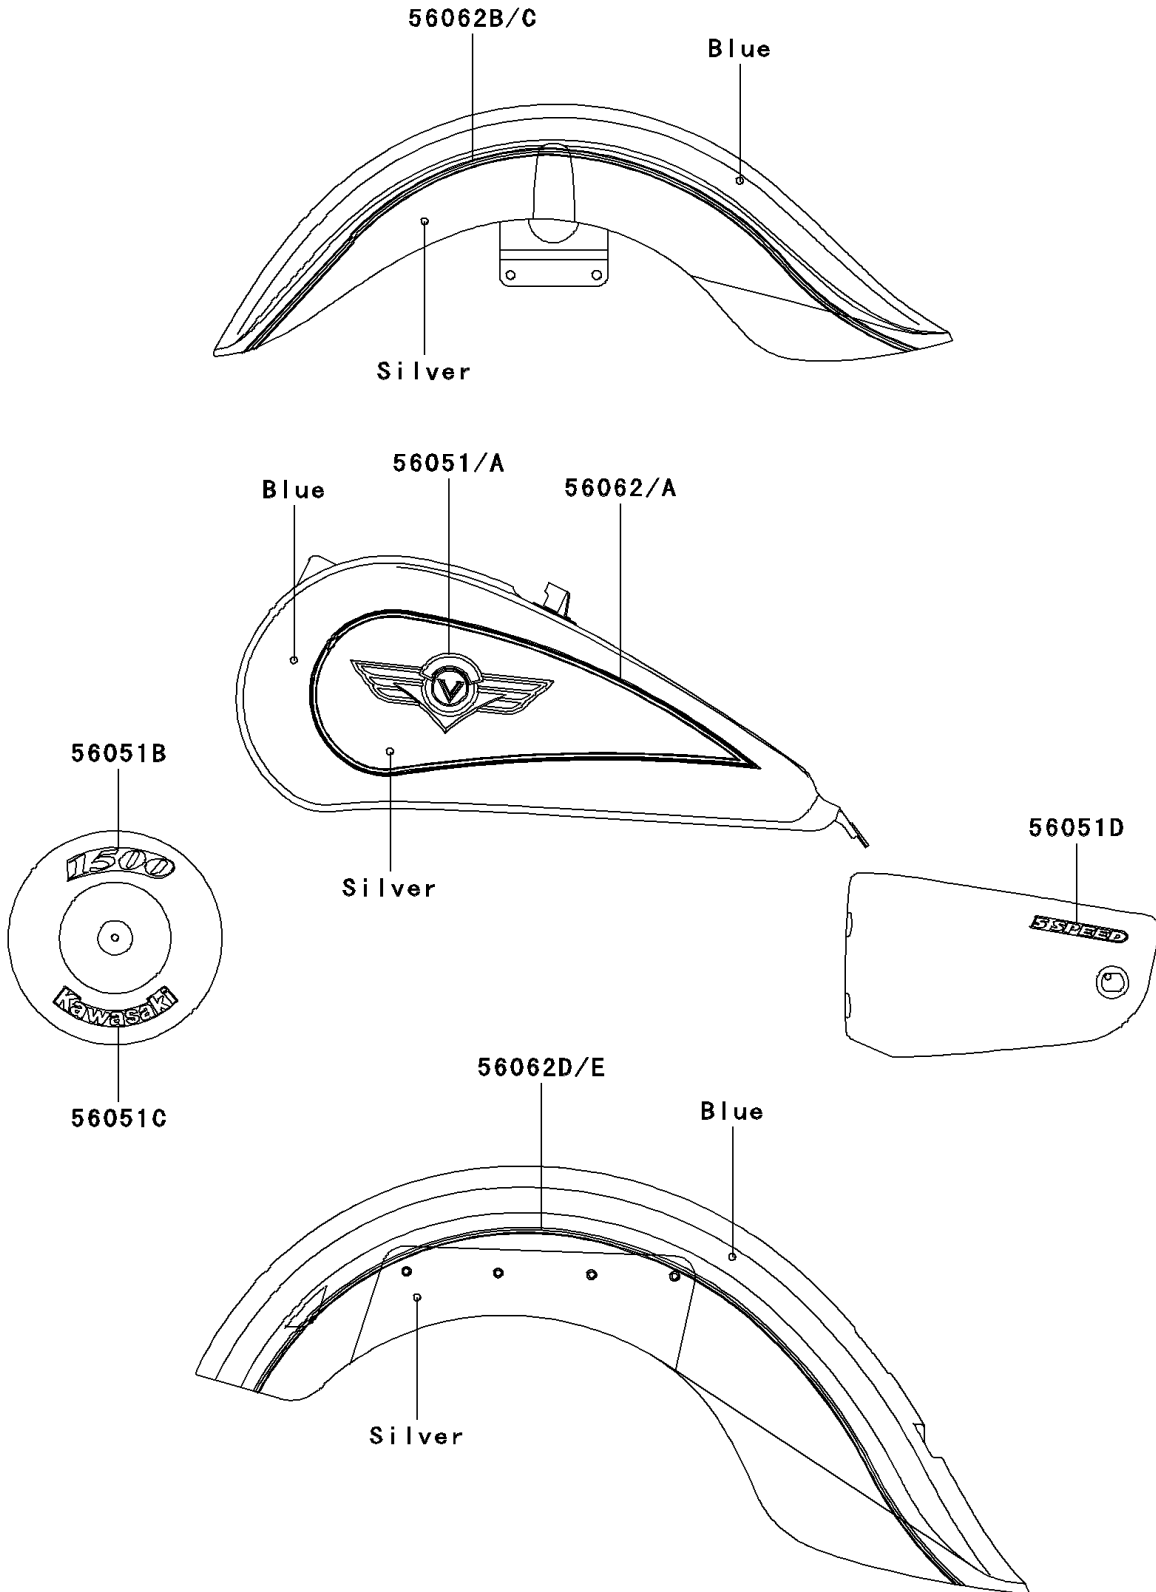

1999 Vulcan 1500 Classic PARTS DIAGRAM

Decals(Blue/Silver)(VN1500-E2)

F2861A

1999 Vulcan 1500 Classic PARTS LIST

Decals(Blue/Silver)(VN1500-E2)

ITEM NAME	PART NUMBER	QUANTITY
MARK,FUEL TANK,LH (Ref # 56051)	56051-1455	1
MARK,FUEL TANK,RH (Ref # 56051A)	56051-1456	1
MARK,AIR CLEANER,1500 (Ref # 56051B)	56051-1459	1
MARK,AIR CLEANER,KAWASAKI (Ref # 56051C)	56051-1460	1
MARK,SIDE COVER,LH,5 SPEED (Ref # 56051D)	56051-1735	1
PATTERN,FUEL TANK,LH (Ref # 56062)	56062-1722	1
PATTERN,FUEL TANK,RH (Ref # 56062A)	56062-1723	1
PATTERN,FR FENDER,LH (Ref # 56062B)	56062-1724	1
PATTERN,FR FENDER,RH (Ref # 56062C)	56062-1725	1
PATTERN,RR FENDER,LH (Ref # 56062D)	56062-1726	1
PATTERN,RR FENDER,RH (Ref # 56062E)	56062-1727	1