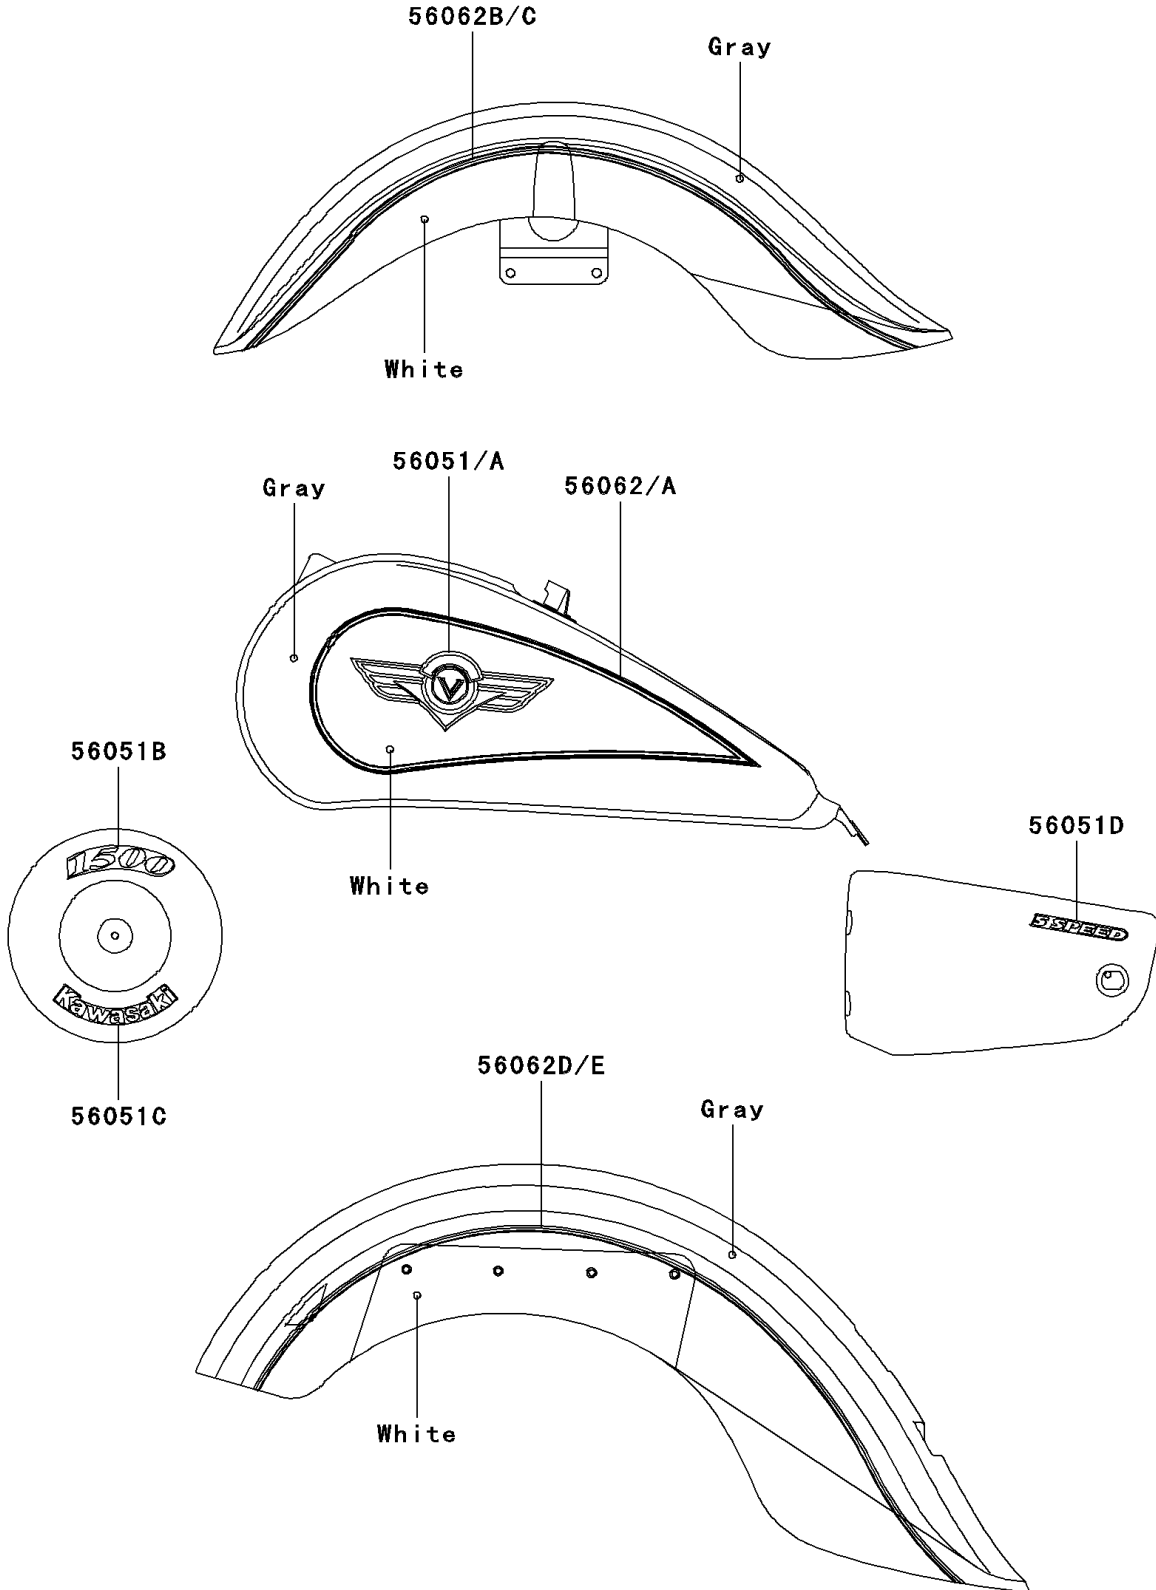

1999 Vulcan 1500 Classic PARTS DIAGRAM

Decals(Gray/White)(VN1500-E2)

F2861B

1999 Vulcan 1500 Classic PARTS LIST

Decals(Gray/White)(VN1500-E2)

ITEM NAME	PART NUMBER	QUANTITY
MARK,FUEL TANK,LH (Ref # 56051)	56051-1455	1
MARK,FUEL TANK,RH (Ref # 56051A)	56051-1456	1
MARK,AIR CLEANER,1500 (Ref # 56051B)	56051-1459	1
MARK,AIR CLEANER,KAWASAKI (Ref # 56051C)	56051-1460	1
MARK,SIDE COVER,LH,5 SPEED (Ref # 56051D)	56051-1735	1
PATTERN,FUEL TANK,LH (Ref # 56062)	56062-1716	1
PATTERN,FUEL TANK,RH (Ref # 56062A)	56062-1717	1
PATTERN,FR FENDER,LH (Ref # 56062B)	56062-1718	1
PATTERN,FR FENDER,RH (Ref # 56062C)	56062-1719	1
PATTERN,RR FENDER,LH (Ref # 56062D)	56062-1720	1
PATTERN,RR FENDER,RH (Ref # 56062E)	56062-1721	1