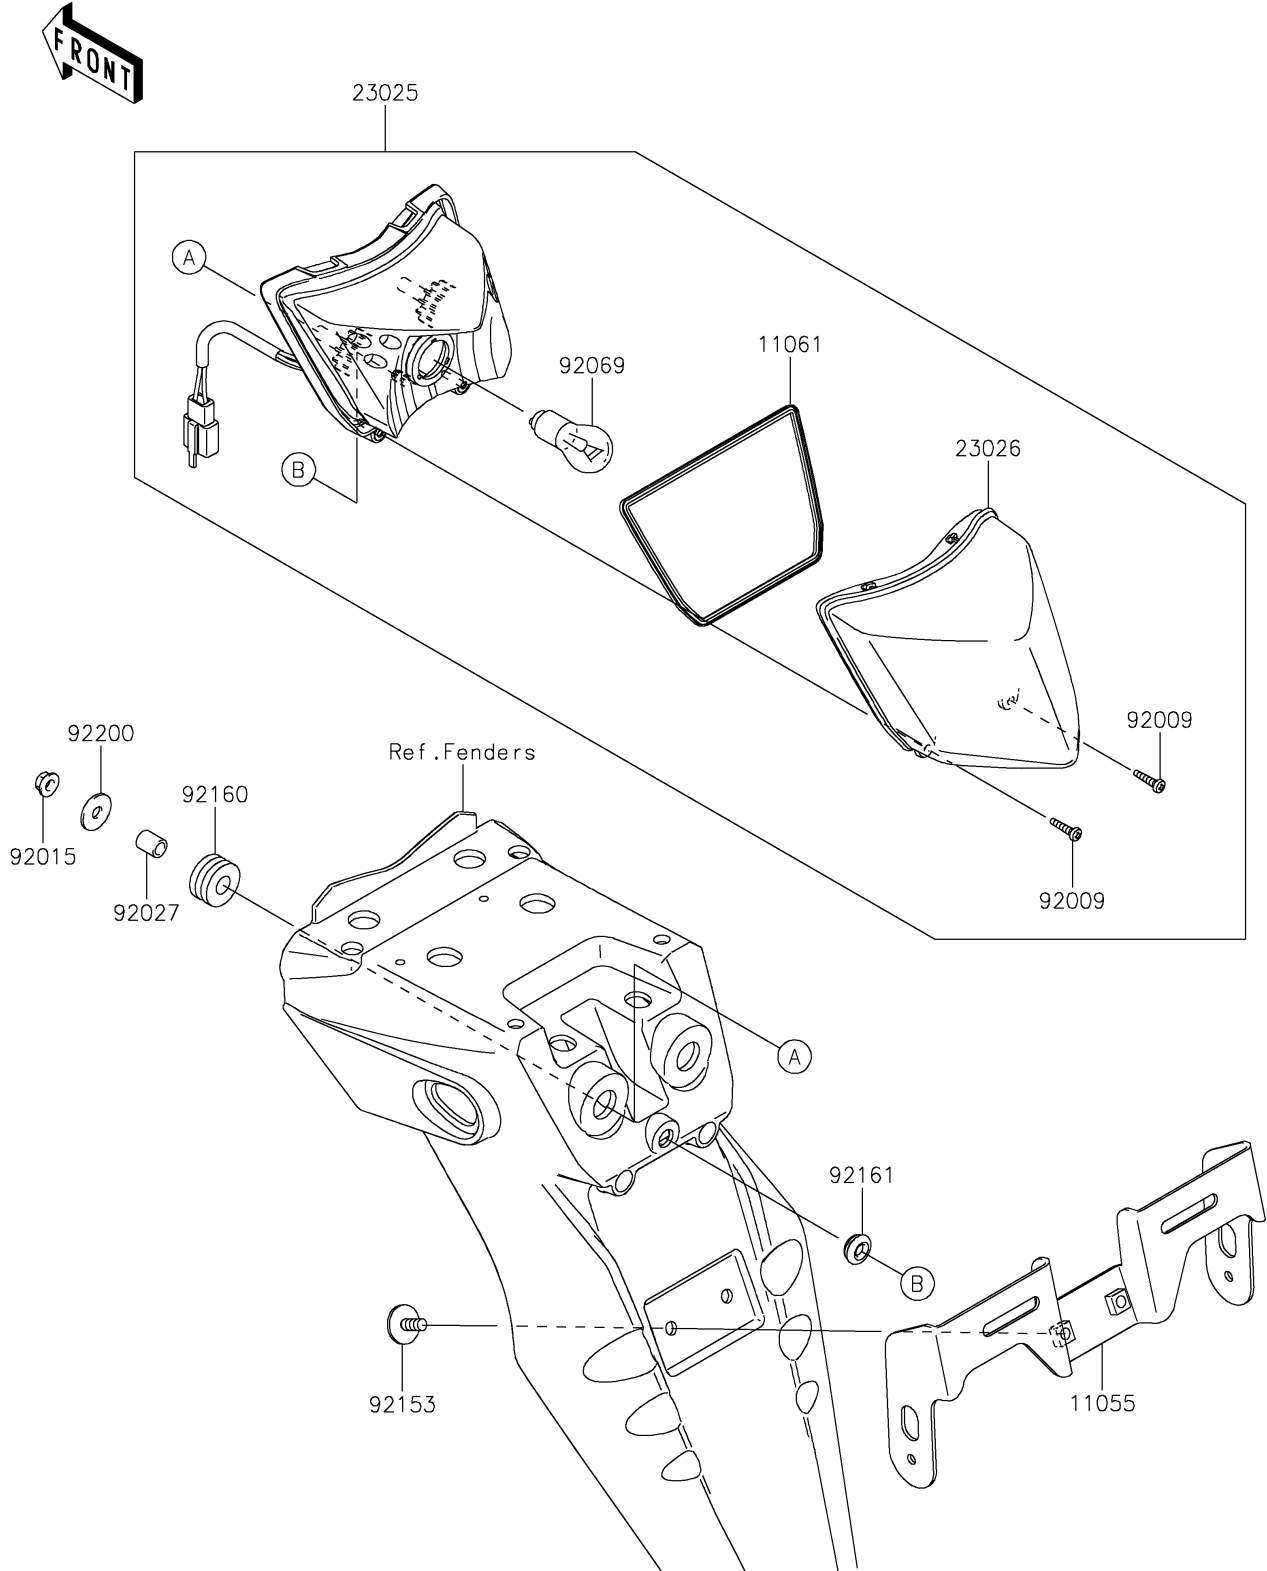

2020 KLX® 250 PARTS DIAGRAM

Taillight(s)

F2720

2020 KLX® 250 PARTS LIST

Taillight(s)

ITEM NAME	PART NUMBER	QUANTITY
BRACKET,LICENSE (Ref # 11055)	11055-1187	1
GASKET,TAIL LAMP LENS (Ref # 11061)	11061-0326	1
LAMP-TAIL (Ref # 23025)	23025-0051	1
LENS,TAIL LAMP (Ref # 23026)	23026-0012	1
SCREW,TAPPING,4X16 (Ref # 92009)	92009-1605	2
NUT,FLANGED,6MM (Ref # 92015)	92015-1367	2
COLLAR,6.8X10X12 (Ref # 92027)	92027-162	2
BULB,12V 21/5W (Ref # 92069)	92069-1084	1
BOLT,6X16 (Ref # 92153)	92153-0684	2
DAMPER (Ref # 92160)	92160-1162	2
DAMPER (Ref # 92161)	92161-0631	1
WASHER,6.5X20X1.6 (Ref # 92200)	92200-1962	2