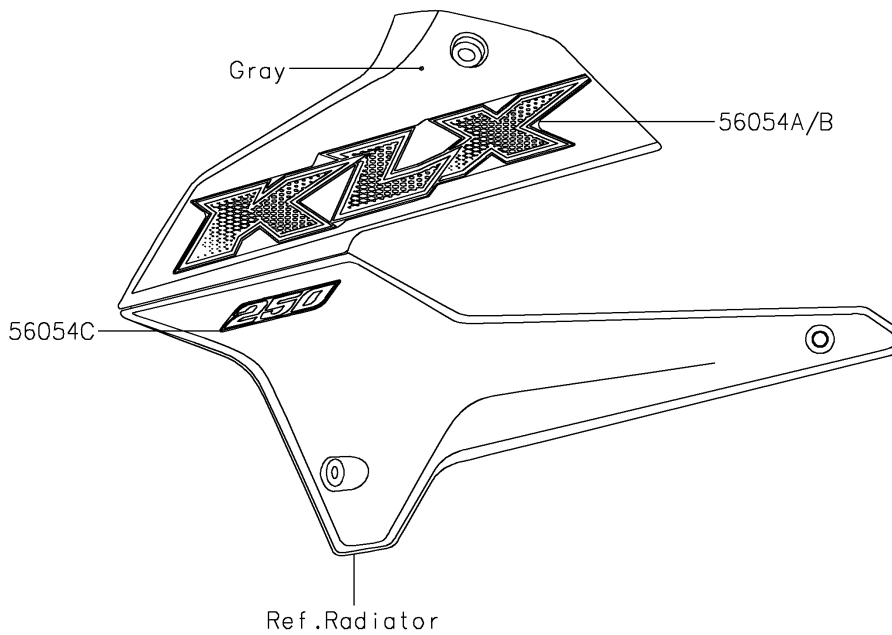

2020 KLX® 250 CAMO PARTS DIAGRAM

Decals(Gray)(SLFA)

F2861A

2020 KLX® 250 CAMO PARTS LIST

Decals(Gray)(SLFA)

ITEM NAME	PART NUMBER	QUANTITY
MARK,HEAD LAMP COVER,K (Ref # 56054)	56054-2332	1
MARK,SHROUD,LH,KLX (Ref # 56054A)	56054-2652	1
MARK,SHROUD,RH,KLX (Ref # 56054B)	56054-2653	1
MARK,SHROUD,250 (Ref # 56054C)	56054-2654	2