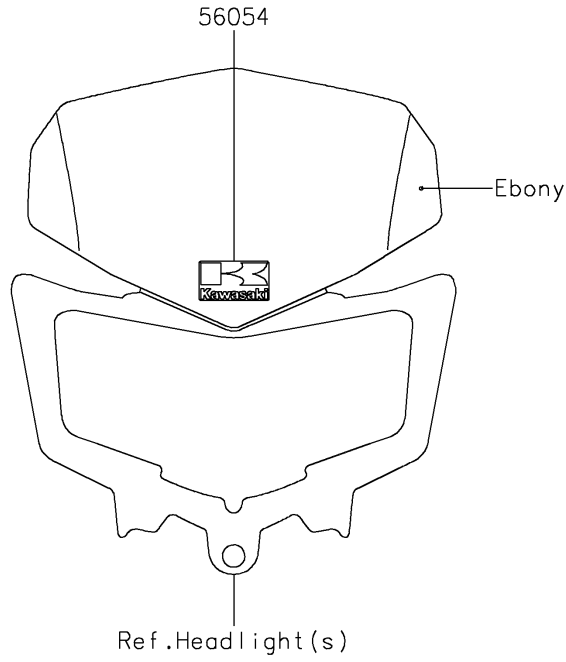

2020 KLX® 250 CAMO PARTS DIAGRAM

Decals(Gray)(SLFA)

F2861A

2020 KLX® 250 CAMO PARTS LIST

Decals(Gray)(SLFA)

ITEM NAME	PART NUMBER	QUANTITY
MARK,HEAD LAMP COVER,K (Ref # 56054)	56054-2332	1
MARK,SHROUD,LH,KLX (Ref # 56054A)	56054-2652	1
MARK,SHROUD,RH,KLX (Ref # 56054B)	56054-2653	1
MARK,SHROUD,250 (Ref # 56054C)	56054-2654	2