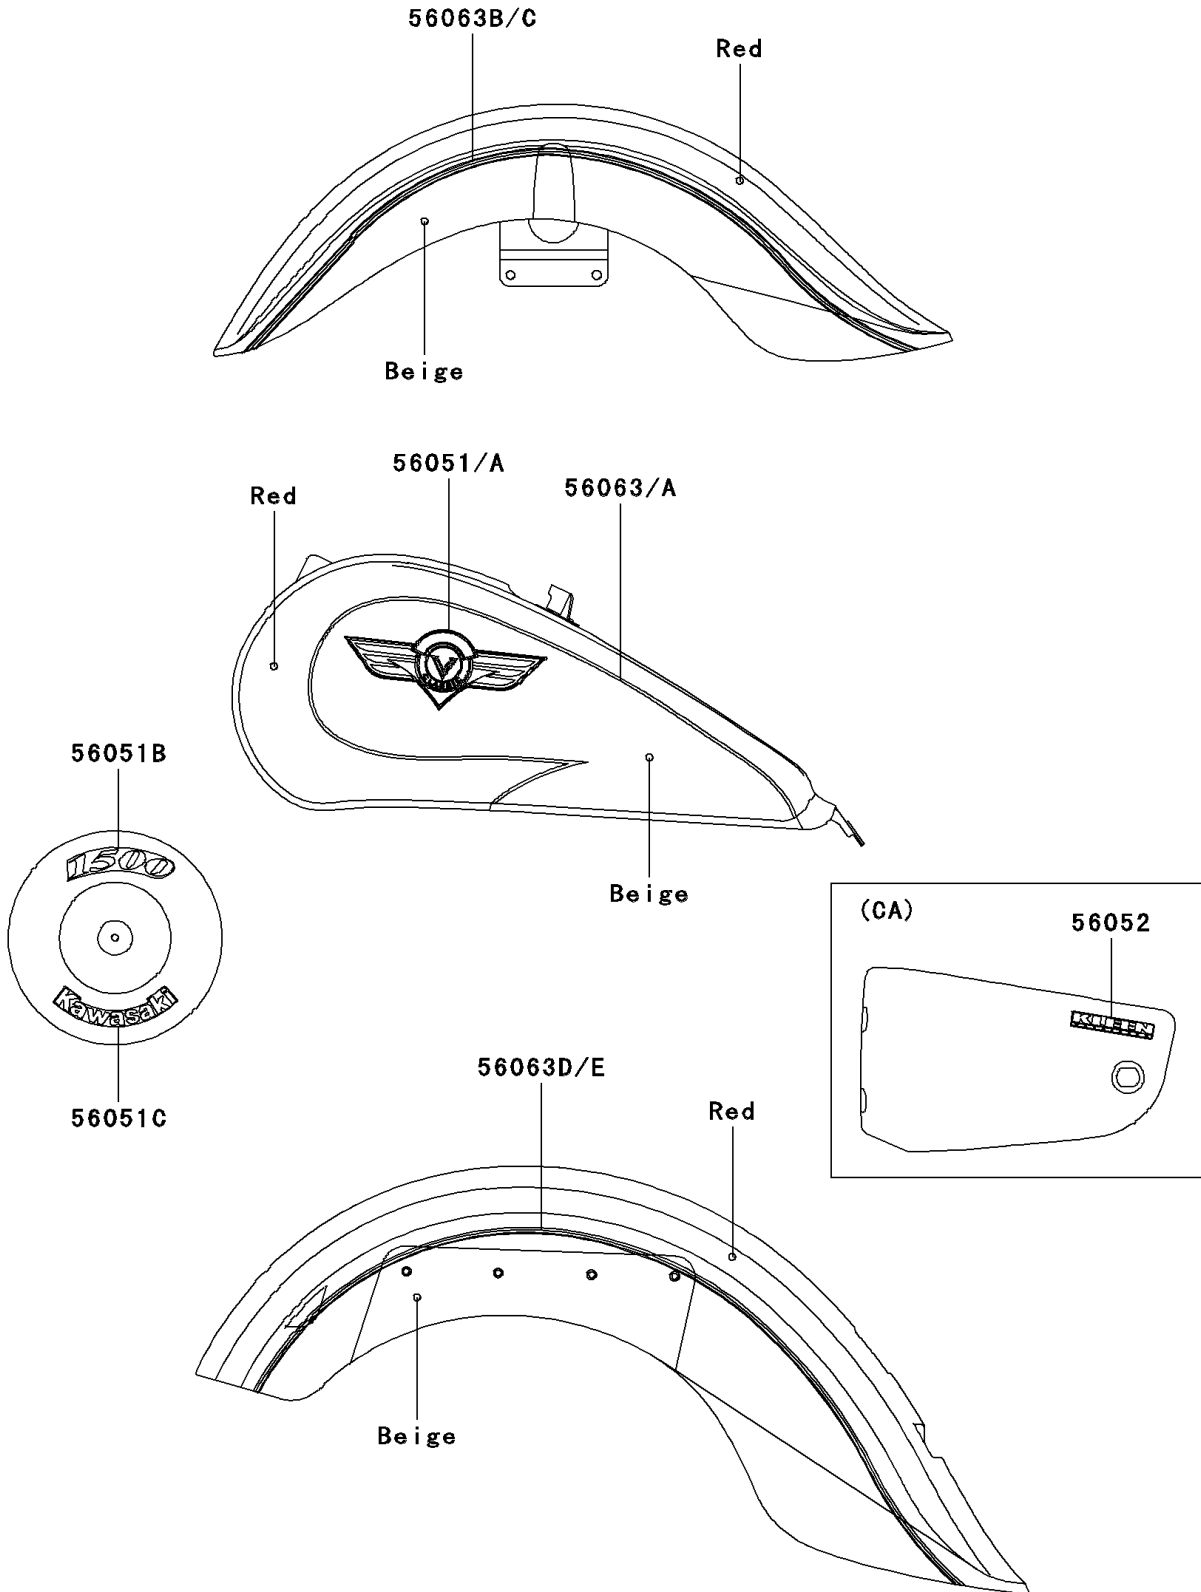

# 2001 Vulcan 1500 Classic PARTS DIAGRAM

Decals(Red/Beige)(VN1500-E4)

F2861D

## 2001 Vulcan 1500 Classic PARTS LIST

Decals(Red/Beige)(VN1500-E4)

ITEM NAME	PART NUMBER	QUANTITY
MARK,FUEL TANK,LH (Ref # 56051)	56051-1455	1
MARK,FUEL TANK,RH (Ref # 56051A)	56051-1456	1
MARK,AIR CLEANER,1500 (Ref # 56051B)	56051-1459	1
MARK,AIR CLEANER,KAWASAKI (Ref # 56051C)	56051-1460	1
PATTERN,FUEL TANK,LH (Ref # 56063)	56063-1868	1
PATTERN,FUEL TANK,RH (Ref # 56063A)	56063-1869	1
PATTERN,FR FENDER,LH (Ref # 56063B)	56063-1870	1
PATTERN,FR FENDER,RH (Ref # 56063C)	56063-1871	1
PATTERN,RR FENDER,LH (Ref # 56063D)	56063-1872	1
PATTERN,RR FENDER,RH (Ref # 56063E)	56063-1873	1
MARK,SIDE COVER,KLEEN (Ref # 56052)	56052-1384	1