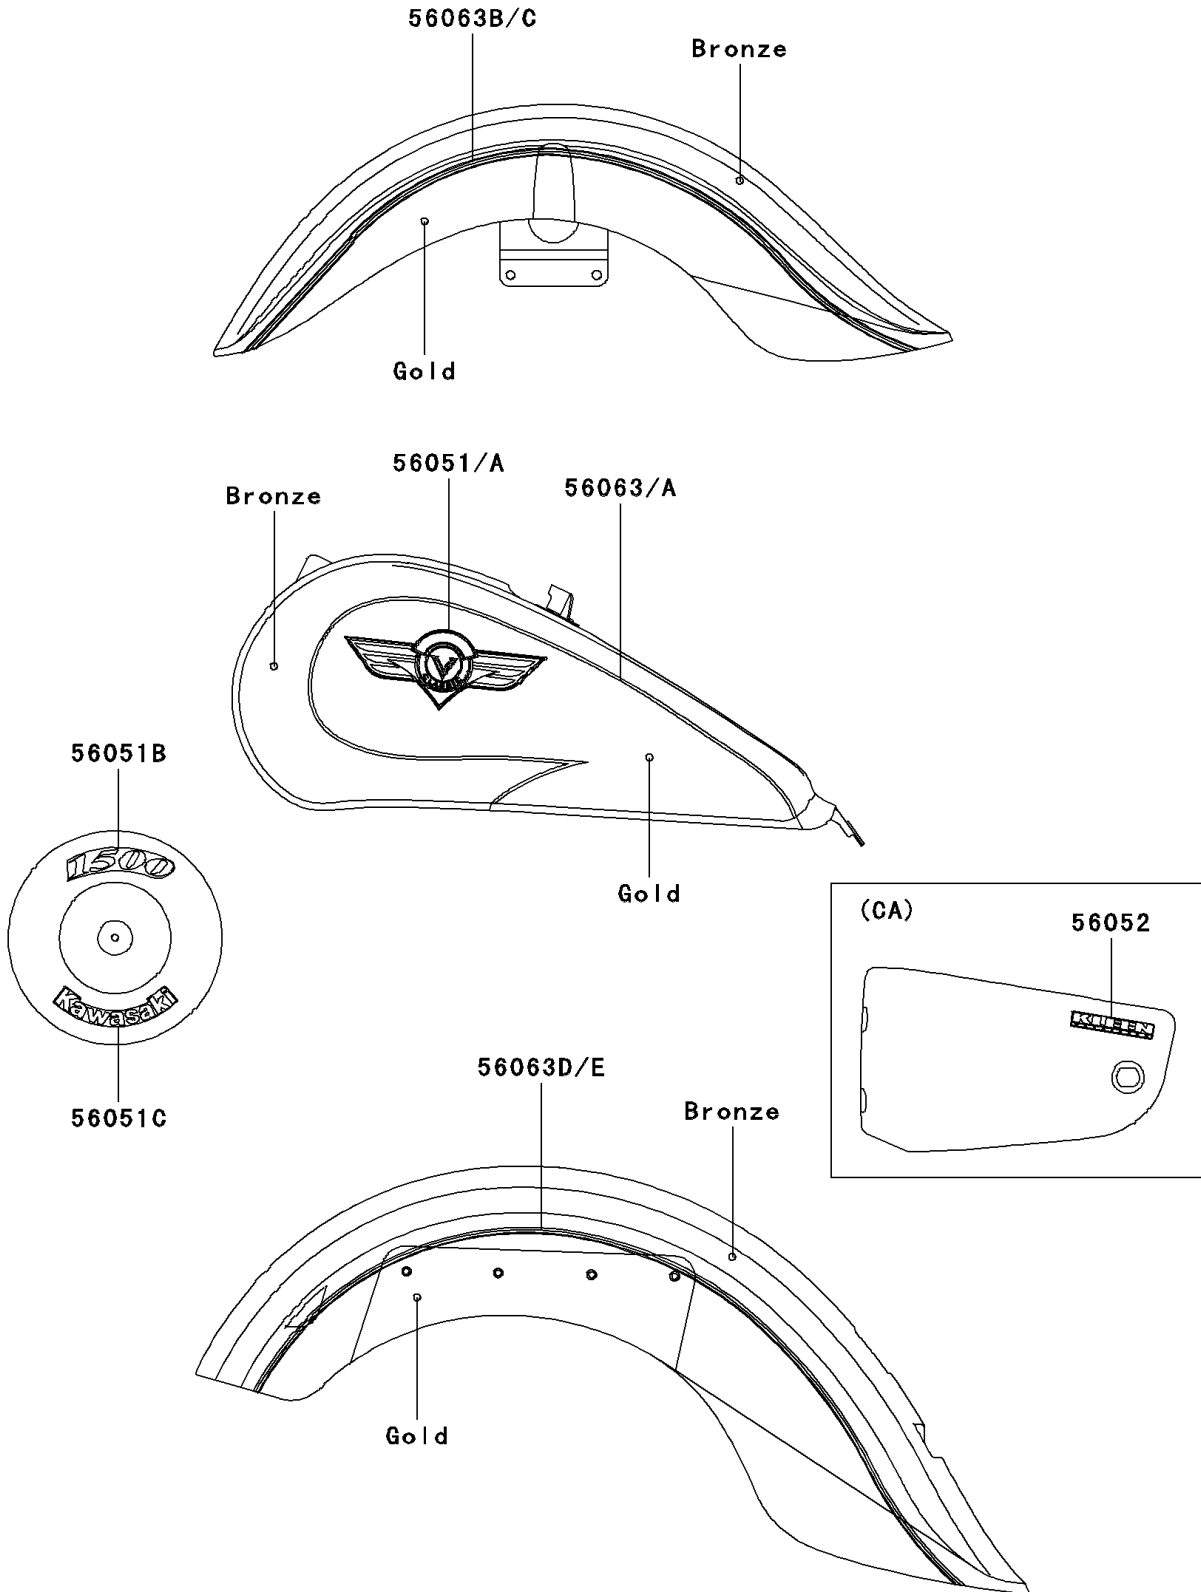

2001 Vulcan 1500 Classic PARTS DIAGRAM

Decals(Bronze/Gold)(VN1500-E4)

F2861E

2001 Vulcan 1500 Classic PARTS LIST

Decals(Bronze/Gold)(VN1500-E4)

ITEM NAME	PART NUMBER	QUANTITY
MARK,FUEL TANK,LH (Ref # 56051)	56051-1455	1
MARK,FUEL TANK,RH (Ref # 56051A)	56051-1456	1
MARK,AIR CLEANER,1500 (Ref # 56051B)	56051-1459	1
MARK,AIR CLEANER,KAWASAKI (Ref # 56051C)	56051-1460	1
PATTERN,FUEL TANK,LH (Ref # 56063)	56063-1874	1
PATTERN,FUEL TANK,RH (Ref # 56063A)	56063-1875	1
PATTERN,FR FENDER,LH (Ref # 56063B)	56063-1876	1
PATTERN,FR FENDER,RH (Ref # 56063C)	56063-1877	1
PATTERN,RR FENDER,LH (Ref # 56063D)	56063-1878	1
PATTERN,RR FENDER,RH (Ref # 56063E)	56063-1879	1
MARK,SIDE COVER,KLEEN (Ref # 56052)	56052-1384	1