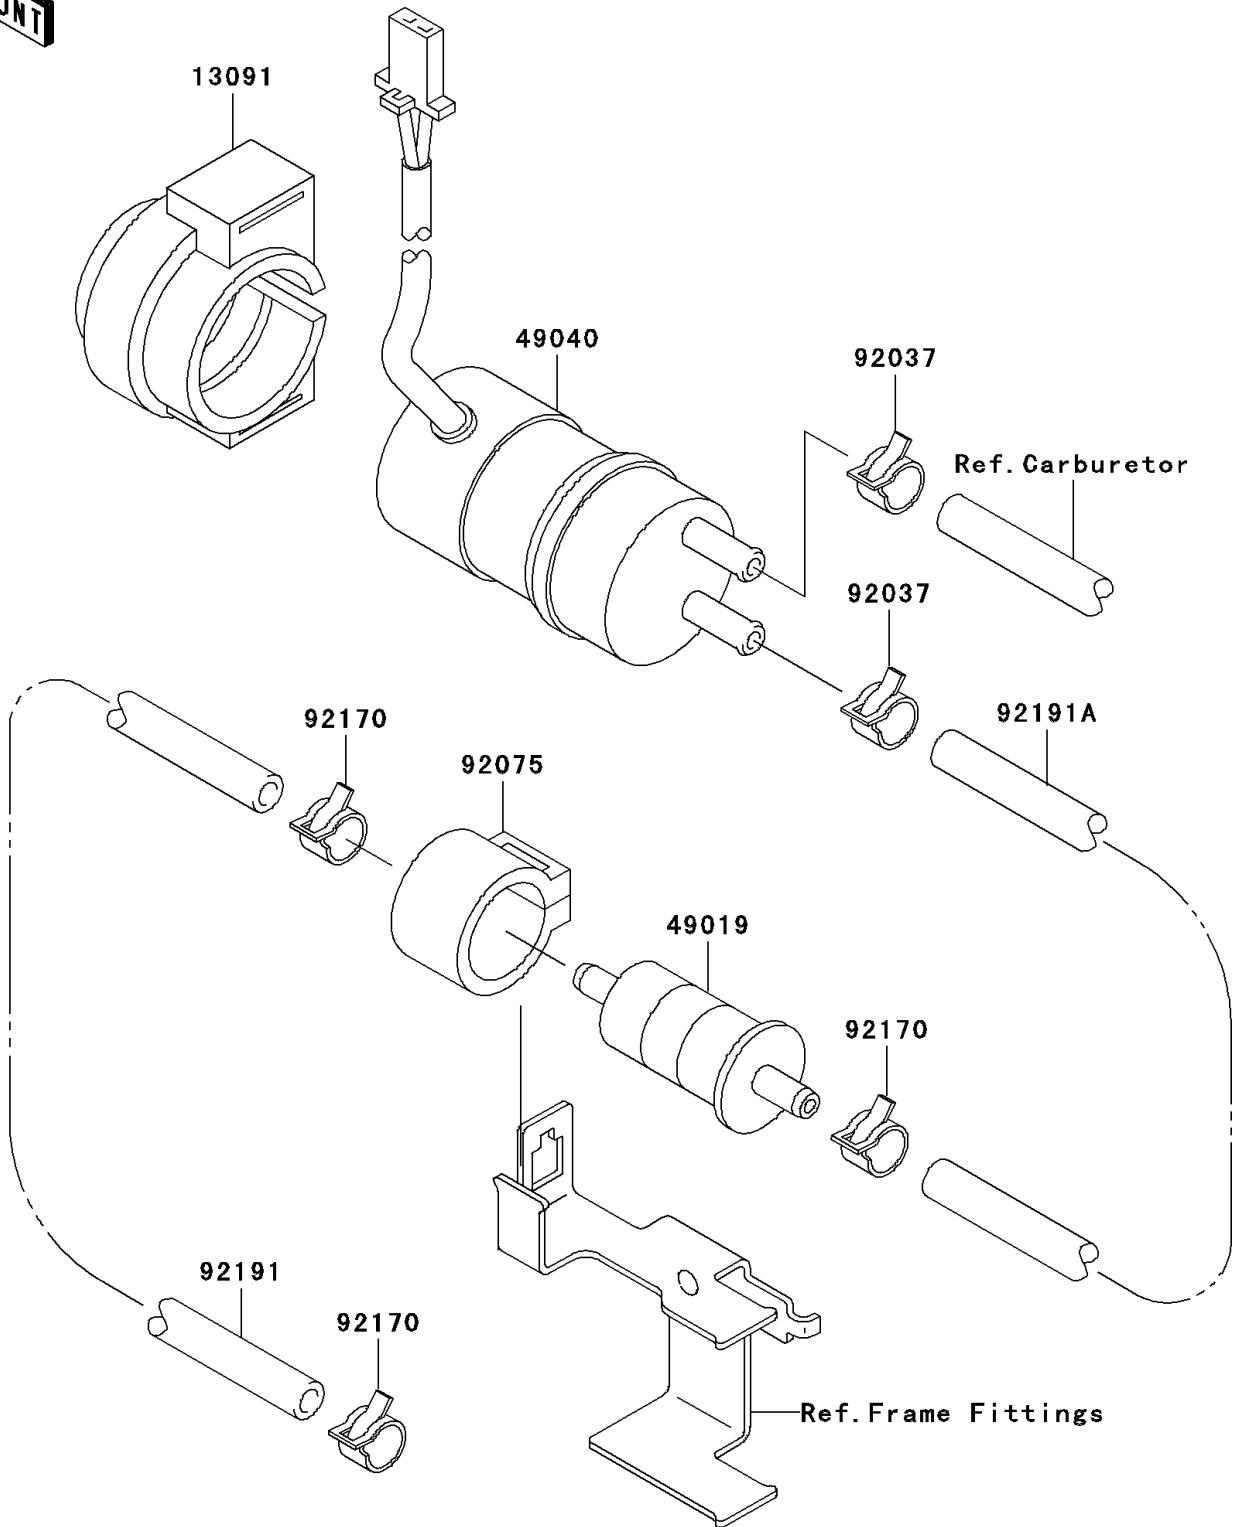

2004 Vulcan 1500 Classic PARTS DIAGRAM

Fuel Pump

E1520

2004 Vulcan 1500 Classic PARTS LIST

Fuel Pump

| ITEM NAME | PART NUMBER | QUANTITY |
|------------------------------------|-------------|----------|
| HOLDER (Ref # 13091) | 13091-1512 | 1 |
| FILTER-FUEL (Ref # 49019) | 49019-1055 | 1 |
| PUMP-FUEL (Ref # 49040) | 49040-1063 | 1 |
| CLAMP,TUBE (Ref # 92037) | 92037-1505 | 2 |
| DAMPER,FUEL FILTER (Ref # 92075) | 92075-1853 | 1 |
| CLAMP (Ref # 92170) | 92170-1492 | 3 |
| TUBE,FUEL TAP-FILTER (Ref # 92191) | 92191-1055 | 1 |
| TUBE,FILTER-PUMP (Ref # 92191A) | 92191-1058 | 1 |