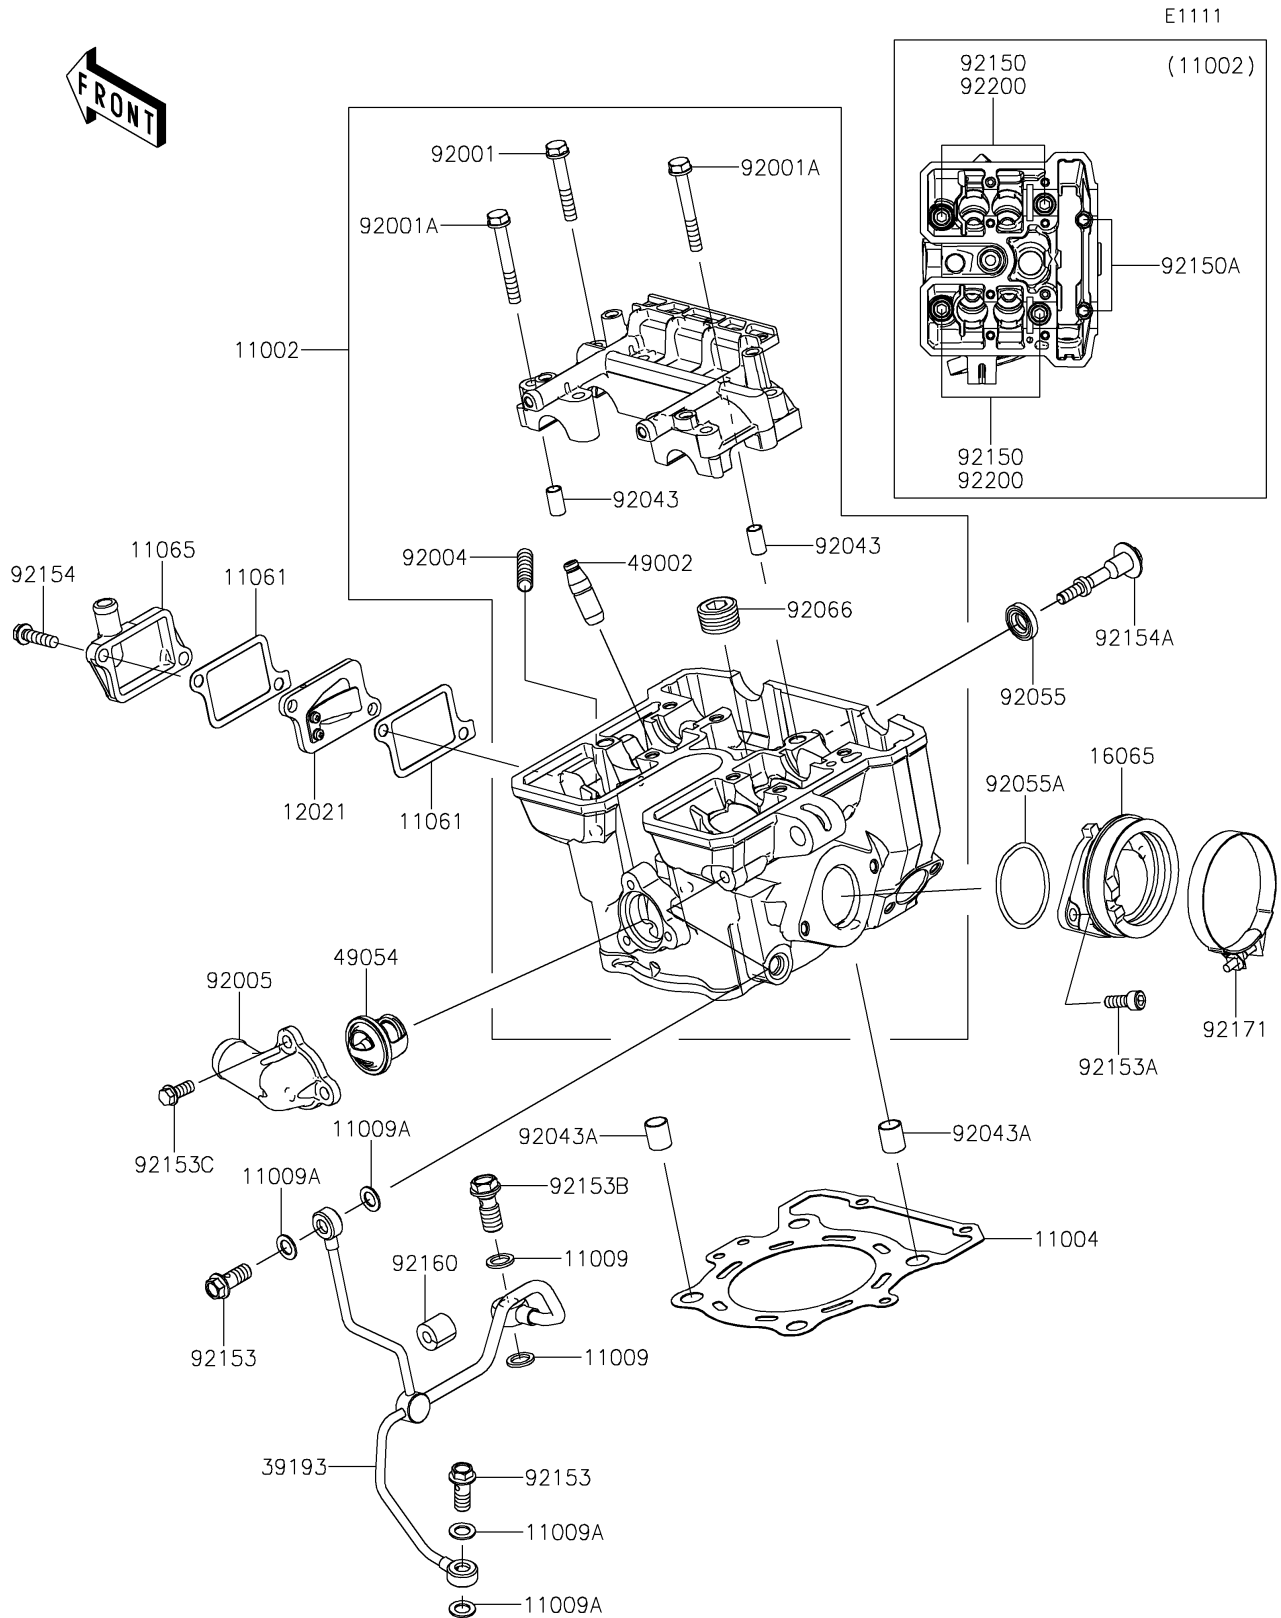

# 2021 KLX®300 PARTS DIAGRAM

## Cylinder Head

### Cylinder Head

| ITEM NAME                        | PART NUMBER | QUANTITY |
|----------------------------------|-------------|----------|
| CLAMP (Ref # 92171)              | 92171-0643  | 1        |
| WASHER,10.5X19X2.3 (Ref # 92200) | 92200-1042  | 4        |