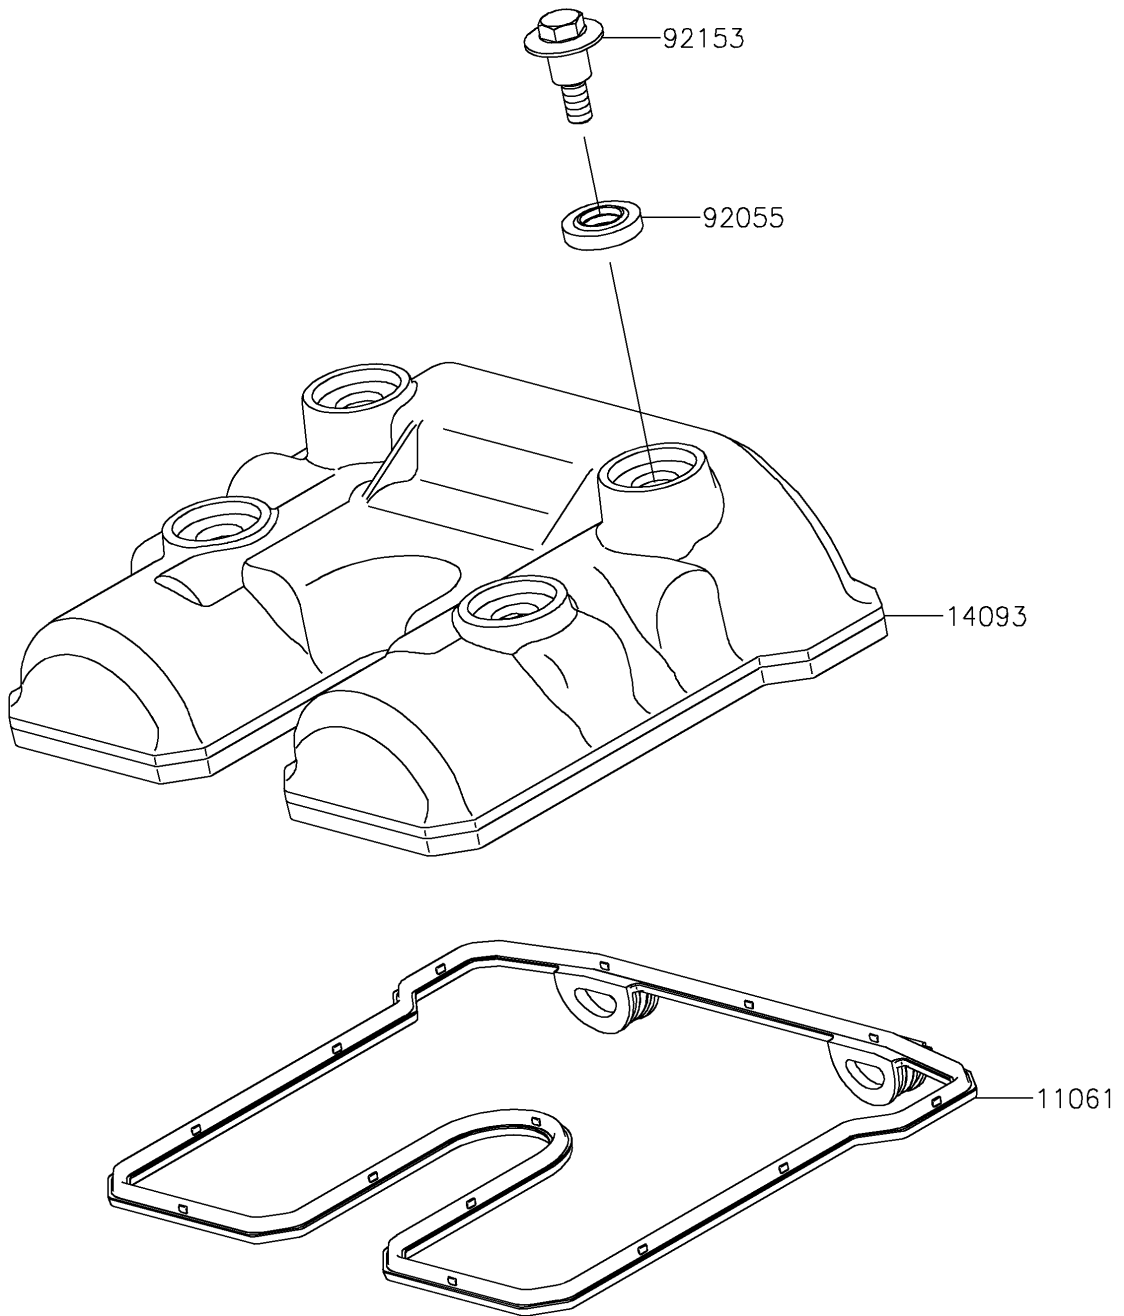

2021 KLX®300 PARTS DIAGRAM

Cylinder Head Cover

E1112

2021 KLX®300 PARTS LIST

Cylinder Head Cover

ITEM NAME	PART NUMBER	QUANTITY
-----------	-------------	----------