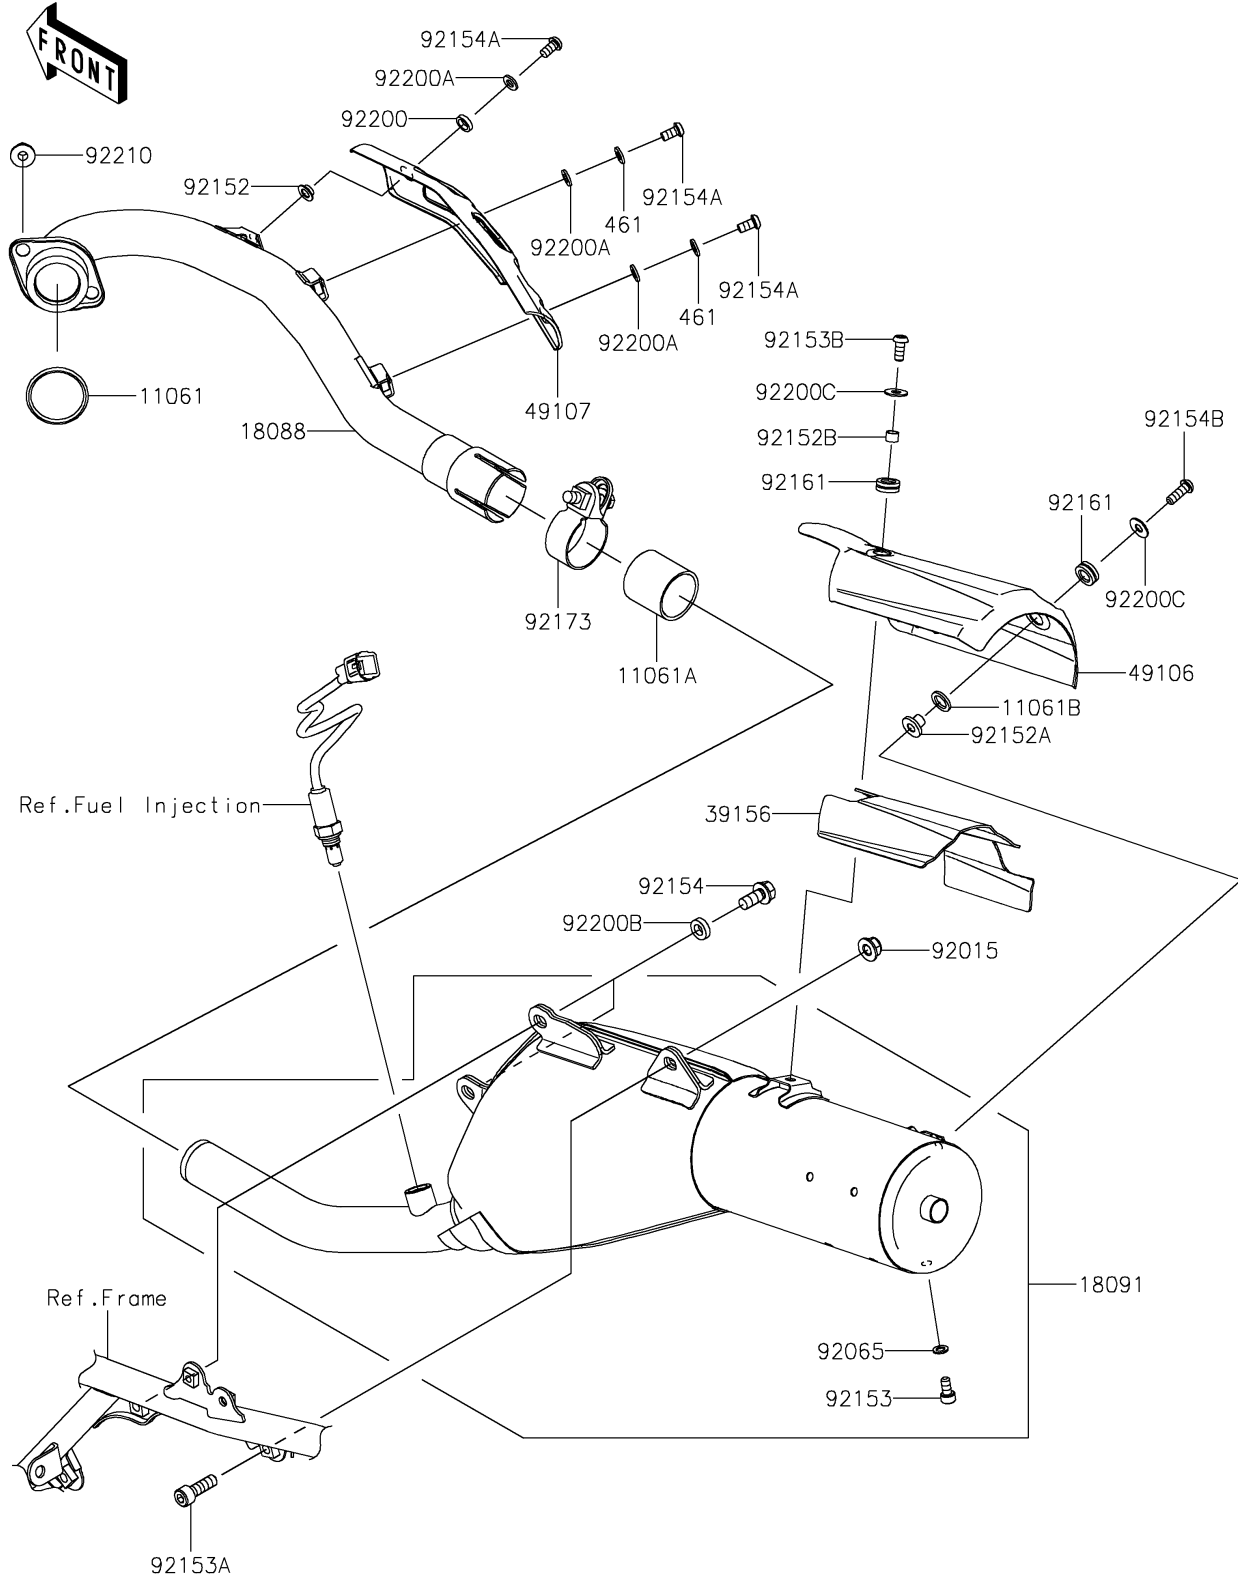

2021 KLX®300 PARTS DIAGRAM

Muffler(s)

E1140

2021 KLX®300 PARTS LIST

Muffler(s)

ITEM NAME	PART NUMBER	QUANTITY
GASKET,EX PIPE (Ref # 11061)	11061-0027	1
GASKET,EXHAUST PIPE CONNECTING (Ref # 11061A)	11061-1055	1
GASKET (Ref # 11061B)	11061-1398	1
PIPE-EXHAUST (Ref # 18088)	18088-1475	1
BODY-COMP-MUFFLER (Ref # 18091)	18091-1196	1
PAD,MUFFLER COVER (Ref # 39156)	39156-2613	1
COVER-MUFFLER (Ref # 49106)	49106-0856	1
COVER-EXHAUST PIPE (Ref # 49107)	49107-0826	1
NUT,8MM (Ref # 92015)	92015-1432	1
GASKET (Ref # 92065)	92065-096	1
COLLAR,6.2X8.5X13 (Ref # 92152)	92152-2662	1
COLLAR (Ref # 92152A)	92152-2814	1
COLLAR,6.5X8.5X6 (Ref # 92152B)	92152-2817	1
BOLT,SOCKET,6X12 (Ref # 92153)	92153-1347	1
BOLT,SOCKET,8X25 (Ref # 92153A)	92153-1350	1
BOLT,SOCKET,6X14 (Ref # 92153B)	92153-1886	1
BOLT-FLANGED,8X14 (Ref # 92154)	92154-3782	2
BOLT,SOCKET,6X11.5 (Ref # 92154A)	92154-4087	3
BOLT,SOCKET,6X18 (Ref # 92154B)	92154-4279	1
DAMPER (Ref # 92161)	92161-1475	2
CLAMP,38MM (Ref # 92173)	92173-0997	1
WASHER,8.8X12.5X3 (Ref # 92200)	92200-2306	1
WASHER,6.2X12X1.6 (Ref # 92200A)	92200-2320	3
WASHER,8.1X15X4.0 (Ref # 92200B)	92200-2482	2
WASHER,6.5X16X1.0 (Ref # 92200C)	92200-3712	2
NUT,8MM (Ref # 92210)	92210-0076	2
WASHER-SPRING,6MM (Ref # 461)	461S0600	2