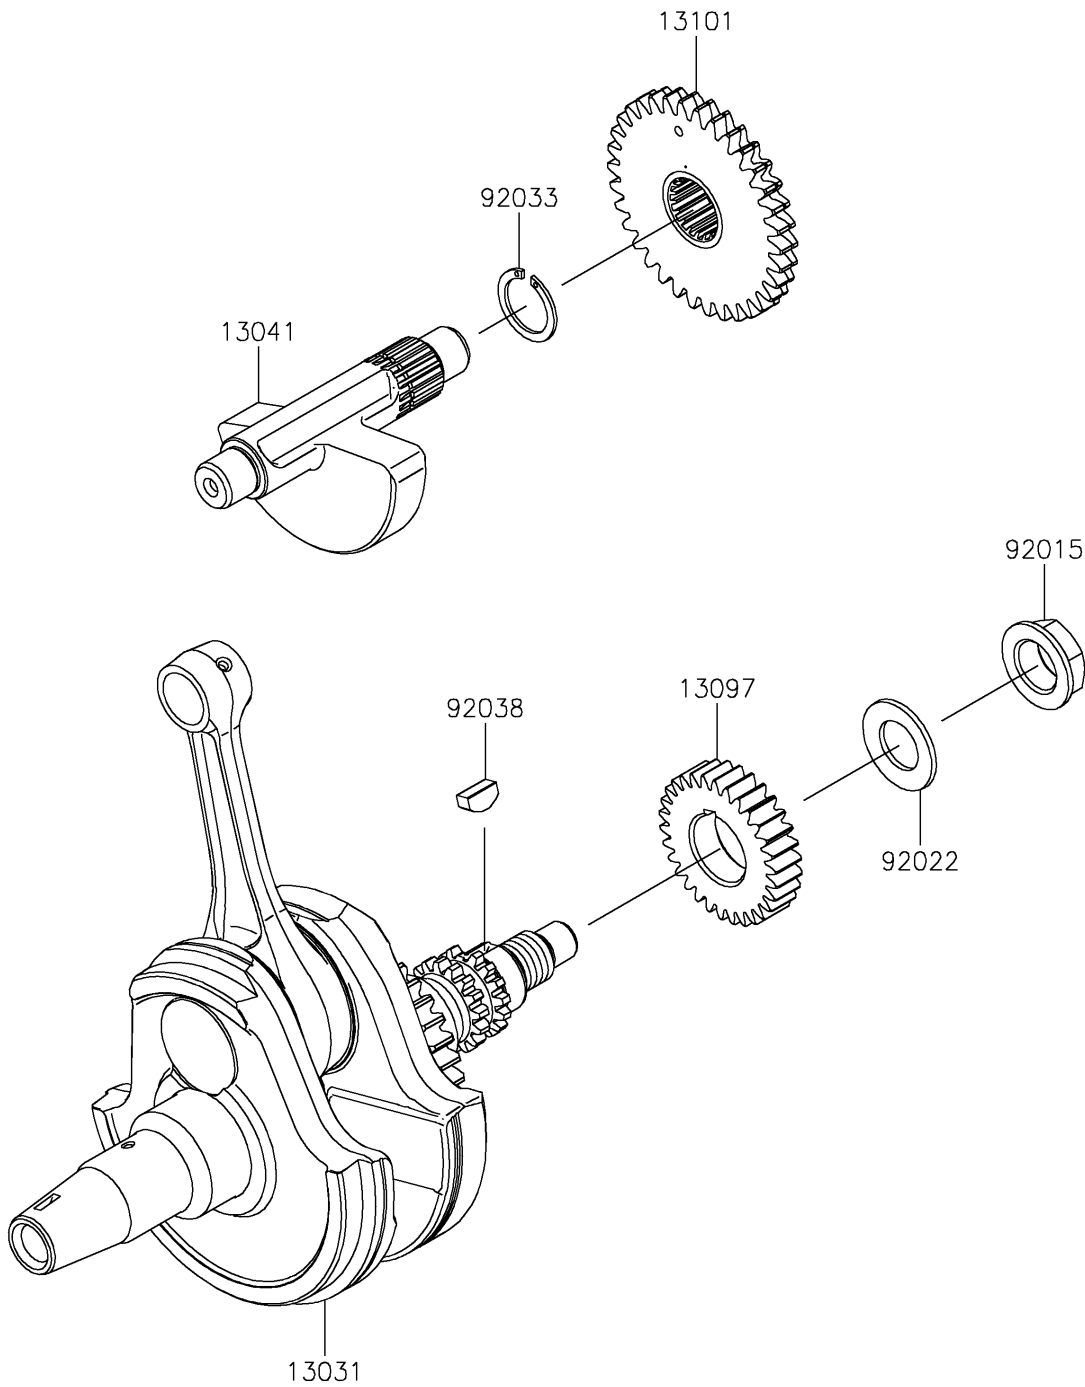

2021 KLX®300 PARTS DIAGRAM

Crankshaft

E1321

2021 KLX®300 PARTS LIST

Crankshaft

| ITEM NAME | PART NUMBER | QUANTITY |
|-------------------------------------|-------------|----------|
| CRANKSHAFT-COMP (Ref # 13031) | 13031-0999 | 1 |
| BALANCER (Ref # 13041) | 13041-0001 | 1 |
| GEAR-PRIMARY SPUR,30T (Ref # 13097) | 13097-0087 | 1 |
| GEAR-ASSY,BALANCER (Ref # 13101) | 13101-0629 | 1 |
| NUT,16MM (Ref # 92015) | 92015-1581 | 1 |
| WASHER,16.3X29X1.75 (Ref # 92022) | 92022-1356 | 1 |
| RING-SNAP,18MM (Ref # 92033) | 92033-029 | 1 |
| KEY (Ref # 92038) | 92038-1057 | 1 |