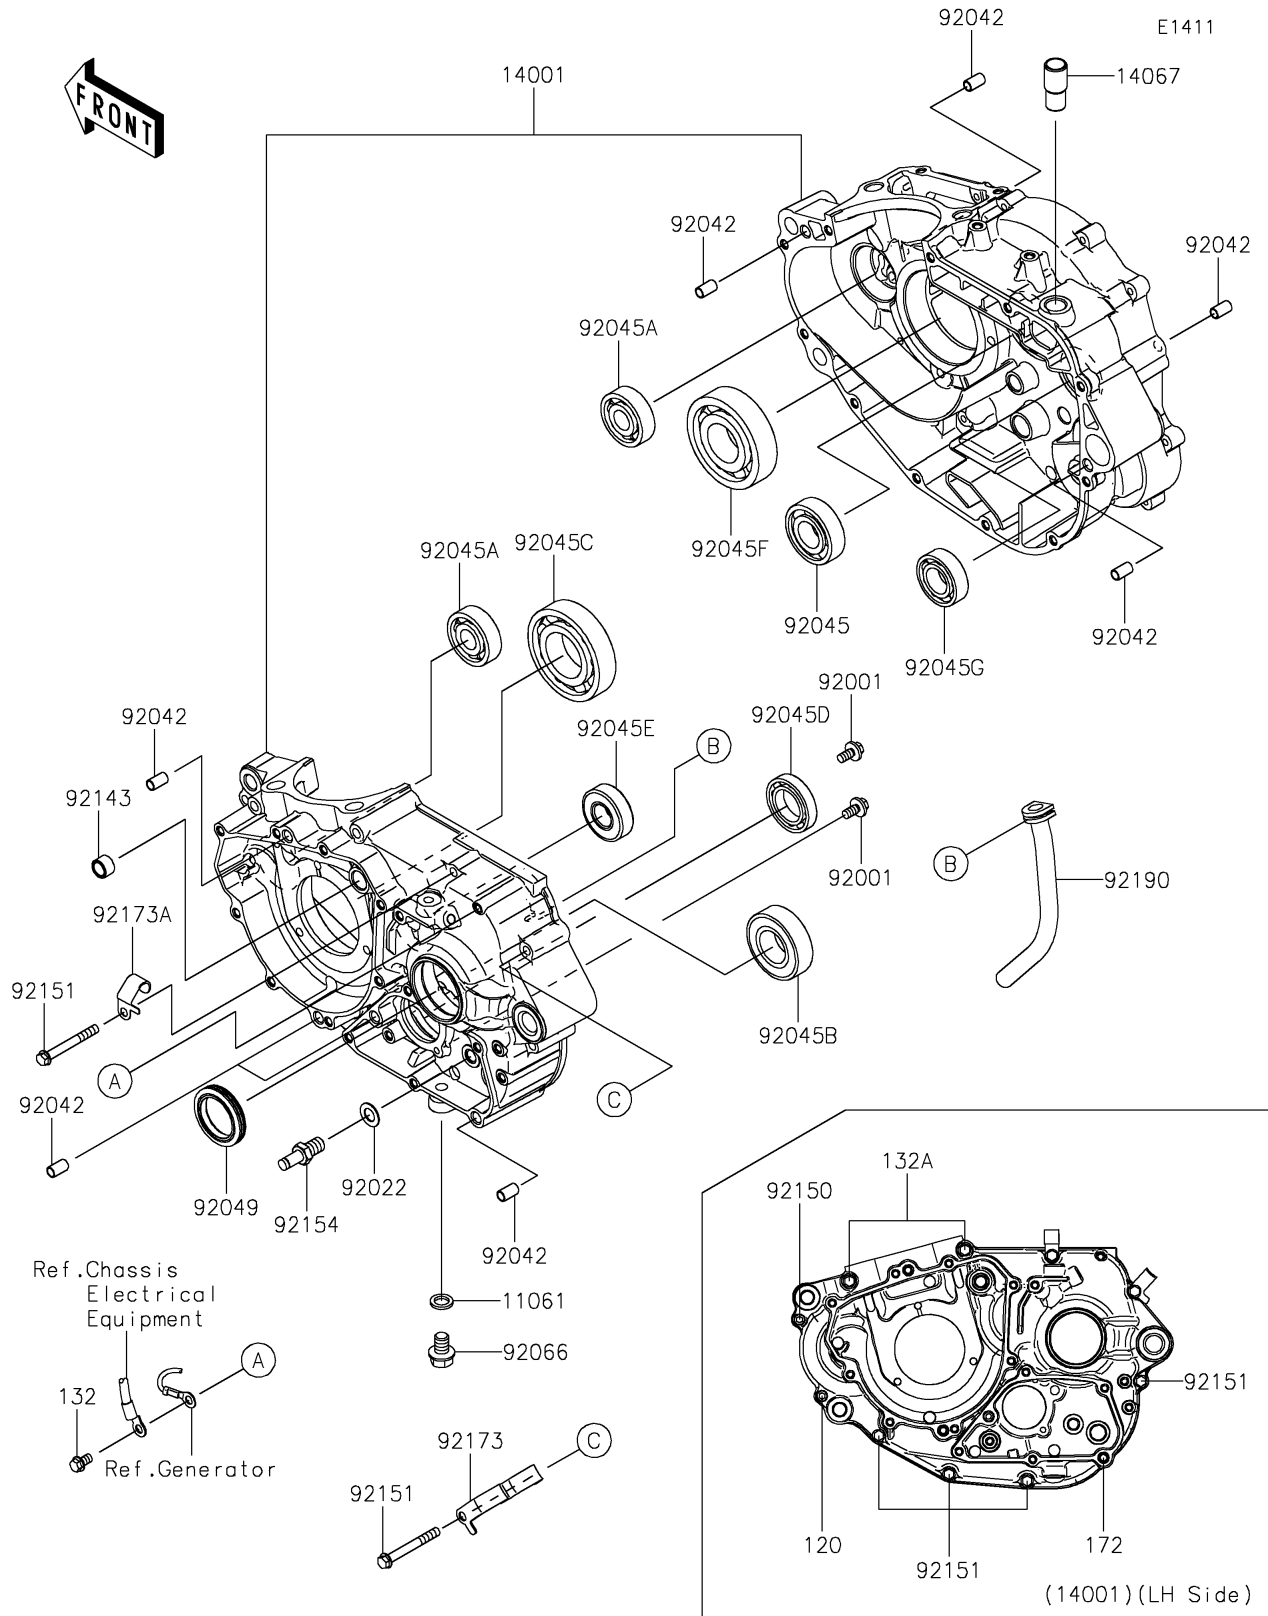

2021 KLX®300 PARTS DIAGRAM

Crankcase

2021 KLX®300 PARTS LIST

Crankcase

ITEM NAME	PART NUMBER	QUANTITY
GASKET,10.5X16X2 (Ref # 11061)	11061-0222	1
SET-CRANKCASE (Ref # 14001)	14001-0728	1
FITTING,BREATHER (Ref # 14067)	14067-006	1
BOLT,W/WASHER,6X14 (Ref # 92001)	92001-1829	2
WASHER,10.2X18X1.0,SK5 (Ref # 92022)	92022-1415	1
PIN,DOWEL,6.3X8X14 (Ref # 92042)	92042-007	8
BEARING-BALL,20X47X14 (Ref # 92045)	92045-0752	1
BEARING-BALL,15X42X13 (Ref # 92045A)	92045-0753	2
BEARING-BALL,25X52X15 (Ref # 92045B)	92045-0756	1
BEARING-BALL,35X72X17 (Ref # 92045C)	92045-0757	1
BEARING-BALL,25X42X9 (Ref # 92045D)	92045-0761	1
BEARING-BALL,17X40X12 (Ref # 92045E)	92045-0938	1
BEARING-BALL,30X72X19 (Ref # 92045F)	92045-0941	1
BEARING-BALL,DG204012 (Ref # 92045G)	92045-1414	1
SEAL-OIL,32X45X7.5 (Ref # 92049)	92049-0825	1
PLUG,DRAIN (Ref # 92066)	92066-0143	1
COLLAR (Ref # 92143)	92143-1263	1
BOLT,SOCKET,6X35 (Ref # 92150)	92150-1875	1
BOLT,6X50 (Ref # 92151)	92151-1234	6
BOLT,RETURN SPRING (Ref # 92154)	92154-1306	1
CLAMP (Ref # 92173)	92173-1715	1
CLAMP (Ref # 92173A)	92173-2289	1
TUBE (Ref # 92190)	92190-1493	1
BOLT-SOCKET,6X50 (Ref # 120)	120CC0650	1
BOLT-FLANGED-SMALL (Ref # 132)	132BC0610	1
BOLT-FLANGED-SMALL,6X70 (Ref # 132A)	132BC0670	2
BOLT-STUD,6X80 (Ref # 172)	172BA0680	1