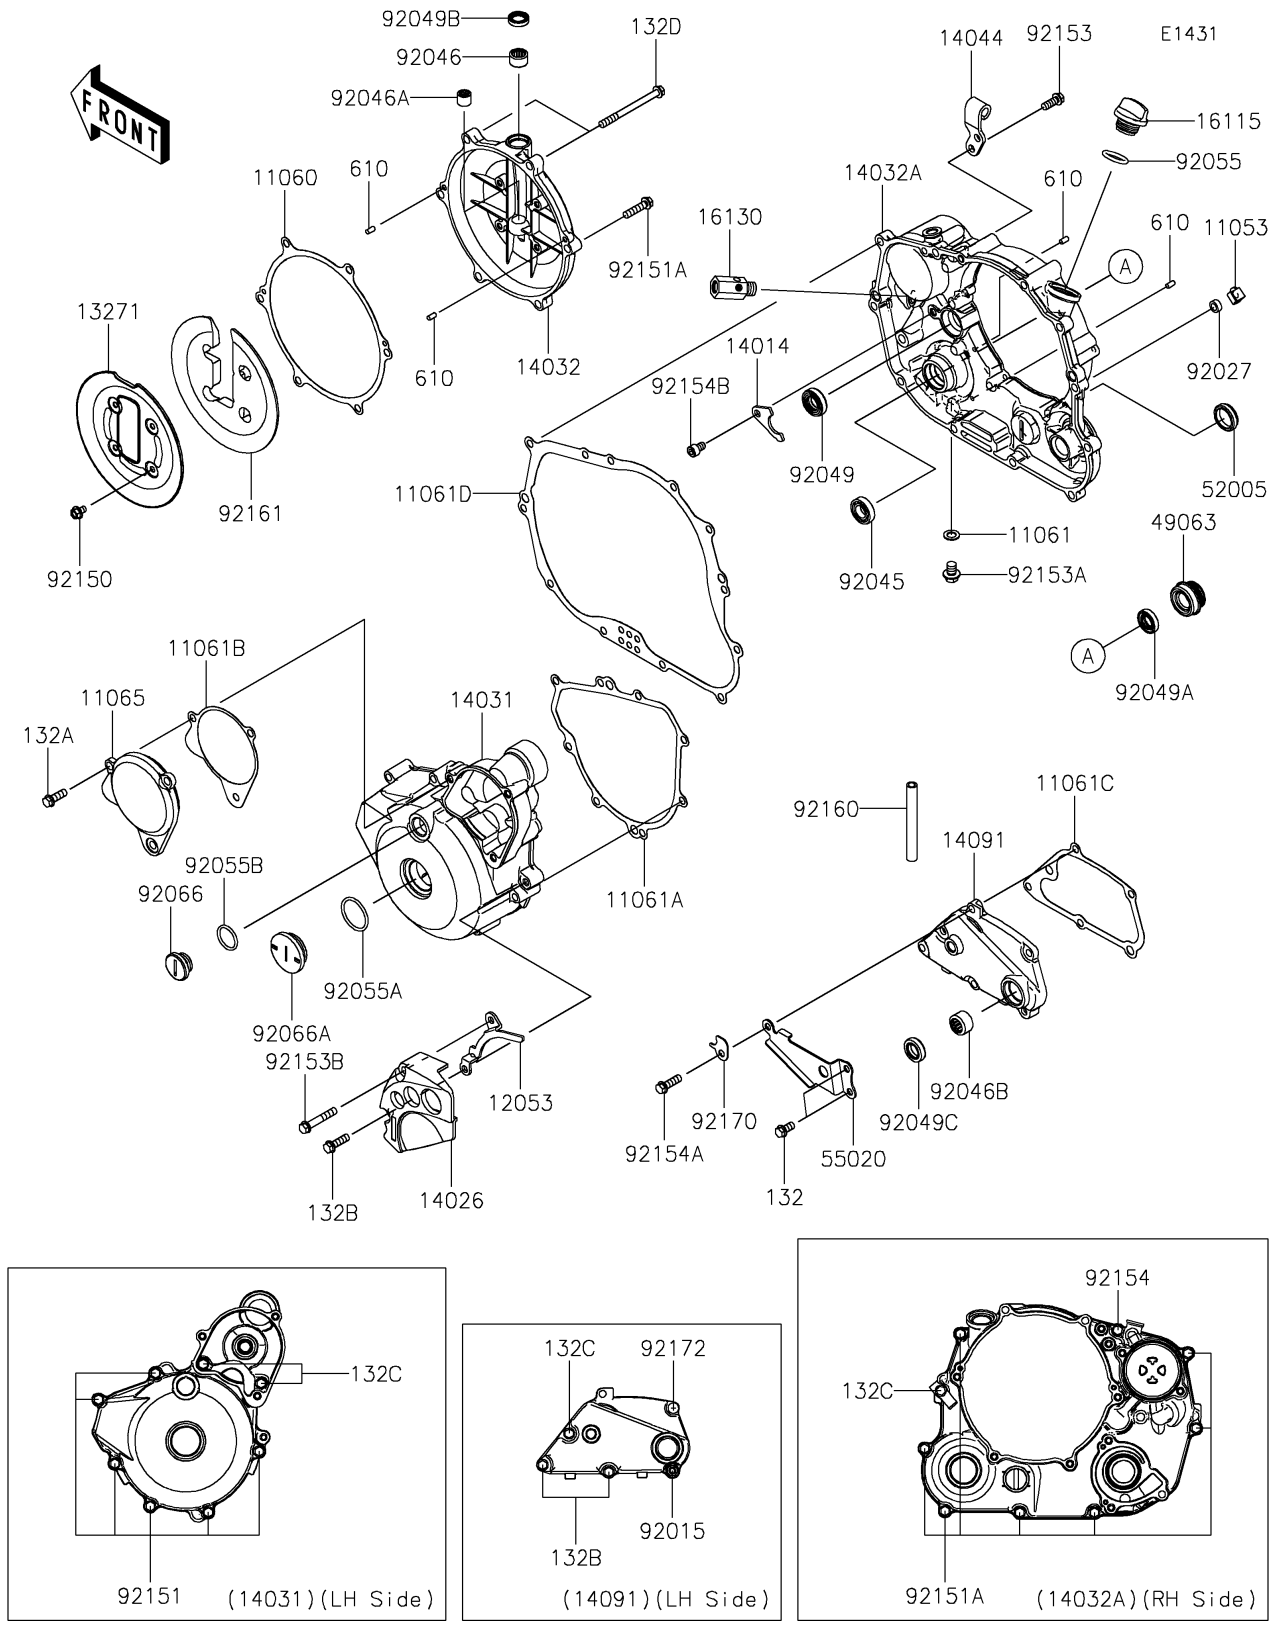

2021 KLX®300 PARTS DIAGRAM

Engine Cover(s)

2021 KLX®300 PARTS LIST

Engine Cover(s)

ITEM NAME	PART NUMBER	QUANTITY
-----------	-------------	----------