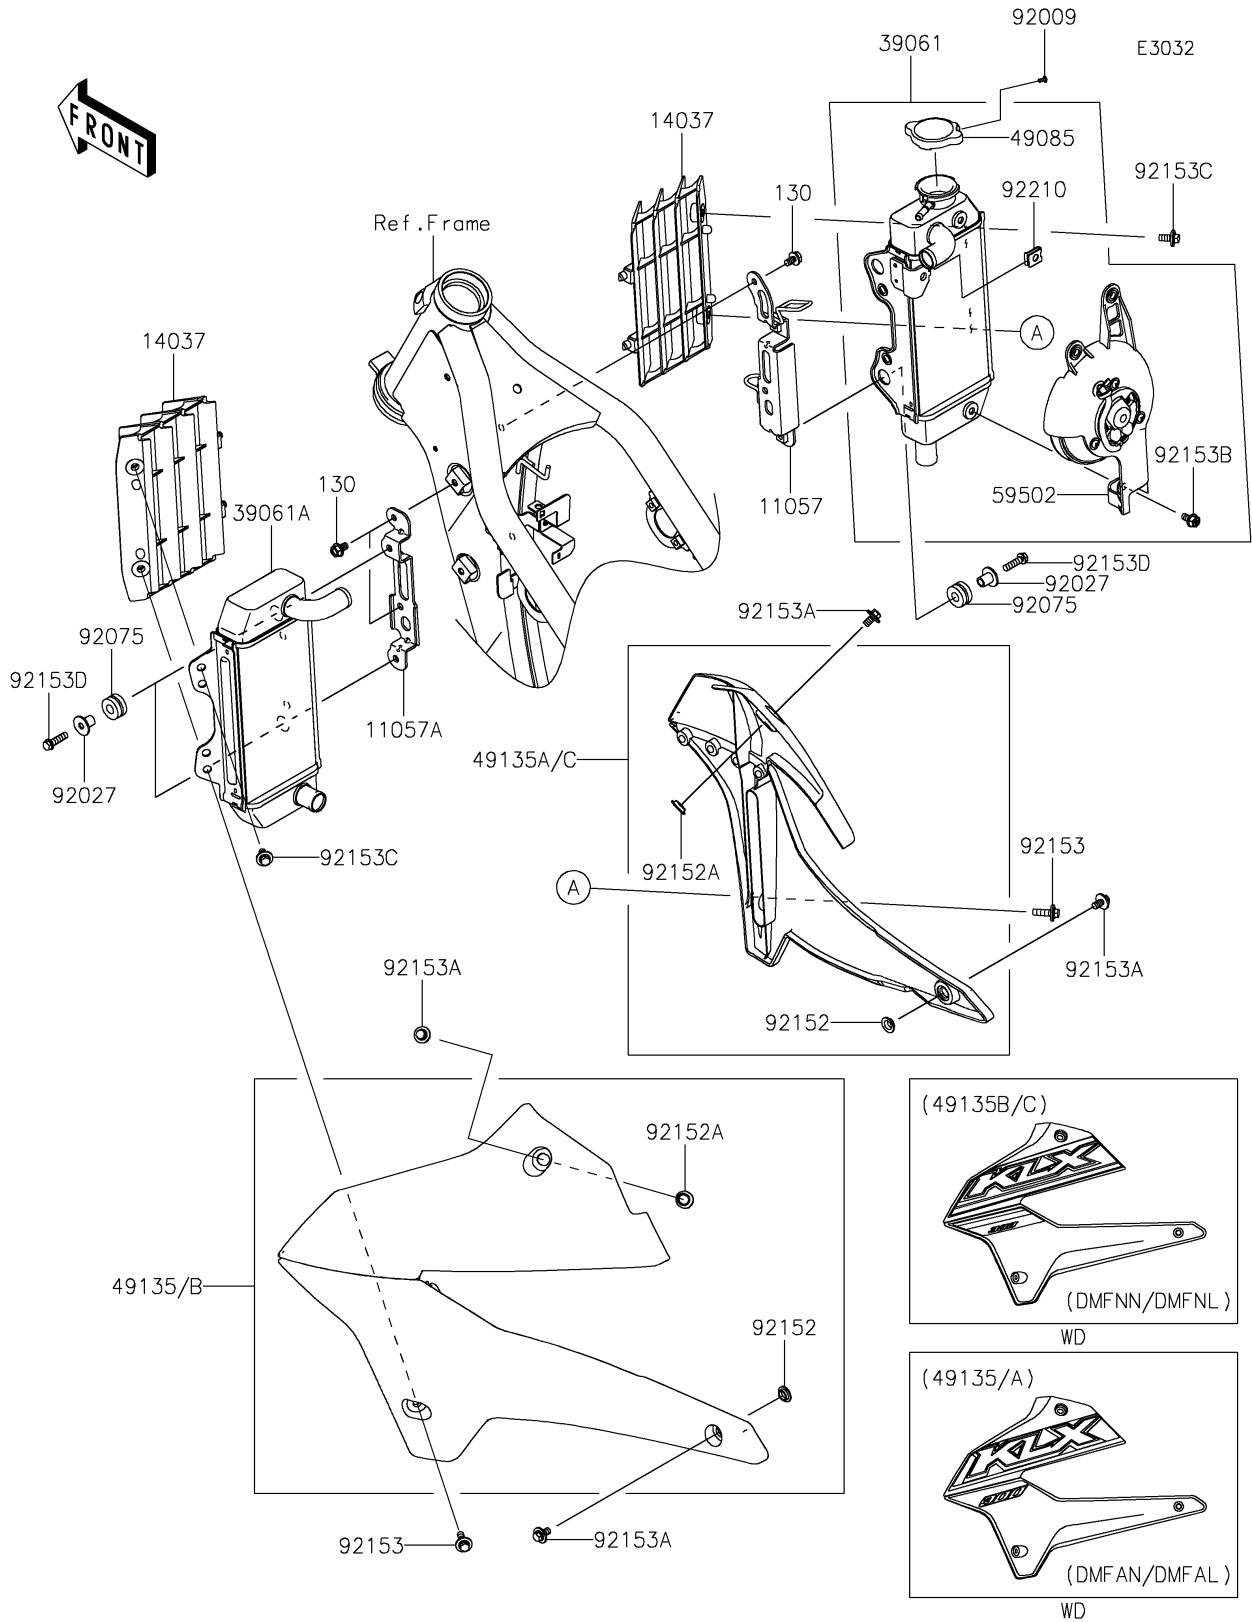

2021 KLX®300 PARTS DIAGRAM

Radiator

2021 KLX®300 PARTS LIST

Radiator

ITEM NAME	PART NUMBER	QUANTITY
BRACKET,RADIATOR,RH (Ref # 11057)	11057-4251	1
BRACKET,RADIATOR,LH (Ref # 11057A)	11057-4252	1
SCREEN,RADIATOR (Ref # 14037)	14037-0814	2
RADIATOR-ASSY,RH (Ref # 39061)	39061-0823	1
RADIATOR-ASSY,LH (Ref # 39061A)	39061-0825	1
CAP-ASSY-PRESSURE (Ref # 49085)	49085-0018	1
SHROUD-ENGINE,LH,F.C.GRAY (Ref # 49135)	49135-5250-36Y	1
SHROUD-ENGINE,RH,F.C.GRAY (Ref # 49135A)	49135-5251-36Y	1
SHROUD-ENGINE,LH,L.GREEN+EBY (Ref # 49135B)	49135-5254-25M	1
SHROUD-ENGINE,RH,L.GREEN+EBY (Ref # 49135C)	49135-5255-25M	1
FAN-ASSY (Ref # 59502)	59502-0636	1
SCREW,TAPPING,3X6 (Ref # 92009)	92009-1844	1
COLLAR,6.5X10X14.1 (Ref # 92027)	92027-1183	4
DAMPER (Ref # 92075)	92075-209	4
COLLAR,8.8X11.2X4 (Ref # 92152)	92152-0909	2
COLLAR (Ref # 92152A)	92152-1235	2
BOLT,6X20 (Ref # 92153)	92153-0502	2
BOLT,6X12 (Ref # 92153A)	92153-0503	4
BOLT (Ref # 92153B)	92153-0531	3
BOLT,FLANGED,6X14 (Ref # 92153C)	92153-0936	2
BOLT,FLANGED-SMALL,6X22 (Ref # 92153D)	92153-1560	4
NUT (Ref # 92210)	92210-1323	1
BOLT-FLANGED,6X10 (Ref # 130)	130BA0610	4