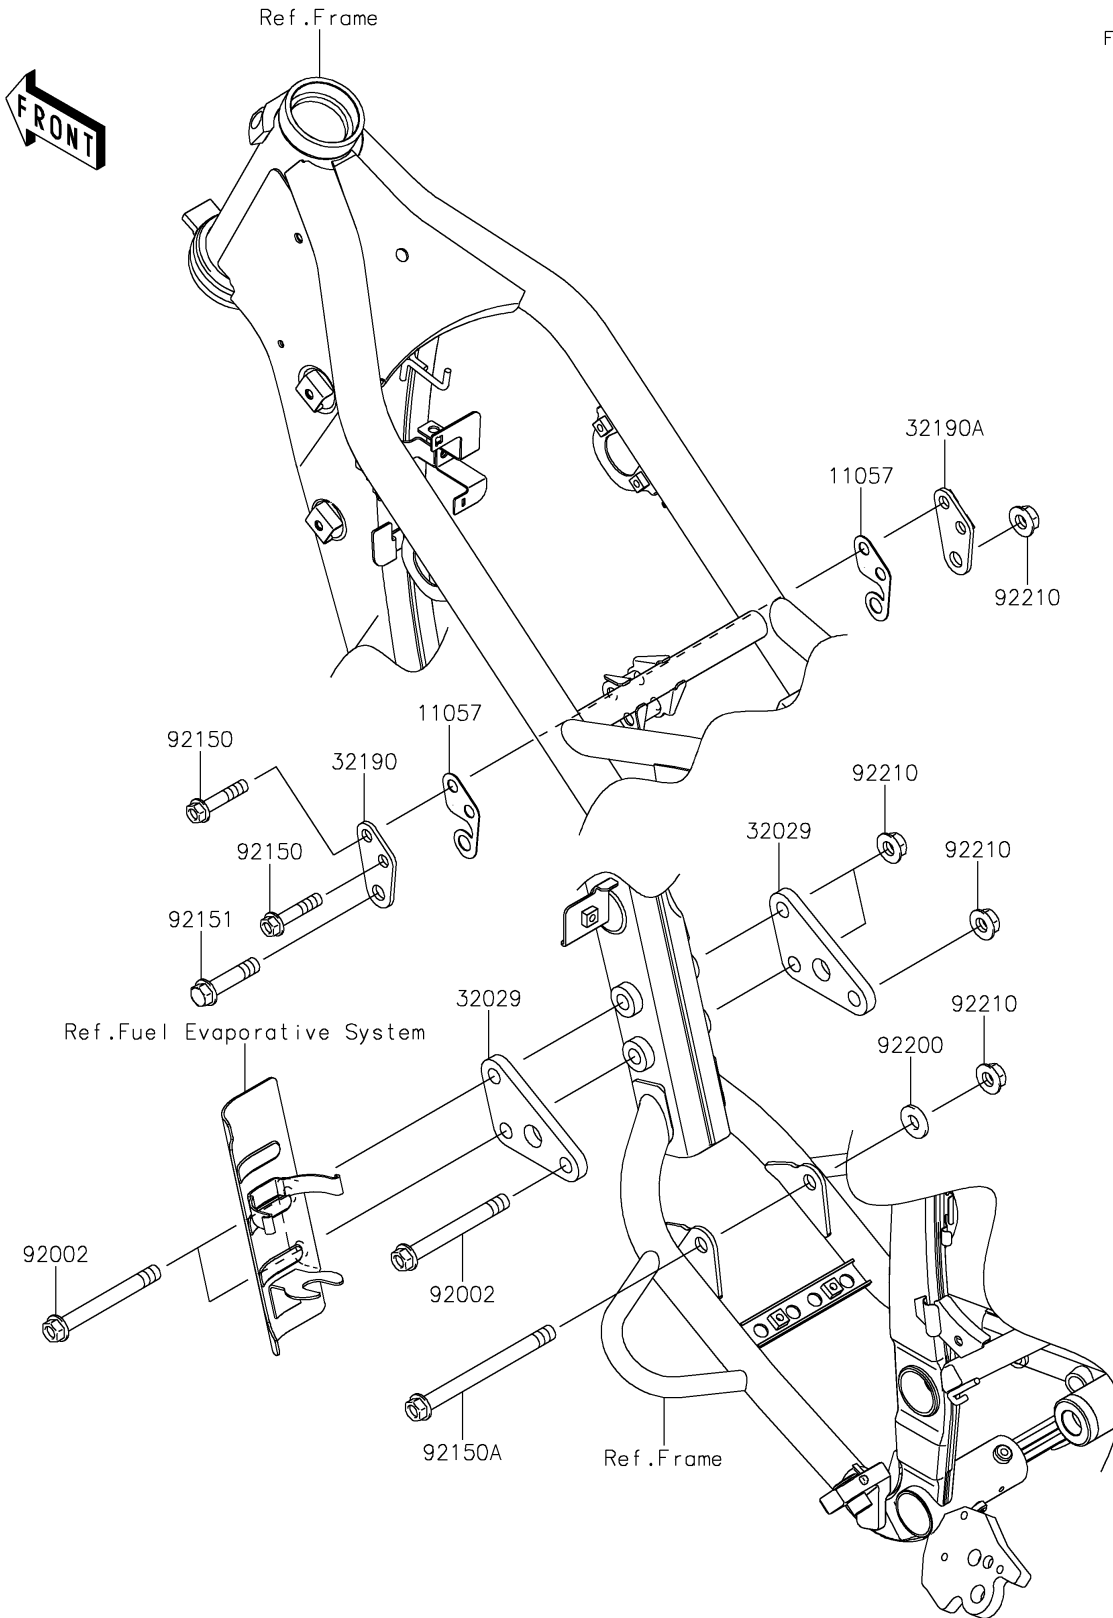

2021 KLX®300 PARTS DIAGRAM

Engine Mount

F2122

2021 KLX®300 PARTS LIST

Engine Mount

ITEM NAME	PART NUMBER	QUANTITY
-----------	-------------	----------