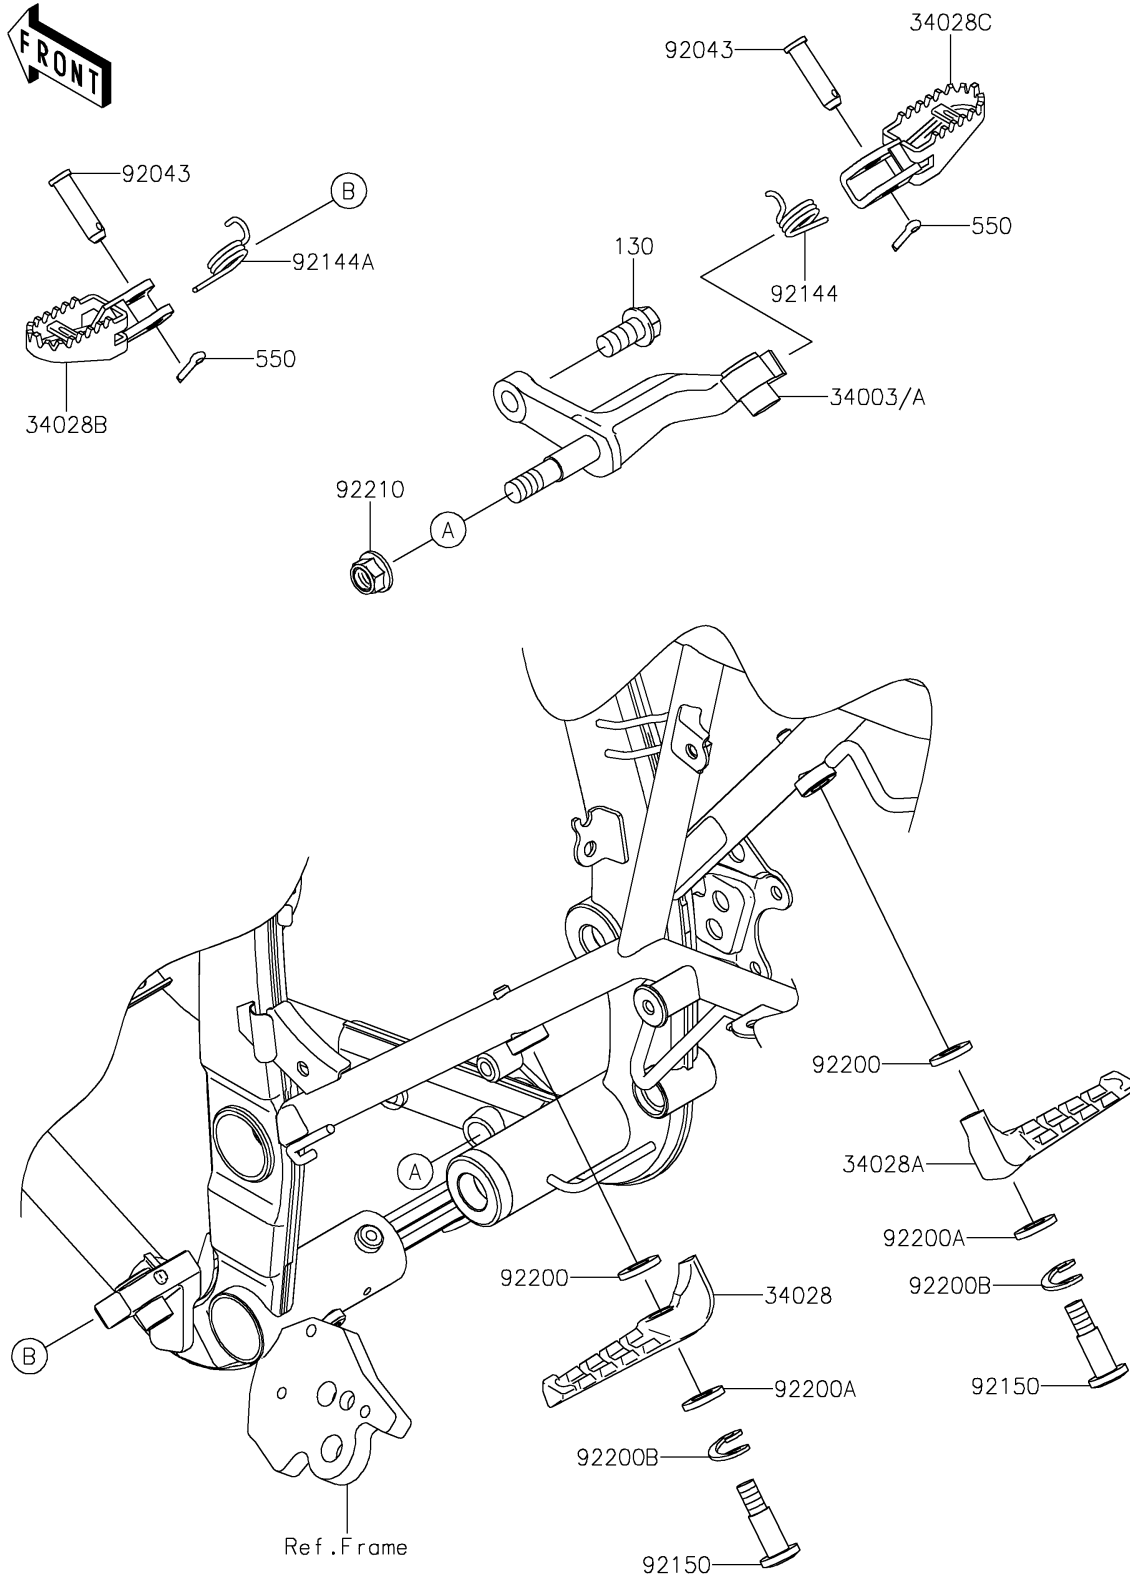

2021 KLX®300 PARTS DIAGRAM

Footrests

F2160

2021 KLX®300 PARTS LIST

Footrests

ITEM NAME	PART NUMBER	QUANTITY
HOLDER-STEP,RH,F.S.BLACK (Ref # 34003)	34003-0084-18R	1
HOLDER-STEP,RH,P.SILVER (Ref # 34003A)	34003-0084-458	1
STEP,RR,LH (Ref # 34028)	34028-0325	1
STEP,RR,RH (Ref # 34028A)	34028-0326	1
STEP,FR,LH (Ref # 34028B)	34028-1361	1
STEP,FR,RH (Ref # 34028C)	34028-1362	1
PIN,8X35.5 (Ref # 92043)	92043-115	2
SPRING,STEP RETURN,RH (Ref # 92144)	92144-1685	1
SPRING,STEP RETURN,LH (Ref # 92144A)	92144-1749	1
BOLT,SOCKET,8X34 (Ref # 92150)	92150-1584	2
WASHER,8.5X16X1.2 (Ref # 92200)	92200-0089	2
WASHER,10.5X19X2.3 (Ref # 92200A)	92200-1042	2
WASHER,SPRING (Ref # 92200B)	92200-1133	2
NUT,LOCK,FLANGED,10MM (Ref # 92210)	92210-1080	1
BOLT-FLANGED,10X20 (Ref # 130)	130CA1020	1
PIN-COTTER,2.5X15 (Ref # 550)	550AA2515	2