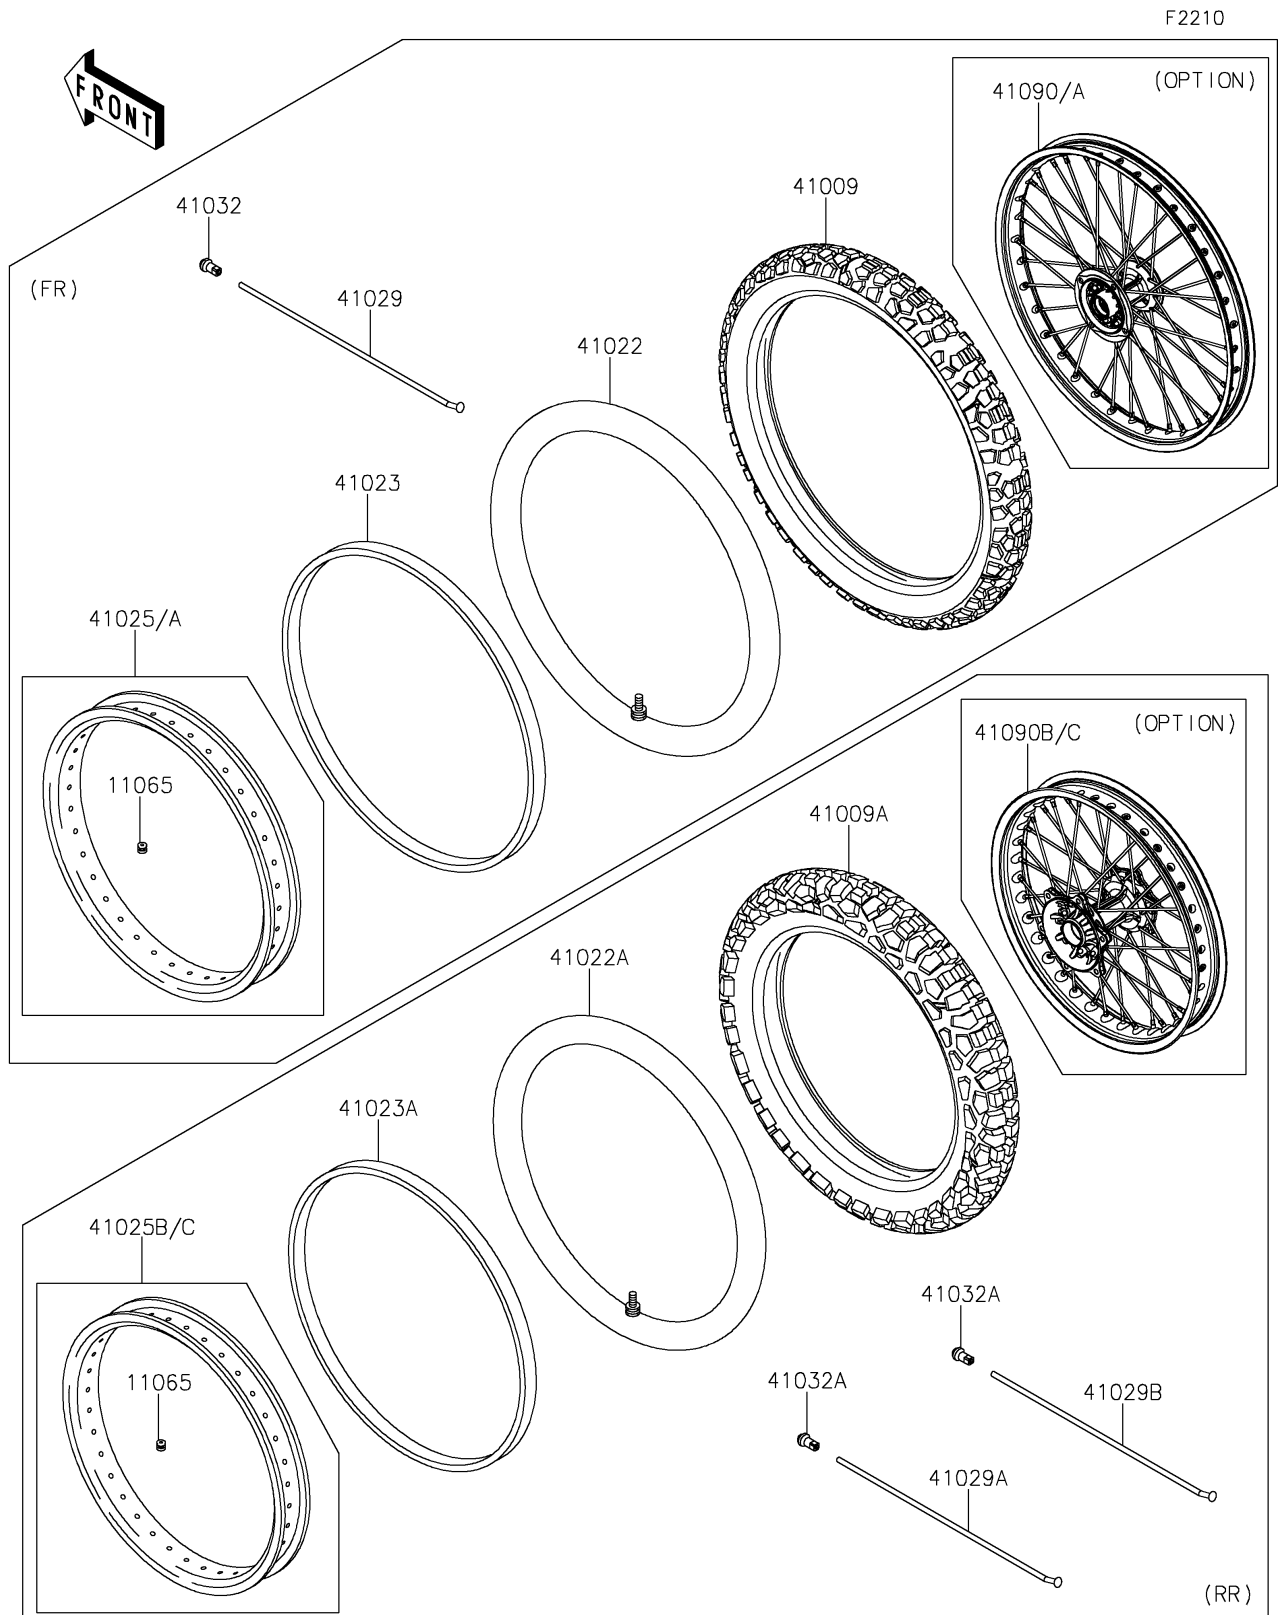

2021 KLX®300 PARTS DIAGRAM

Wheels/Tires

2021 KLX®300 PARTS LIST

Wheels/Tires

ITEM NAME	PART NUMBER	QUANTITY
-----------	-------------	----------