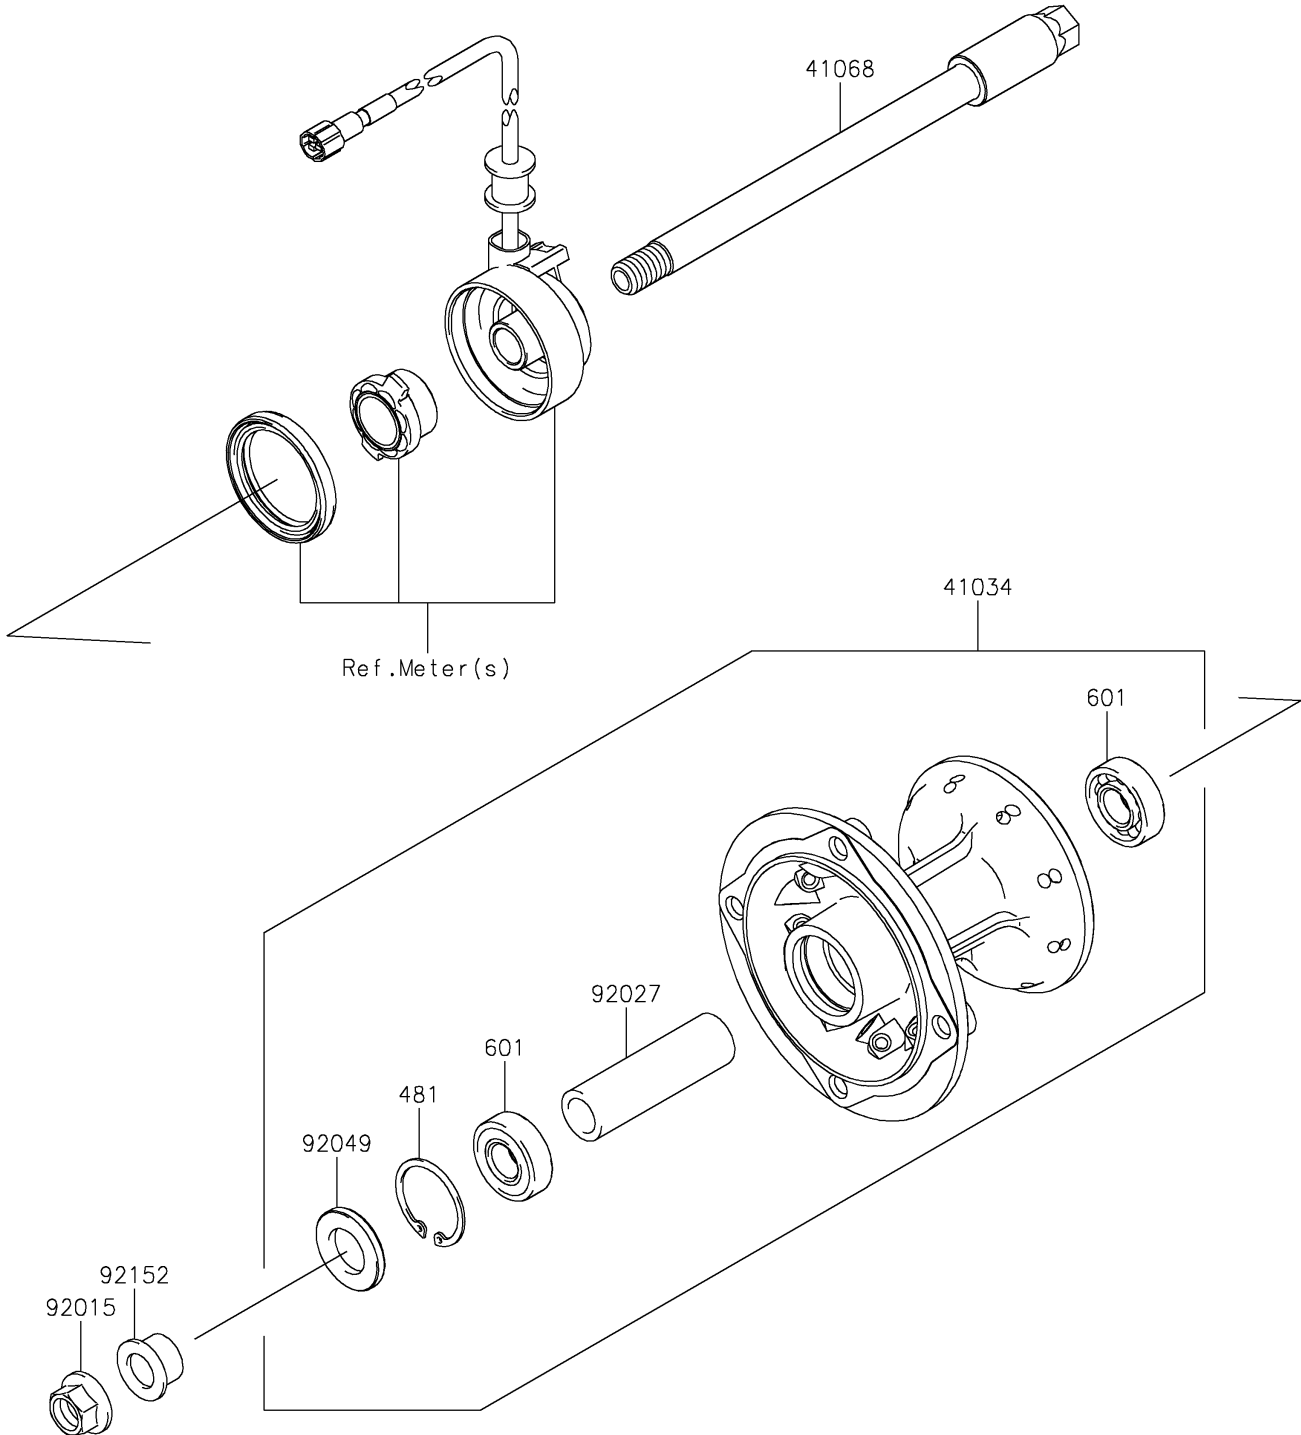

2021 KLX®300 PARTS DIAGRAM

Front Hub

F2230

2021 KLX®300 PARTS LIST

Front Hub

ITEM NAME	PART NUMBER	QUANTITY
DRUM-ASSY,FRONT BRAKE (Ref # 41034)	41034-0051	1
AXLE,FR,15X194 (Ref # 41068)	41068-0601	1
NUT,14MM (Ref # 92015)	92015-1407	1
COLLAR,15.2X22.2X75 (Ref # 92027)	92027-1958	1
SEAL-OIL (Ref # 92049)	92049-0136	1
COLLAR,FR AXLE,L=14 (Ref # 92152)	92152-0528	1
CIRCLIP-TYPE-C,35MM (Ref # 481)	481J3500	1
BEARING-BALL,#6202UG (Ref # 601)	601B6202UG	2