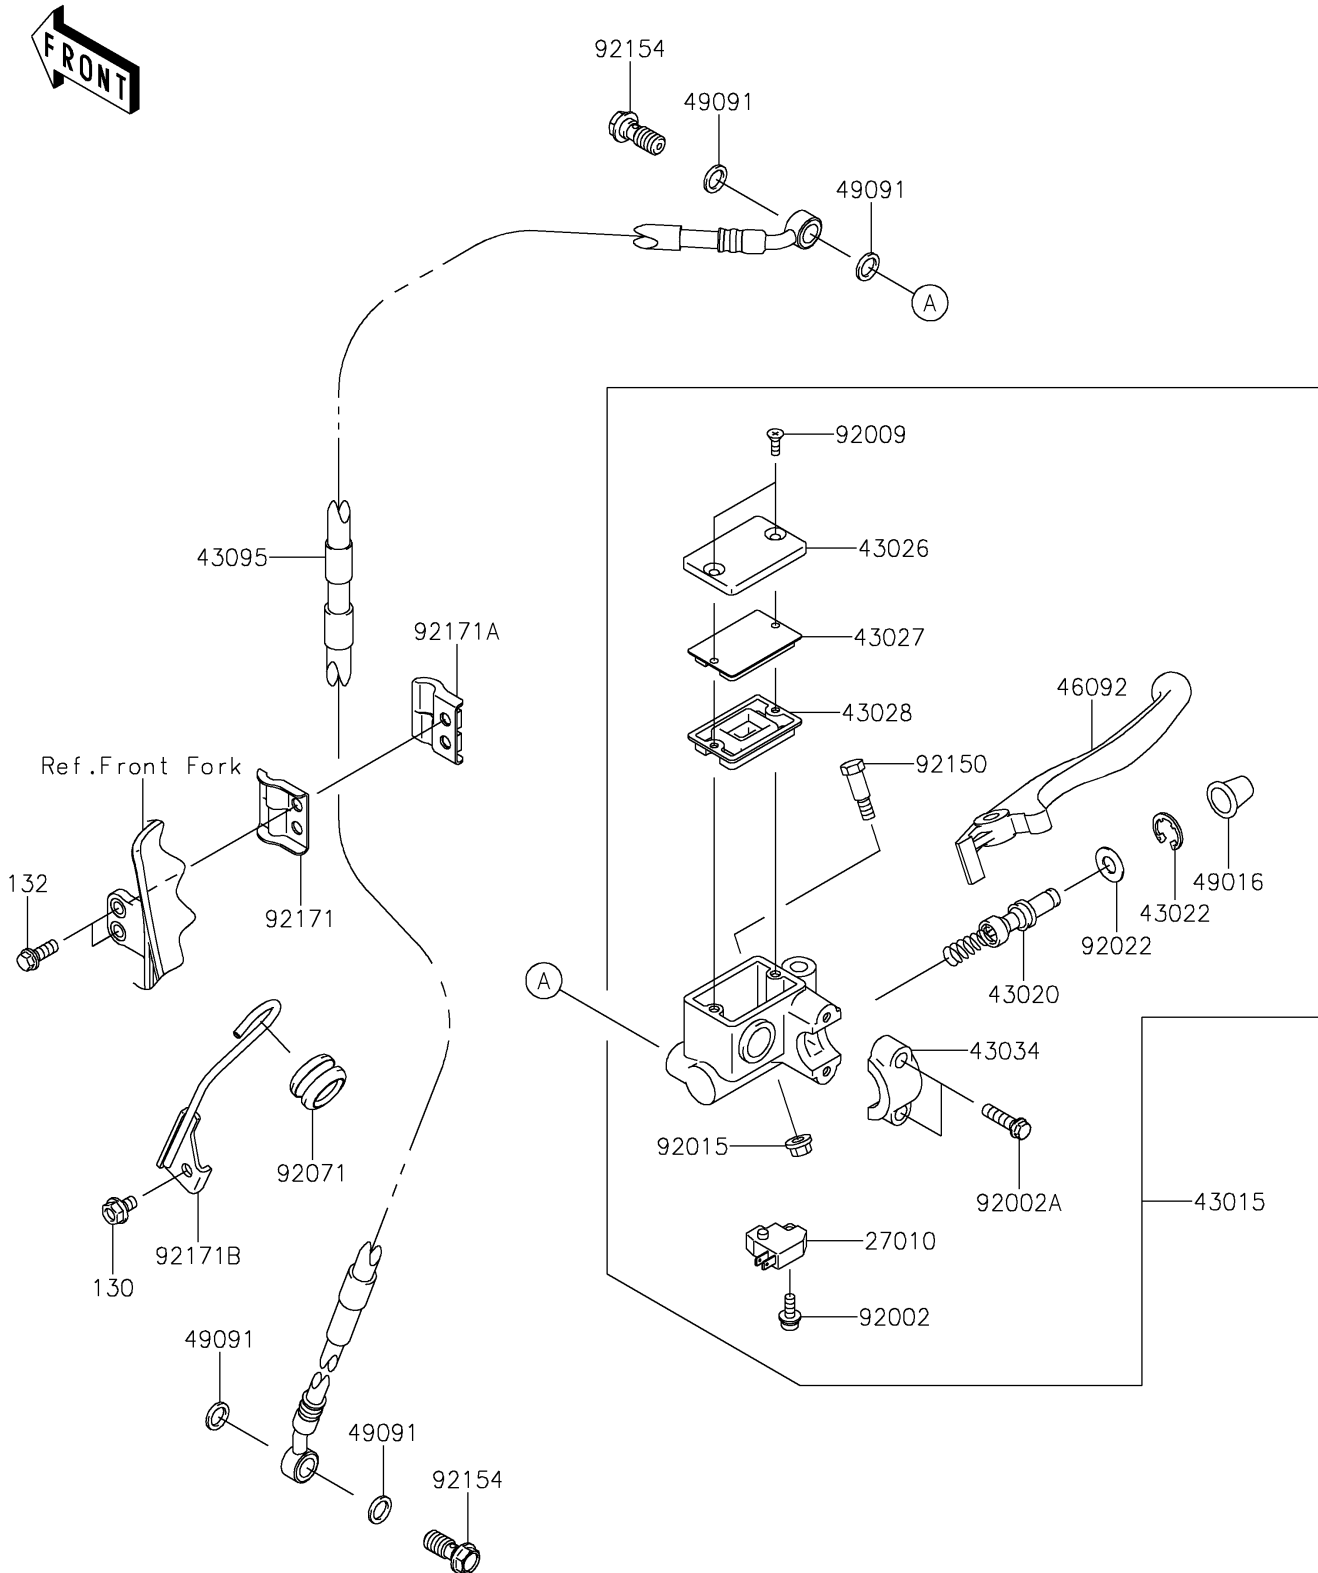

2021 KLX®300 PARTS DIAGRAM

Front Master Cylinder

F2291

2021 KLX®300 PARTS LIST

Front Master Cylinder

ITEM NAME	PART NUMBER	QUANTITY
-----------	-------------	----------