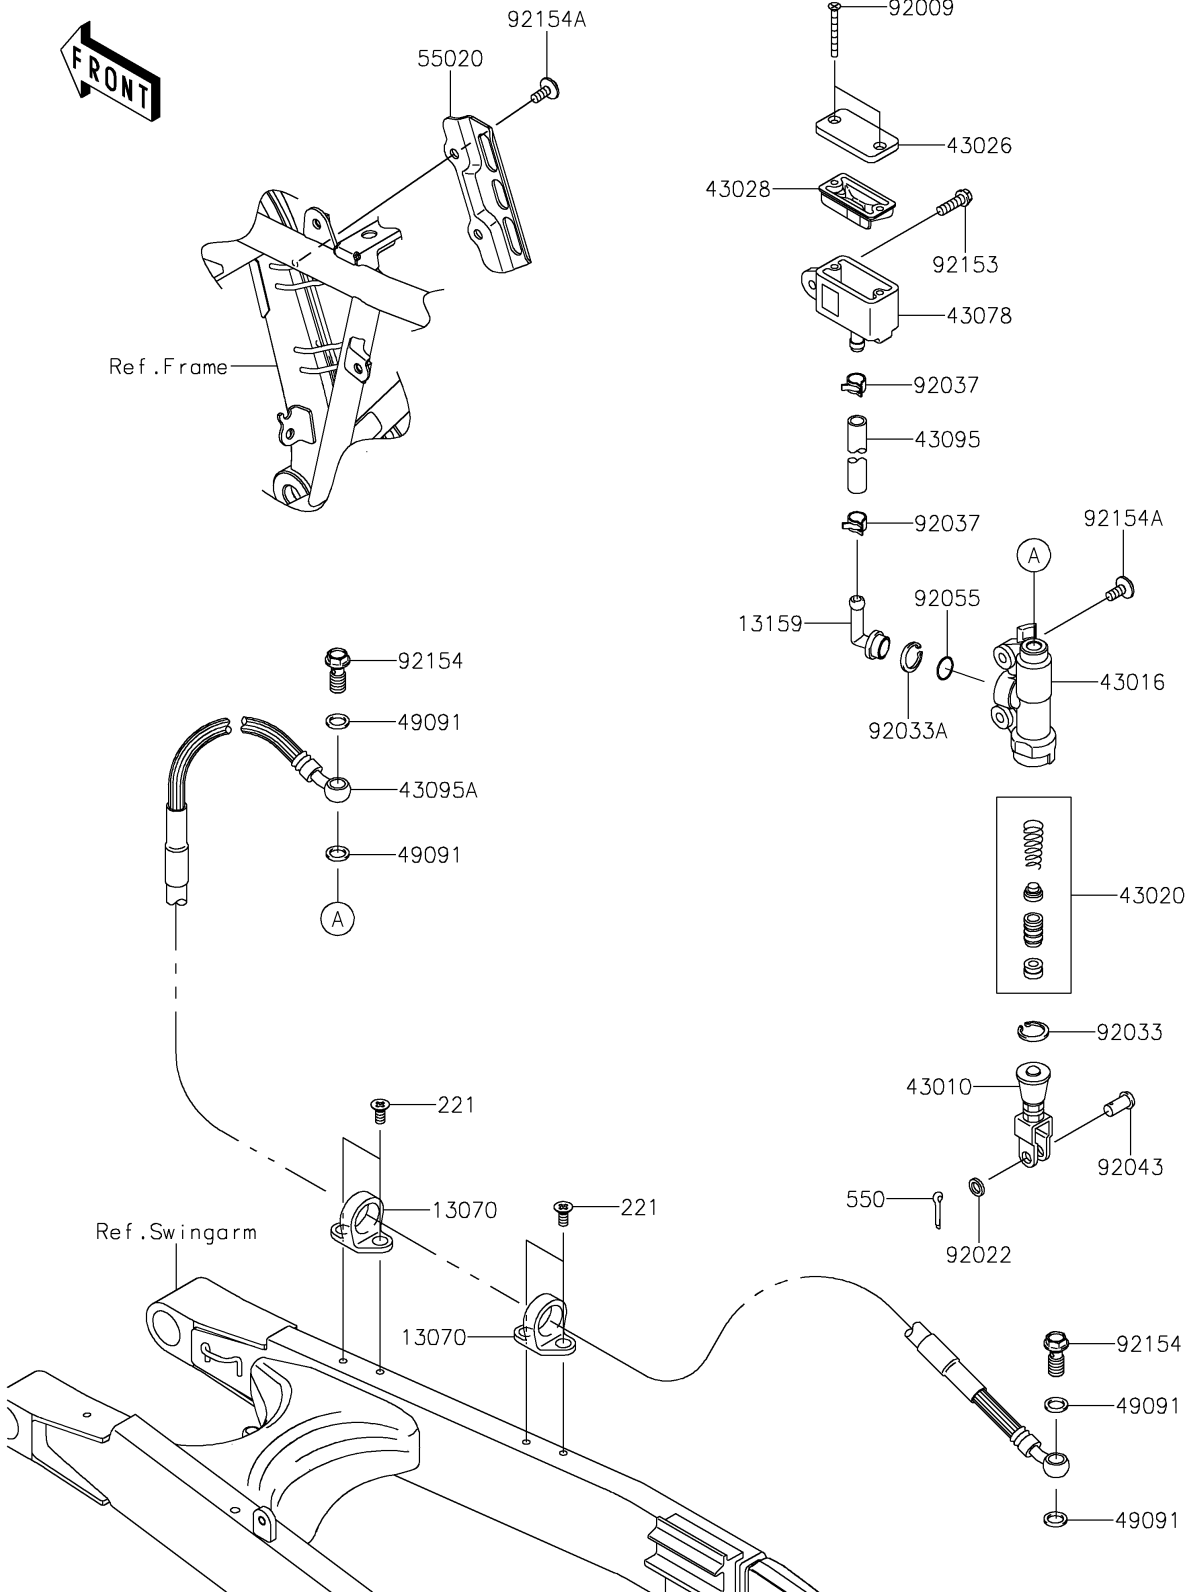

2021 KLX®300 PARTS DIAGRAM

Rear Master Cylinder

F2293

2021 KLX®300 PARTS LIST

Rear Master Cylinder

ITEM NAME	PART NUMBER	QUANTITY
-----------	-------------	----------