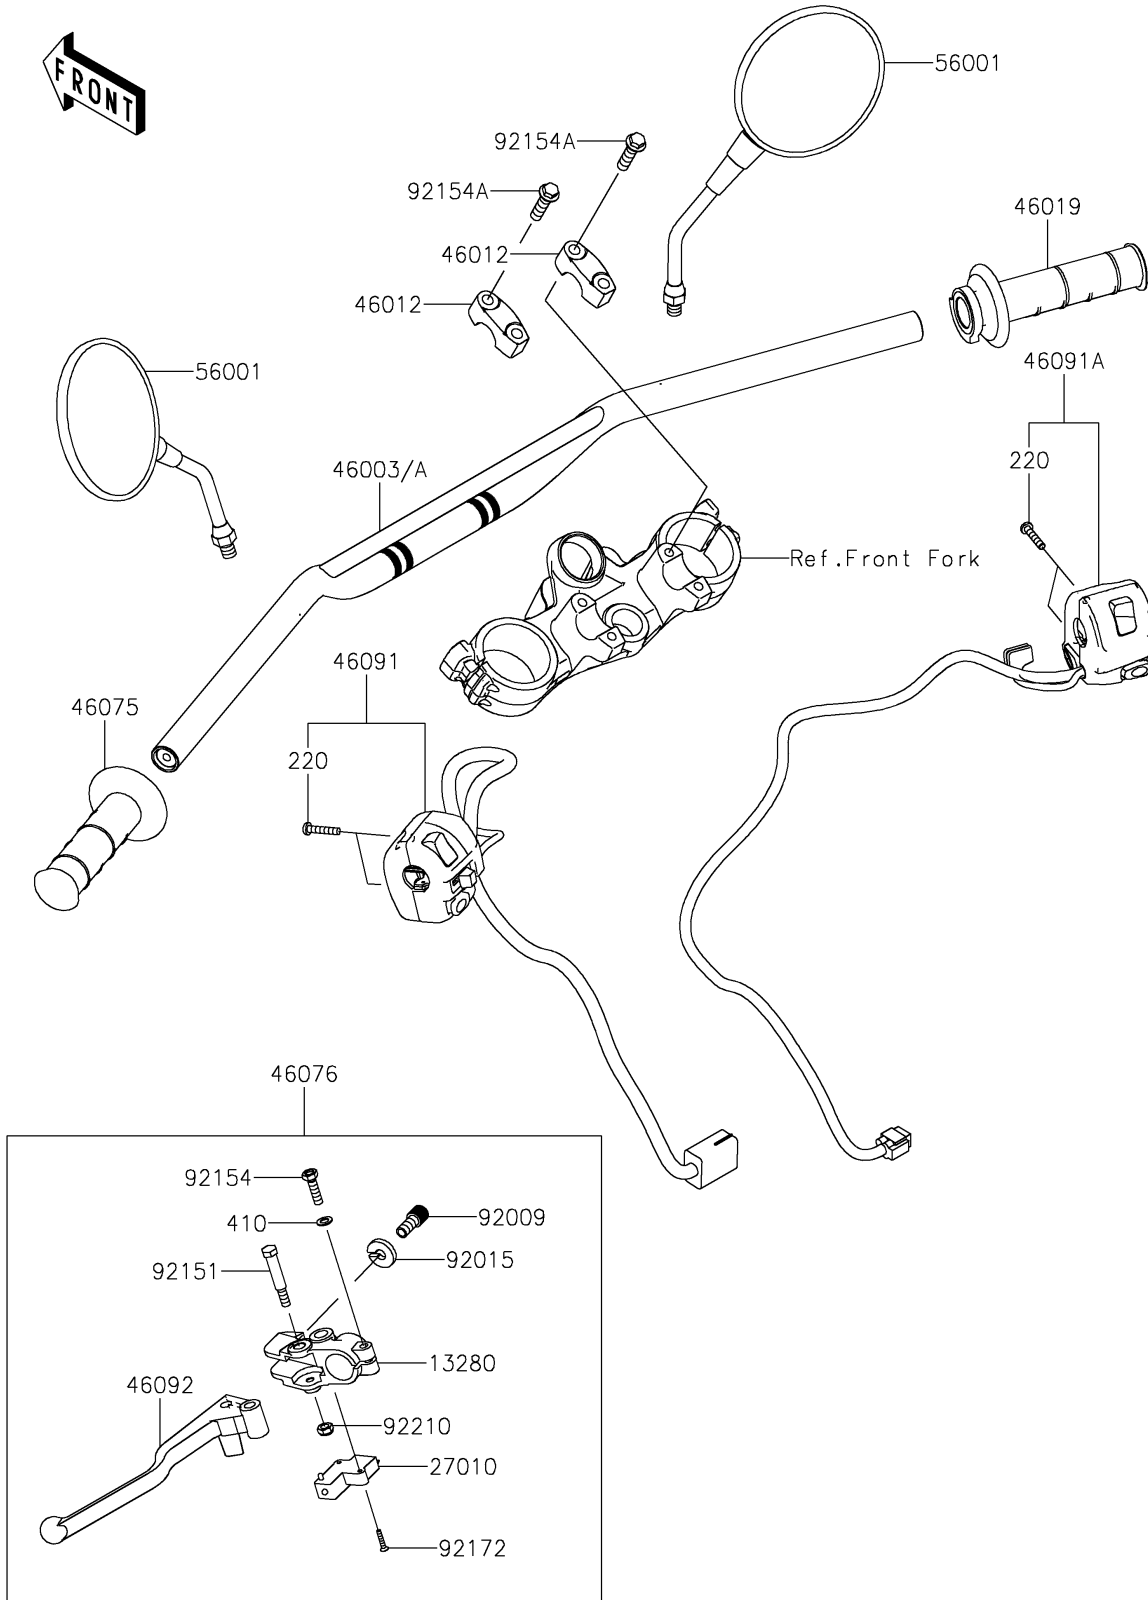

2021 KLX®300 PARTS DIAGRAM

Handlebar

F2310

2021 KLX®300 PARTS LIST

Handlebar

ITEM NAME	PART NUMBER	QUANTITY
HOLDER,CLUTCH LEVER (Ref # 13280)	13280-0105	1
SWITCH,CLUTCH (Ref # 27010)	27010-0729	1
HANDLE,F.S.BLACK (Ref # 46003)	46003-0789-18R	1
HANDLE,P.SILVER (Ref # 46003A)	46003-0789-458	1
HOLDER-HANDLE,UPP,F.S.BLACK (Ref # 46012)	46012-0101-18R	2
GRIP-ASSY,THROTTLE (Ref # 46019)	46019-0026	1
GRIP,LH (Ref # 46075)	46075-0082	1
LEVER-ASSY-GRIP,CLUTCH (Ref # 46076)	46076-0148	1
HOUSING-ASSY-CONTROL,LH (Ref # 46091)	46091-0533	1
HOUSING-ASSY-CONTROL,RH (Ref # 46091A)	46091-0534	1
LEVER-GRIP,CLUTCH (Ref # 46092)	46092-0050	1
MIRROR-ASSY (Ref # 56001)	56001-1285	2
SCREW,CABLE ADJUST,8MM,BLACK (Ref # 92009)	92009-1134	1
NUT,CABLE ADJUST LOCK,8MM,BLK (Ref # 92015)	92015-1197	1
BOLT,LEVER SET (Ref # 92151)	92151-1986	1
BOLT,UPSET,6X22 (Ref # 92154)	92154-1422	1
BOLT,FLANGED,8X30 (Ref # 92154A)	92154-3840	4
SCREW-CSK-CROS,3X16 (Ref # 92172)	92172-1187	2
NUT,LOCK,6MM (Ref # 92210)	92210-1551	1
SCREW-PAN-CROS,5X25 (Ref # 220)	220AB0525	4
WASHER-PLAIN-SMALL,6MM (Ref # 410)	410AB0600	1