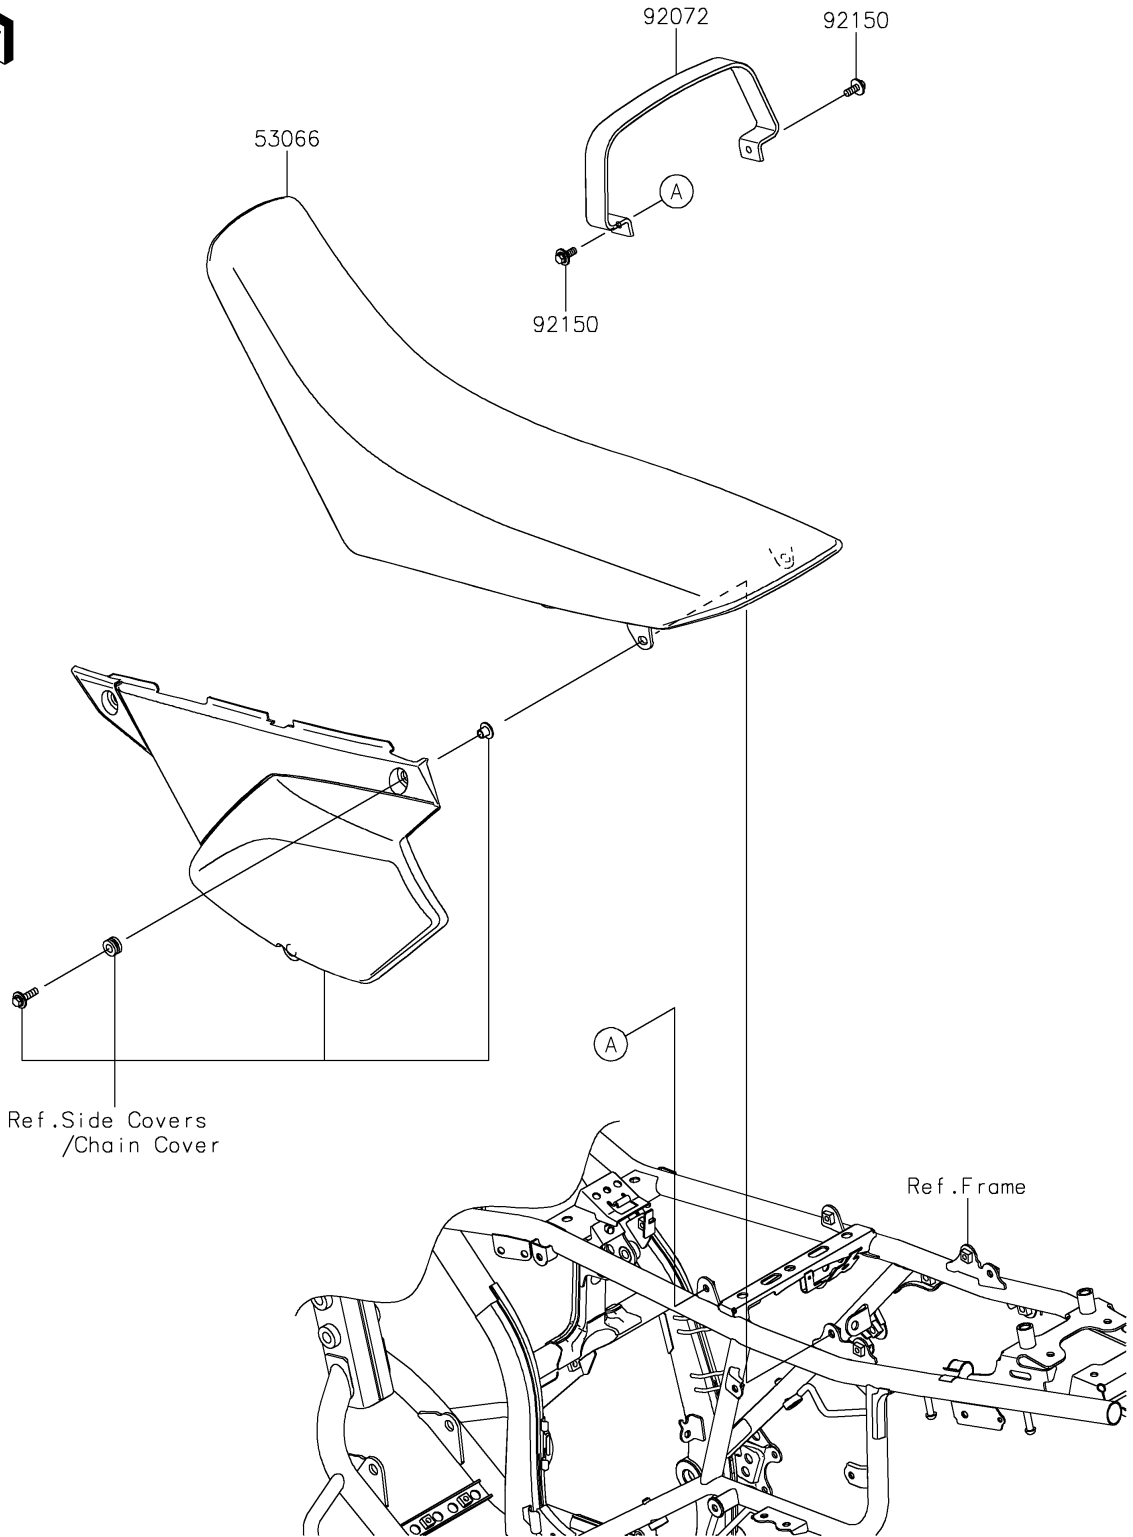

2021 KLX®300 PARTS DIAGRAM

Seat

F2510

2021 KLX®300 PARTS LIST

Seat

ITEM NAME	PART NUMBER	QUANTITY
SEAT-ASSY,DUAL,BLACK+WHT (Ref # 53066)	53066-0697-MW	1
BAND,BLACK (Ref # 92072)	92072-0880-MA	1
BOLT,FLANGED,6X16 (Ref # 92150)	92150-1506	2