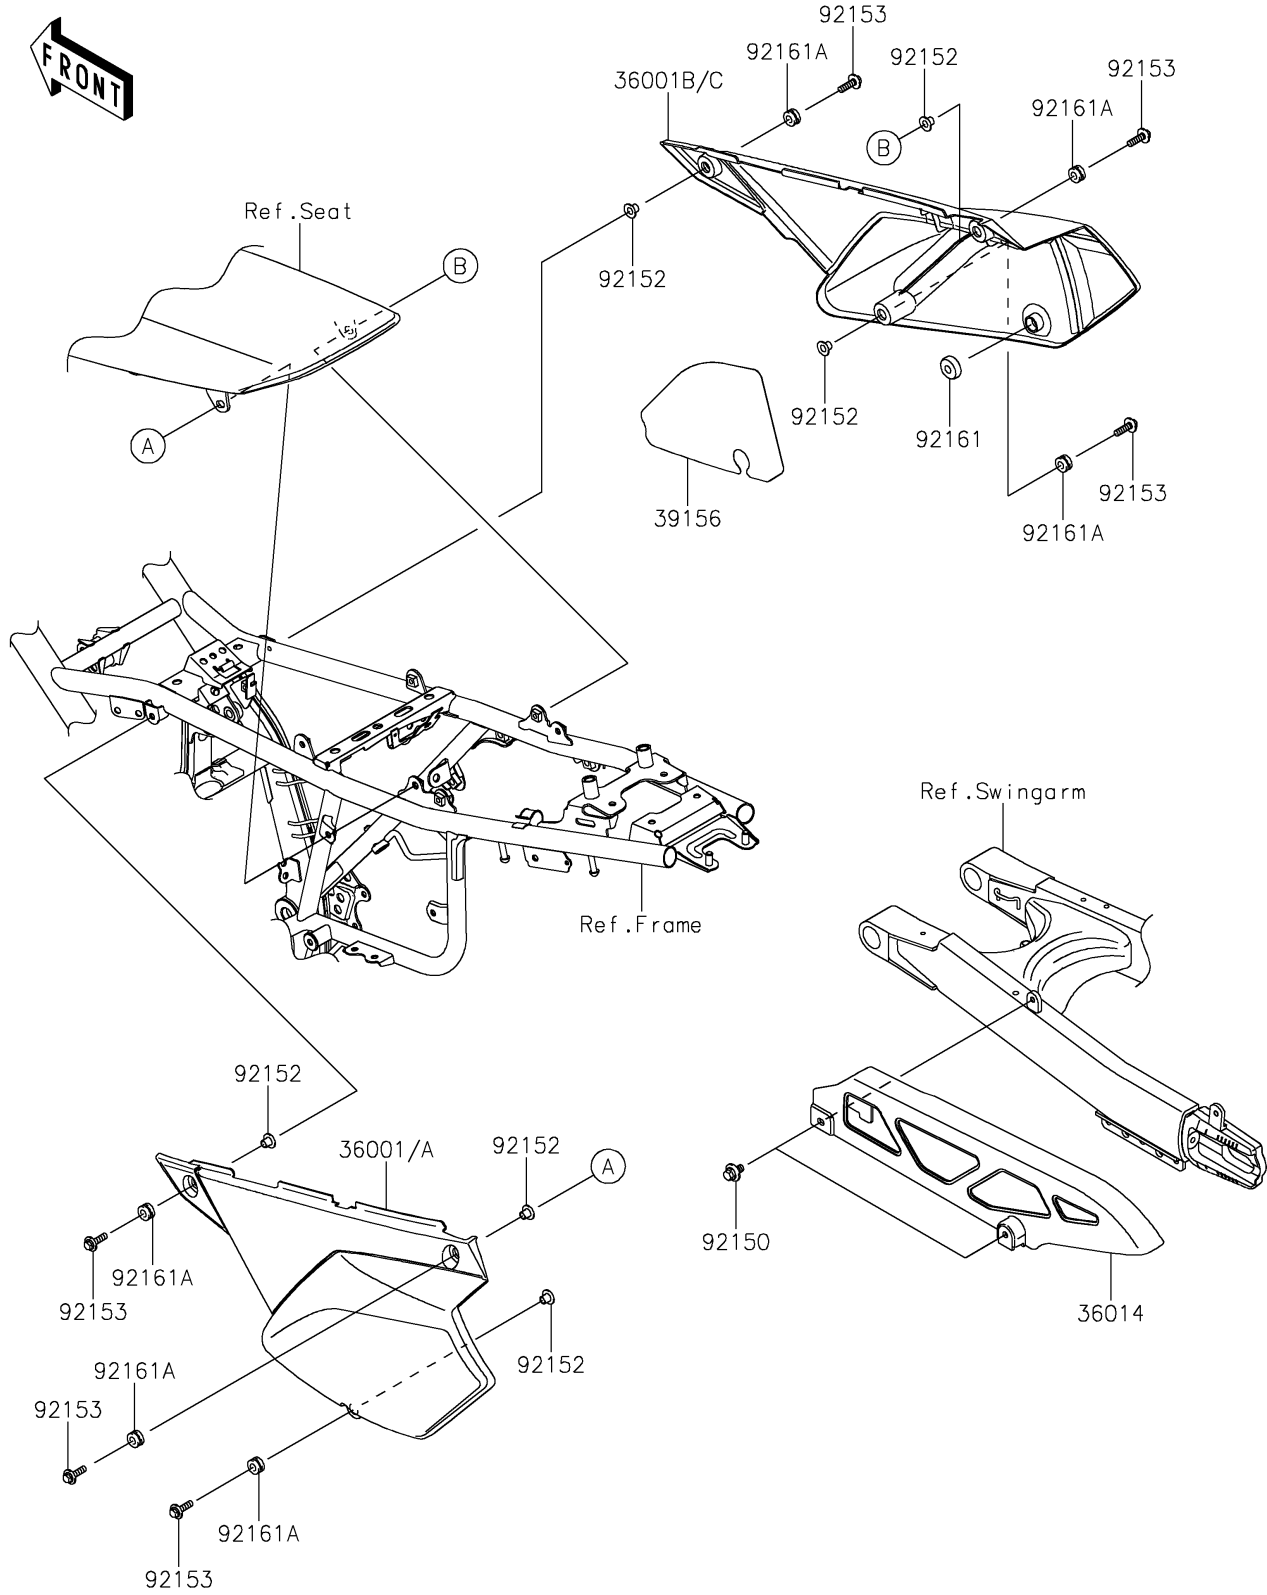

# 2021 KLX®300 PARTS DIAGRAM

## Side Covers/Chain Cover

F2610

## 2021 KLX®300 PARTS LIST

### Side Covers/Chain Cover

ITEM NAME	PART NUMBER	QUANTITY
COVER-SIDE,LH,B.WHITE (Ref # 36001)	36001-0173-266	1
COVER-SIDE,LH,F.C.GRAY (Ref # 36001A)	36001-0173-36Y	1
COVER-SIDE,RH,B.WHITE (Ref # 36001B)	36001-0175-266	1
COVER-SIDE,RH,F.C.GRAY (Ref # 36001C)	36001-0175-36Y	1
CASE-CHAIN (Ref # 36014)	36014-0050	1
PAD,SIDE COVER,RH (Ref # 39156)	39156-0198	1
BOLT,6X12 (Ref # 92150)	92150-1435	2
COLLAR,6.3X8.3X9.2 (Ref # 92152)	92152-0237	6
BOLT,FLANGED,6X22 (Ref # 92153)	92153-0950	6
DAMPER (Ref # 92161)	92161-0605	1
DAMPER,8X16X8.6 (Ref # 92161A)	92161-0685	6