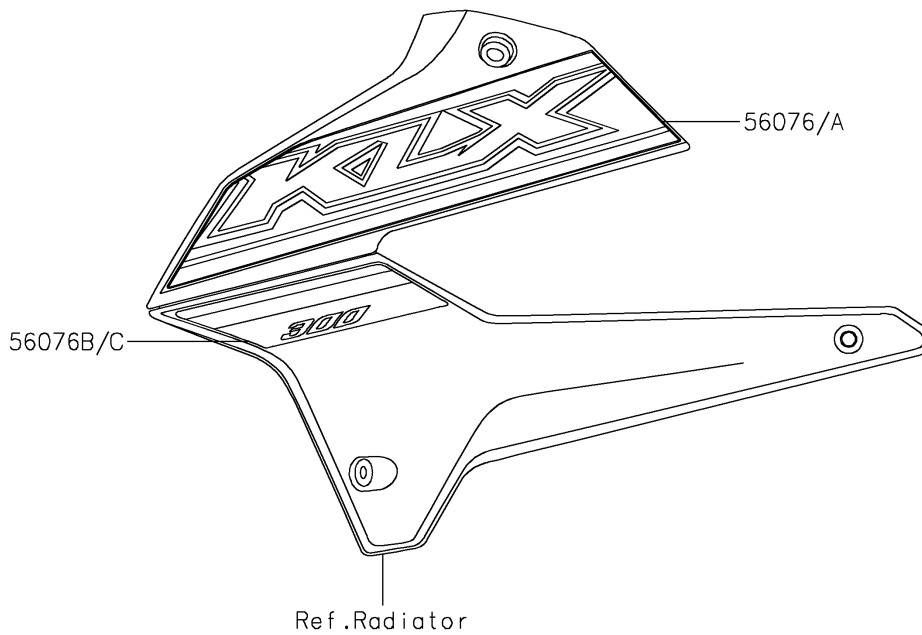

2021 KLX®300 PARTS DIAGRAM

Decals(Green)(DMFNN/DMFNL)

F2861

2021 KLX®300 PARTS LIST

Decals(Green)(DMFNN/DMFNL)

ITEM NAME	PART NUMBER	QUANTITY
-----------	-------------	----------