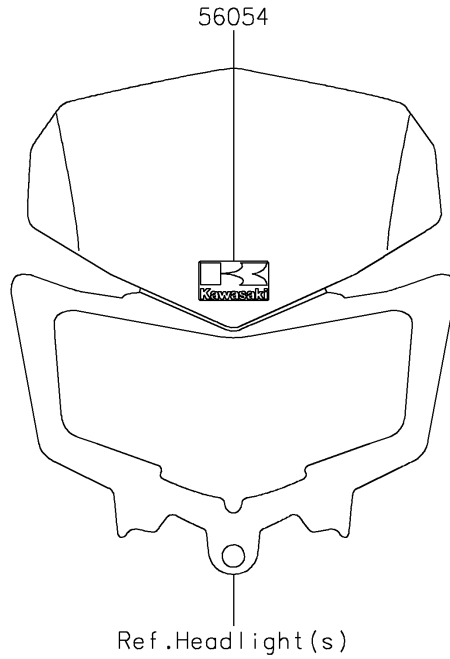

2021 KLX®300 PARTS DIAGRAM

Decals(Green)(DMFNN/DMFNL)

F2861

2021 KLX®300 PARTS LIST

Decals(Green)(DMFNN/DMFNL)

ITEM NAME	PART NUMBER	QUANTITY
-----------	-------------	----------