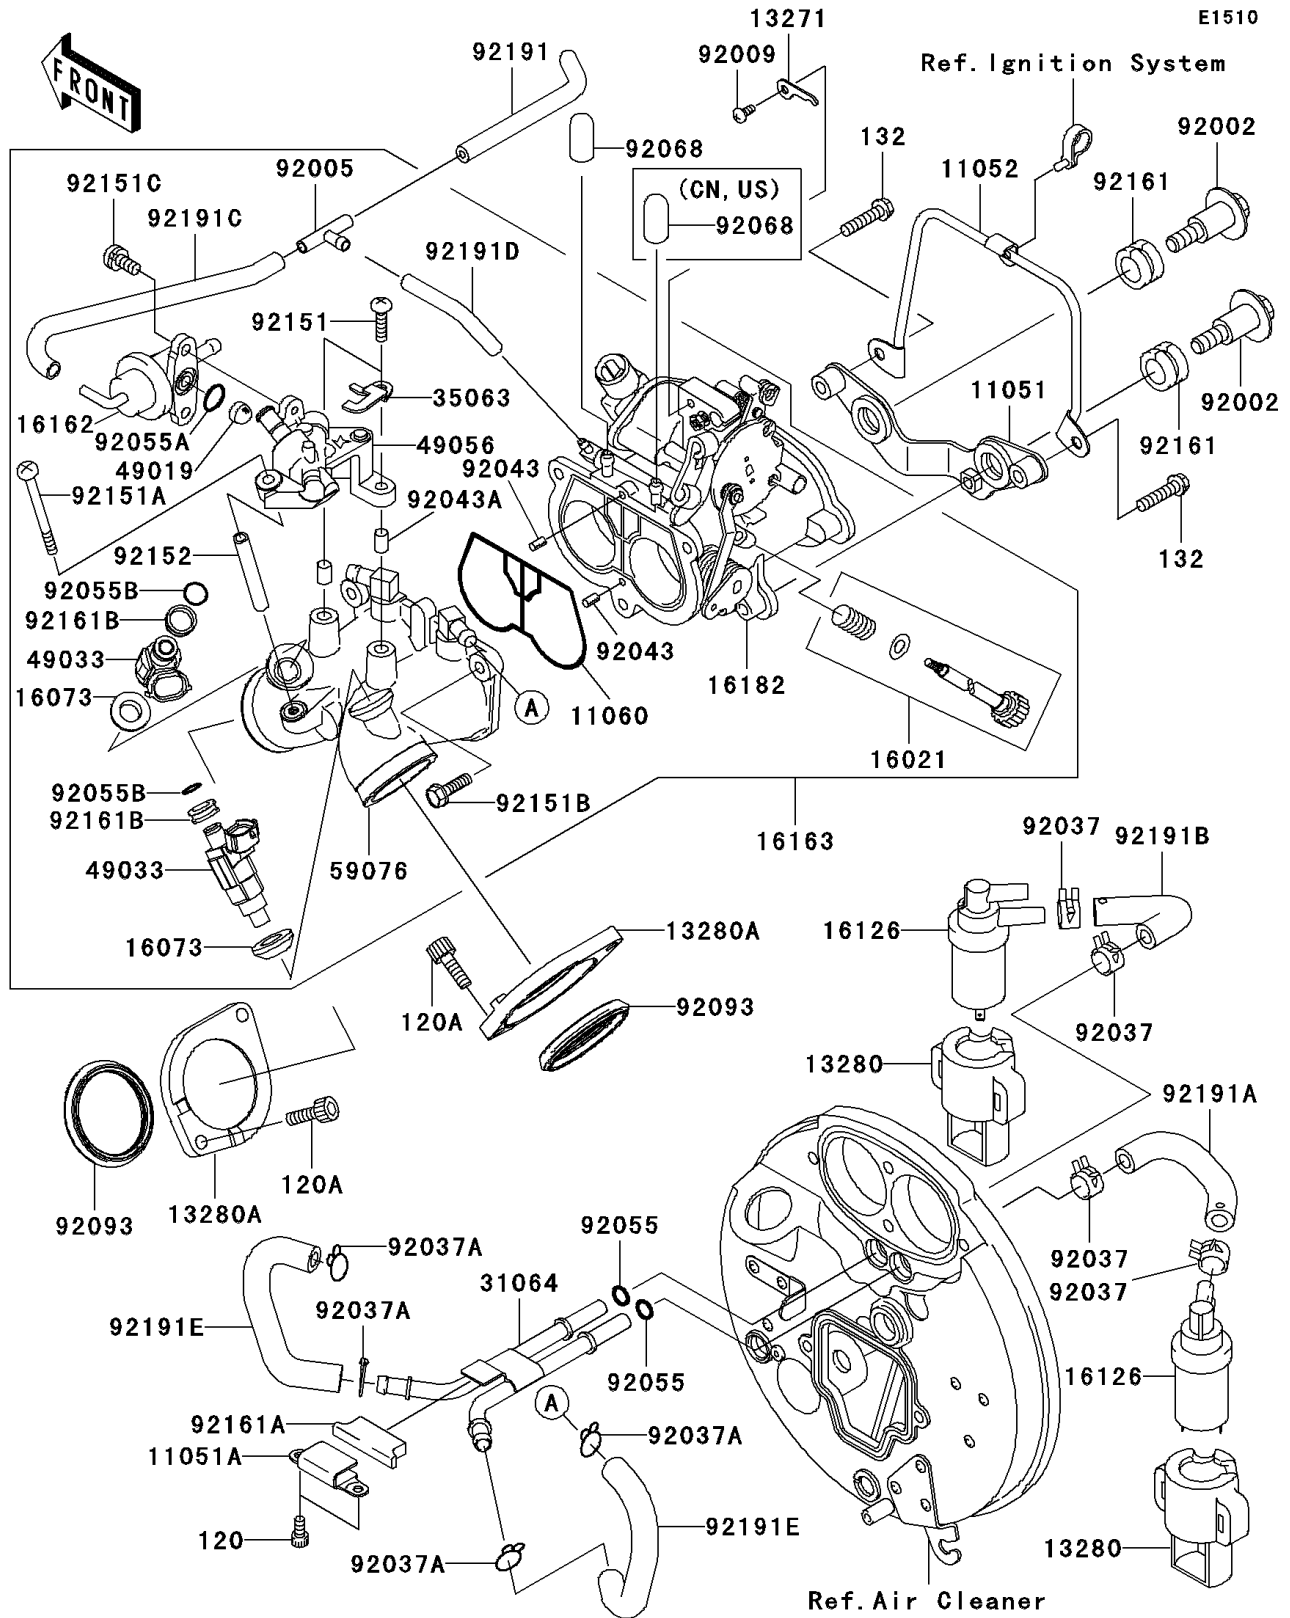

2007 Vulcan 1600 Mean Streak PARTS DIAGRAM

Throttle