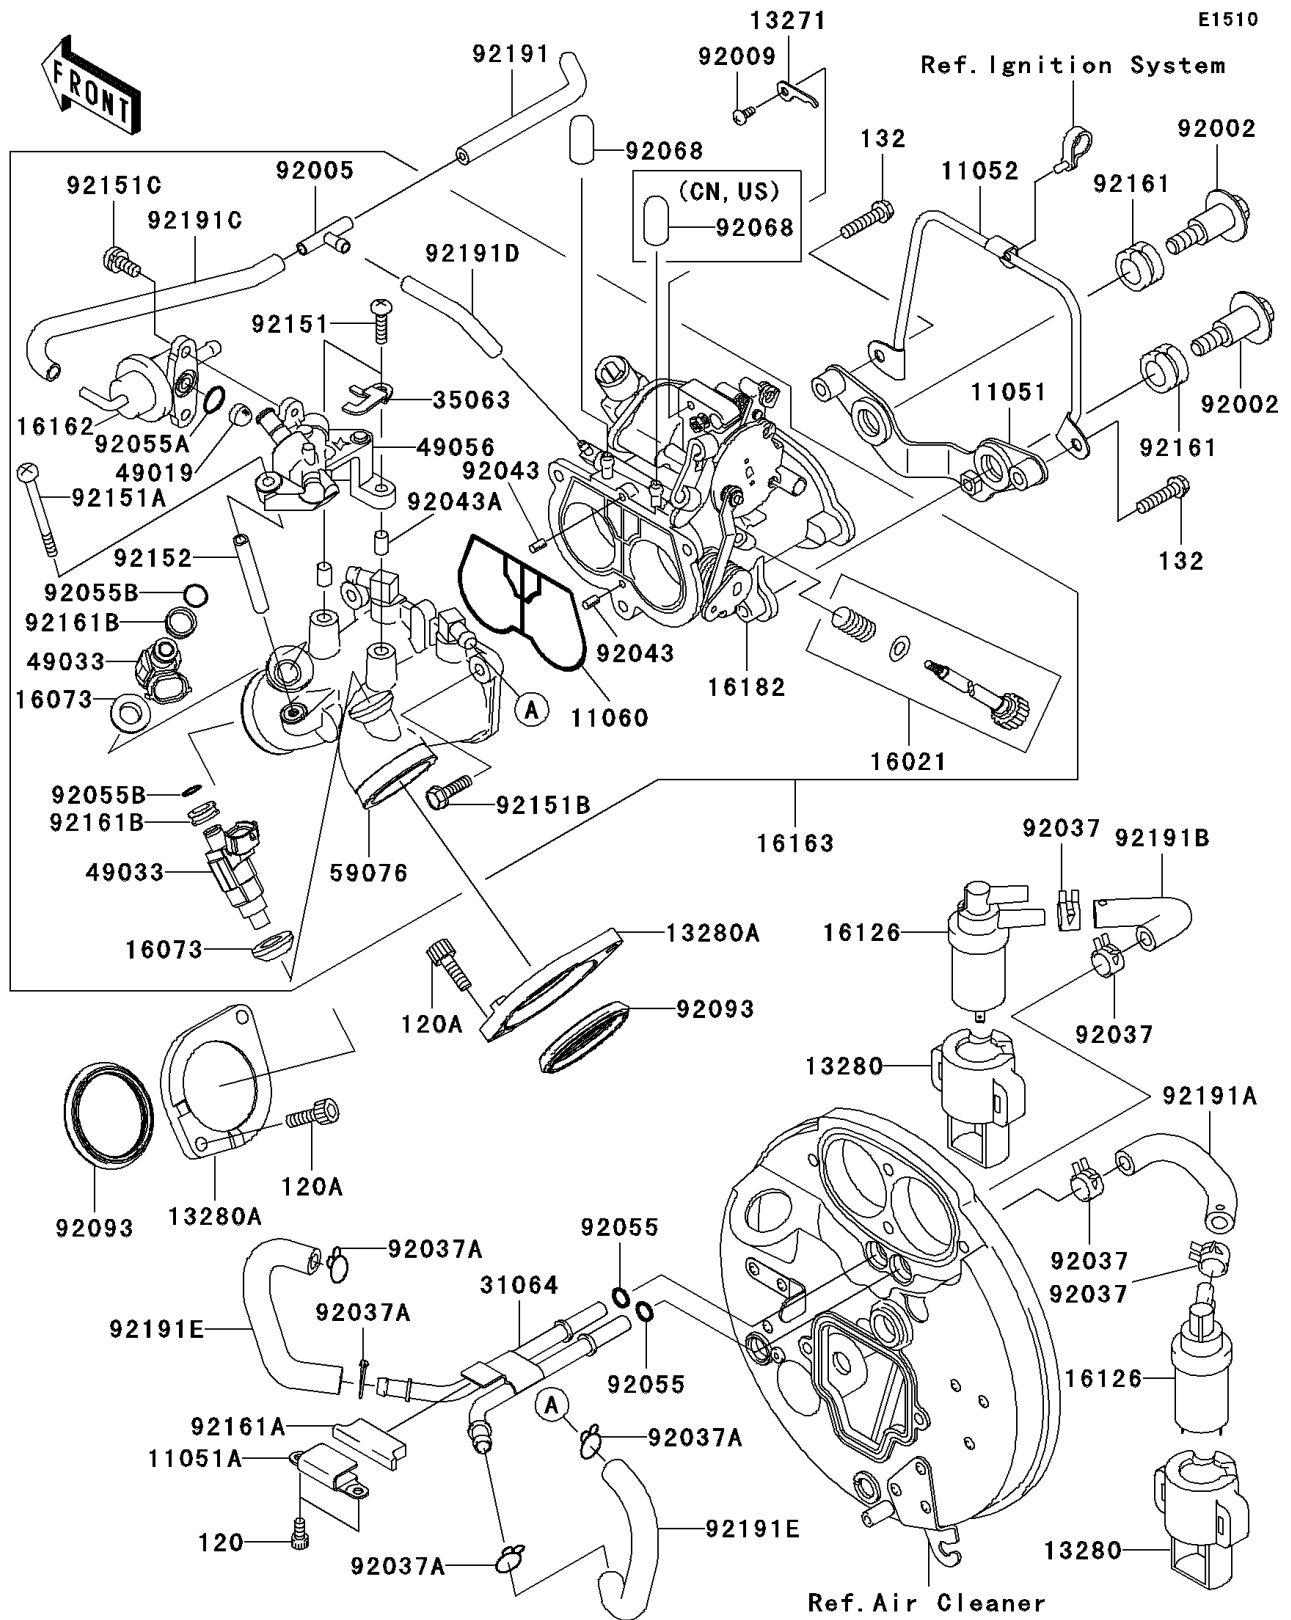

2007 Vulcan 1600 Mean Streak PARTS DIAGRAM

Throttle