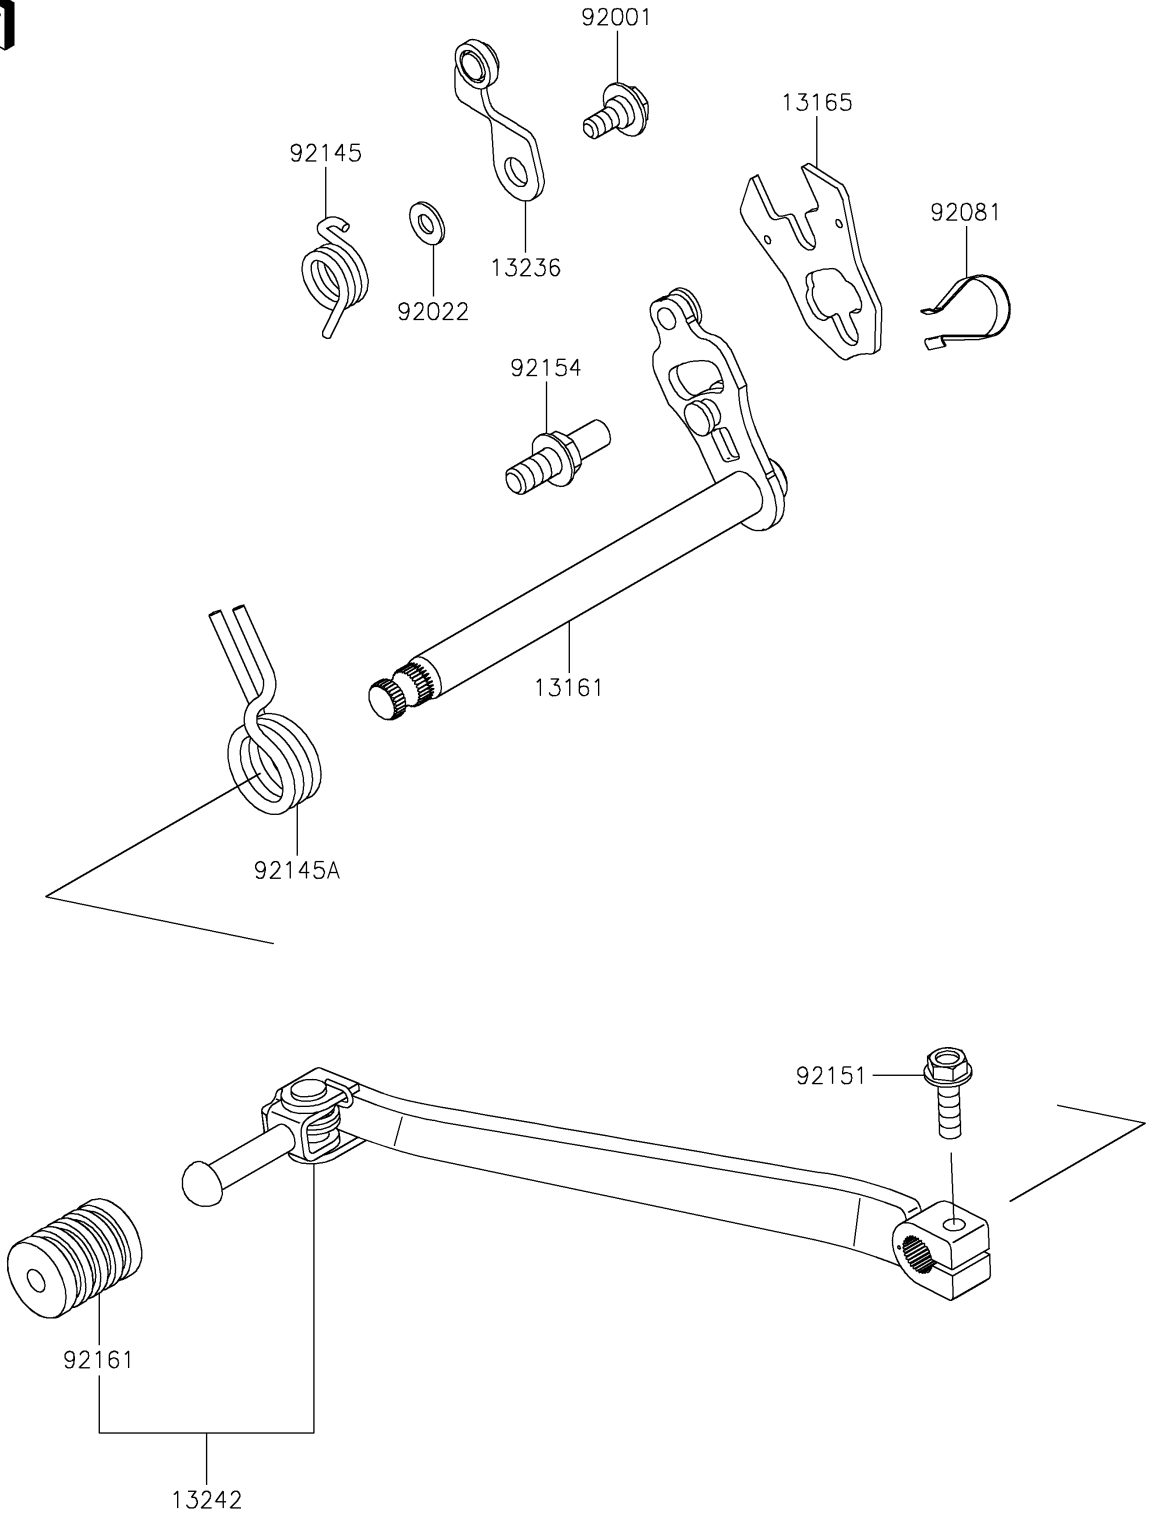

# 2022 KLR® 650 PARTS DIAGRAM

Gear Change Mechanism

E1370

# 2022 KLR® 650 PARTS LIST

Gear Change Mechanism

ITEM NAME	PART NUMBER	QUANTITY
-----------	-------------	----------