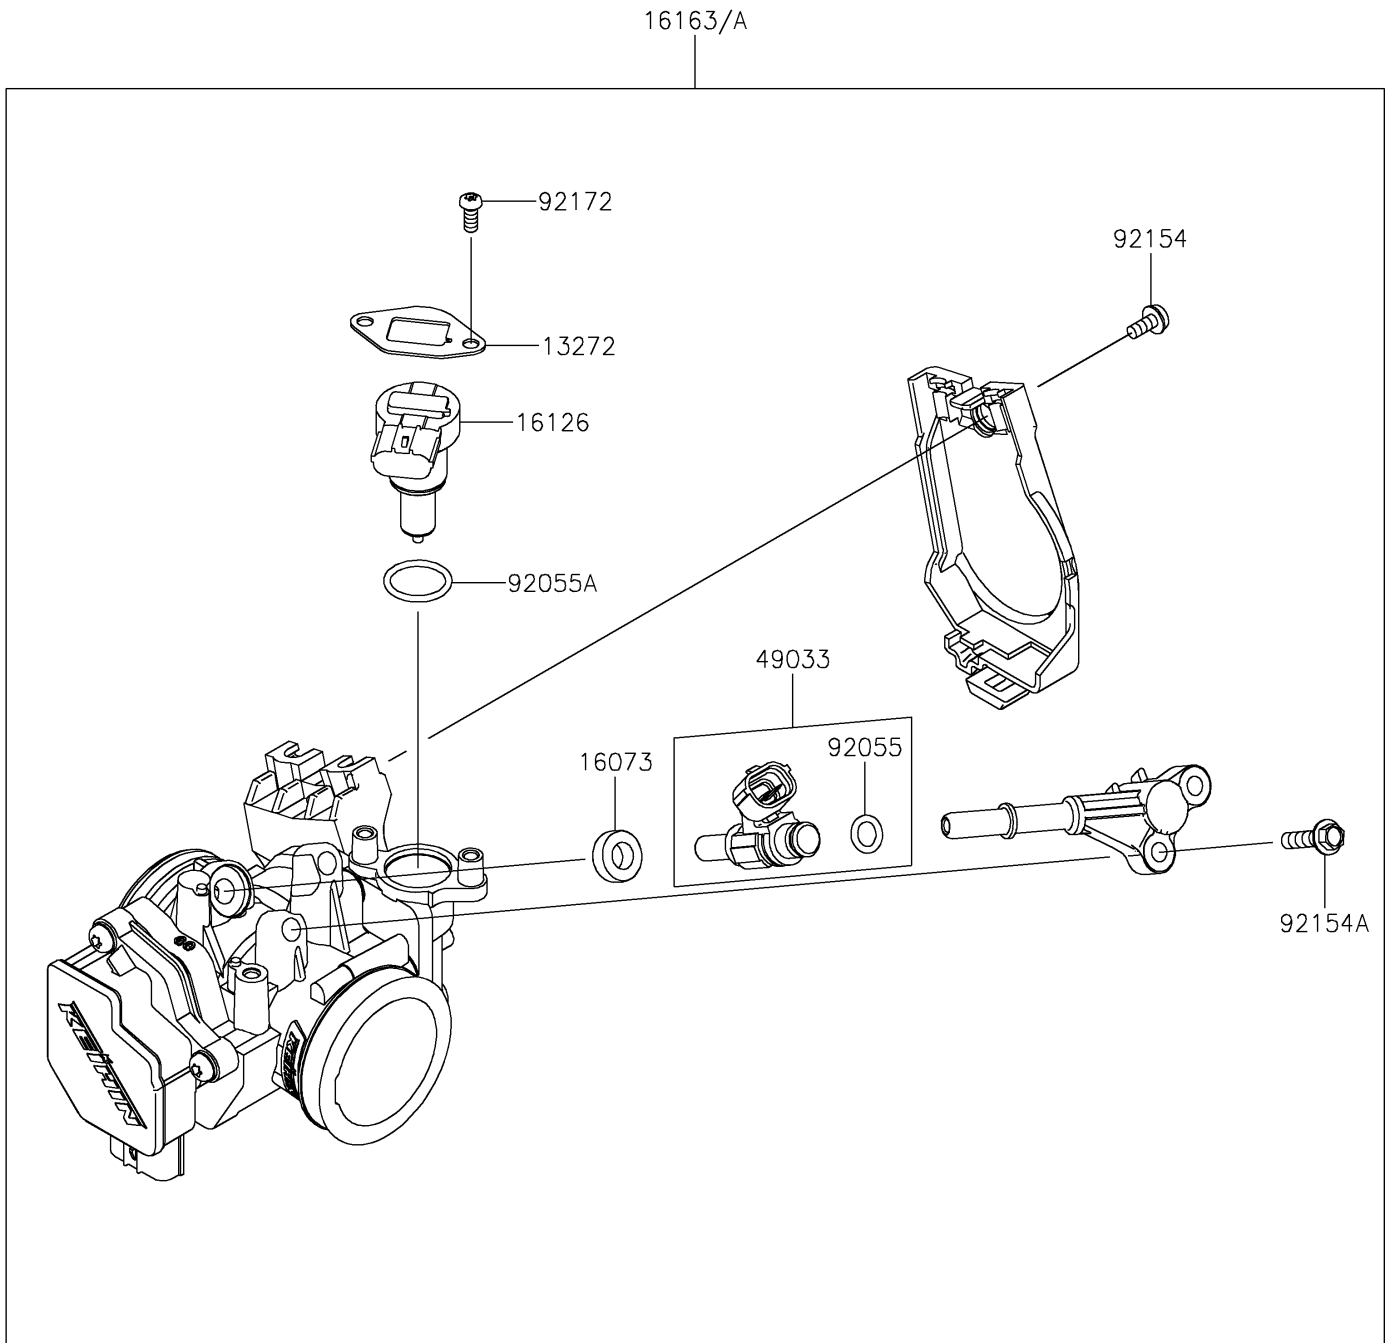

2022 KLR® 650 PARTS DIAGRAM

Throttle

E1510

2022 KLR® 650 PARTS LIST

Throttle

ITEM NAME	PART NUMBER	QUANTITY
PLATE (Ref # 13272)	13272-1862	1
INSULATOR (Ref # 16073)	16073-0129	1
VALVE,IACV (Ref # 16126)	16126-0768	1
NOZZLE-INJECTION (Ref # 49033)	49033-0578	1
RING-O,INJECTION NOZZLE (Ref # 92055)	92055-0124	1
RING-O (Ref # 92055A)	92055-0826	1
BOLT (Ref # 92154)	92154-0133	1
BOLT,FLANGED,5X20 (Ref # 92154A)	92154-1559	2
SCREW,TORX (Ref # 92172)	92172-0903	2