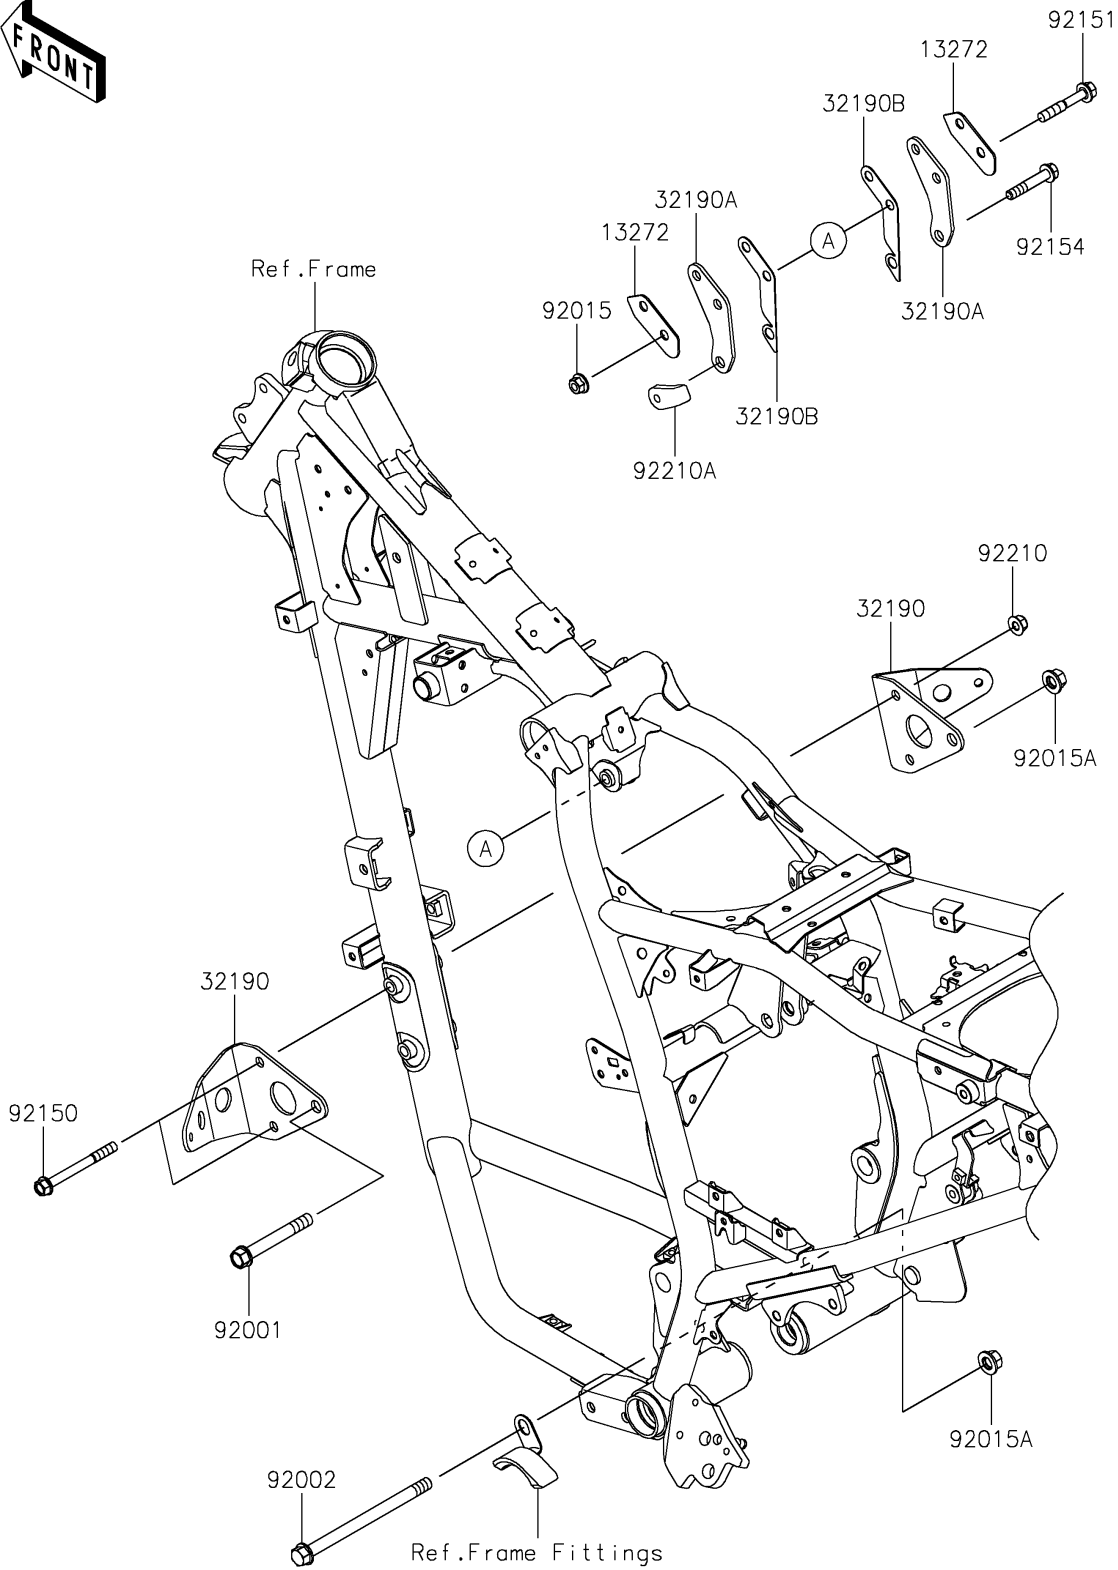

# 2022 KLR® 650 PARTS DIAGRAM

Engine Mount

F2122

## 2022 KLR® 650 PARTS LIST

### Engine Mount

ITEM NAME	PART NUMBER	QUANTITY
PLATE (Ref # 13272)	13272-3910	2
BRACKET-ENGINE,LWR (Ref # 32190)	32190-0858	2
BRACKET-ENGINE,UPP (Ref # 32190A)	32190-0859	2
BRACKET-ENGINE (Ref # 32190B)	32190-0860	2
BOLT,10X75 (Ref # 92001)	92001-4021	1
BOLT,10X145 (Ref # 92002)	92002-1348	1
NUT,FLANGED,8MM (Ref # 92015)	92015-1406	2
NUT,FLANGED,10MM (Ref # 92015A)	92015-1415	2
BOLT,8X80 (Ref # 92150)	92150-1162	2
BOLT,8X50 (Ref # 92151)	92151-1463	2
BOLT,FLANGED,8X45 (Ref # 92154)	92154-3733	1
NUT,FLANGED,LOCK,8MM (Ref # 92210)	92210-0159	2
NUT,PLATE,8MM (Ref # 92210A)	92210-0608	1