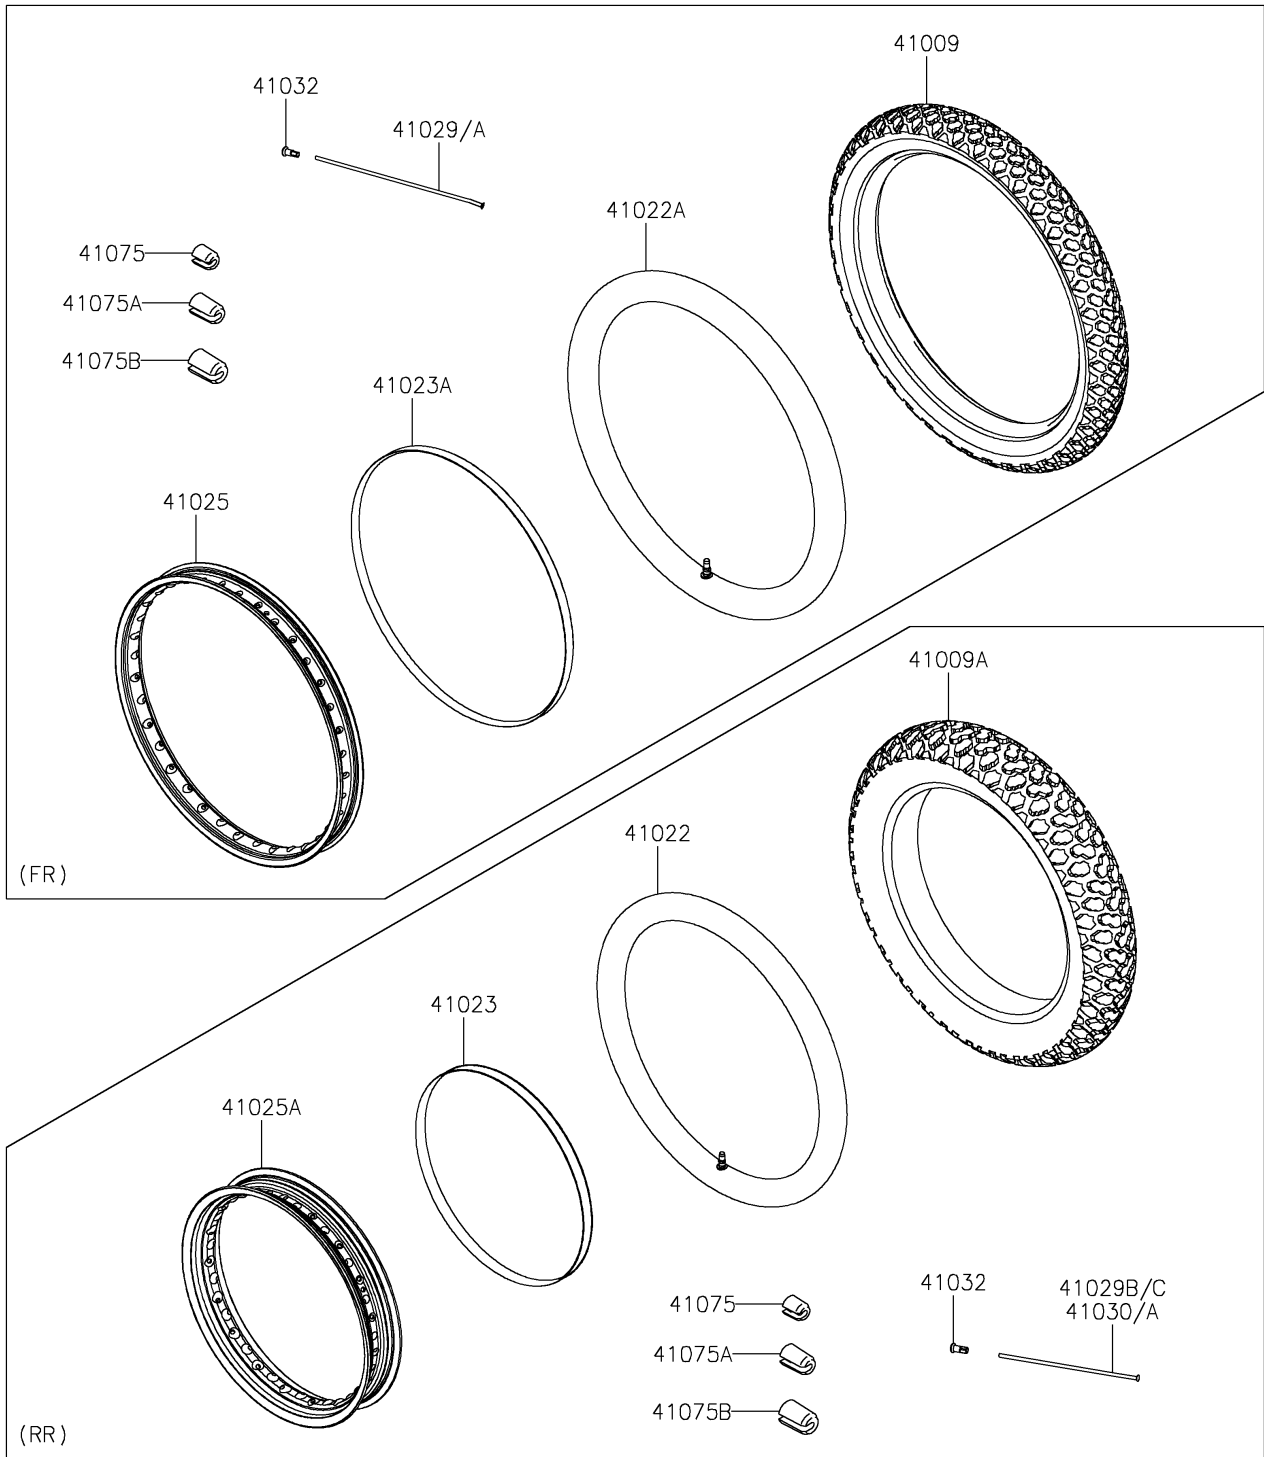

2022 KLR® 650 PARTS DIAGRAM

Wheels/Tires

F2210

2022 KLR® 650 PARTS LIST

Wheels/Tires

ITEM NAME	PART NUMBER	QUANTITY
TIRE,FR,90/90-21 54S,K750(D) (Ref # 41009)	41009-0001	1
TIRE,RR,130/80-17 65S,K750(D) (Ref # 41009A)	41009-0002	1
TUBE-TIRE,130/80-17(D) (Ref # 41022)	41022-0003	1
TUBE-TIRE,3.00-21(D),SNI (Ref # 41022A)	41022-0095	1
BAND-RIM,17XWM/MT2.15-2.50(D) (Ref # 41023)	41023-0001	1
BAND-RIM,21XWM1.60-1.85(D) (Ref # 41023A)	41023-1144	1
RIM,FR,1.60X21,BLACK (Ref # 41025)	41025-0033-WC	1
RIM,RR,2.50X17 (Ref # 41025A)	41025-0419	1
SPOKE-INNER,FR,LH,4X236 (Ref # 41029)	41029-0065	18
SPOKE-INNER,FR,RH,4X239 (Ref # 41029A)	41029-0066	18
SPOKE-INNER,RR,LH,4X157 (Ref # 41029B)	41029-0117	9
SPOKE-INNER,RR,RH,4X181 (Ref # 41029C)	41029-0118	9
SPOKE-OUTER,RR,LH,4X157 (Ref # 41030)	41030-0033	9
SPOKE-OUTER,RR,RH,4X178.5 (Ref # 41030A)	41030-0034	9
NIPPLE-SPOKE (Ref # 41032)	41032-0013	72
BALANCER-WHEEL,10G (Ref # 41075)	41075-0011	AR
BALANCER-WHEEL,20G (Ref # 41075A)	41075-0012	AR
BALANCER-WHEEL,30G (Ref # 41075B)	41075-0013	AR