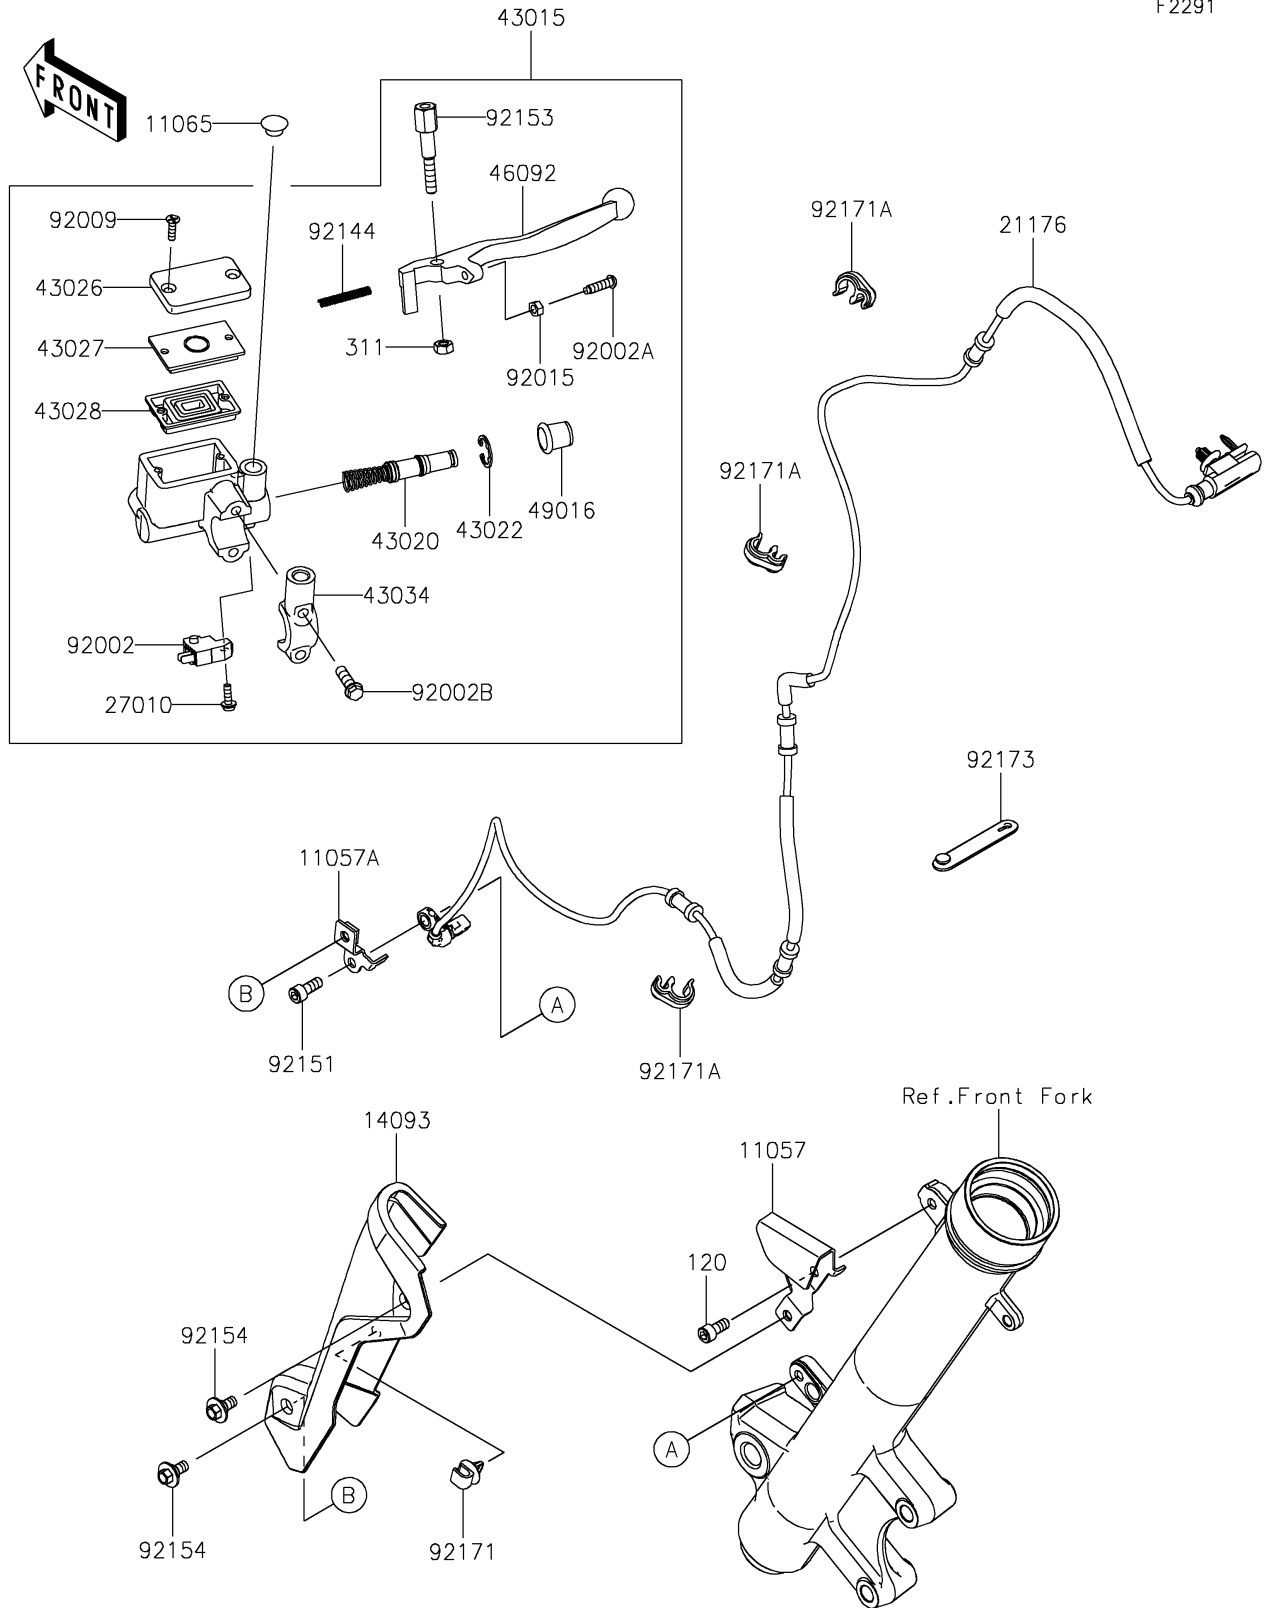

2022 KLR® 650 PARTS DIAGRAM

Front Master Cylinder

F2291

2022 KLR® 650 PARTS LIST

Front Master Cylinder

ITEM NAME	PART NUMBER	QUANTITY
BRACKET,ABS SENSOR COVER (Ref # 11057)	11057-4375	1
BRACKET,SPEED SENSOR (Ref # 11057A)	11057-4376	1
CAP,DUMMY (Ref # 11065)	11065-0218	1
COVER,ABS SENSOR (Ref # 14093)	14093-0863	1
SENSOR,SPEED,FR (Ref # 21176)	21176-0994	1
SWITCH,BRAKE (Ref # 27010)	27010-0762	1
CYLINDER-ASSY-MASTER,FR (Ref # 43015)	43015-0788	1
PISTON-COMP-BRAKE (Ref # 43020)	43020-1104	1
STOPPER-BRAKE,PISTON (Ref # 43022)	43022-1010	1
CAP-BRAKE (Ref # 43026)	43026-1082	1
PLATE-DIAPHRAGM (Ref # 43027)	43027-1057	1
DIAPHRAGM (Ref # 43028)	43028-1061	1
HOLDER-BRAKE (Ref # 43034)	43034-0145	1
LEVER-GRIP,FRONT BRAKE (Ref # 46092)	46092-1175	1
COVER-SEAL,MASTER CYLINDER (Ref # 49016)	49016-1044	1
BOLT,SCREW,4X12 (Ref # 92002)	92002-1323	1
BOLT,ADJUST (Ref # 92002A)	92002-1893	1
BOLT (Ref # 92002B)	92002-1894	2
SCREW,4MM (Ref # 92009)	92009-1458	2
NUT,ADJUST (Ref # 92015)	92015-1642	1
SPRING,RETURN (Ref # 92144)	92144-1103	1
BOLT (Ref # 92151)	92151-1166	1
BOLT,LEVER SET (Ref # 92153)	92153-0790	1
BOLT,FLANGED,6X9 (Ref # 92154)	92154-0546	2
CLAMP (Ref # 92171)	92171-0640	1
CLAMP,BRAKE HOSE (Ref # 92171A)	92171-1819	3
CLAMP (Ref # 92173)	92173-2199	1
BOLT-SOCKET,6X14 (Ref # 120)	120CA0614	1
NUT-HEX,6MM (Ref # 311)	311BB0600	1