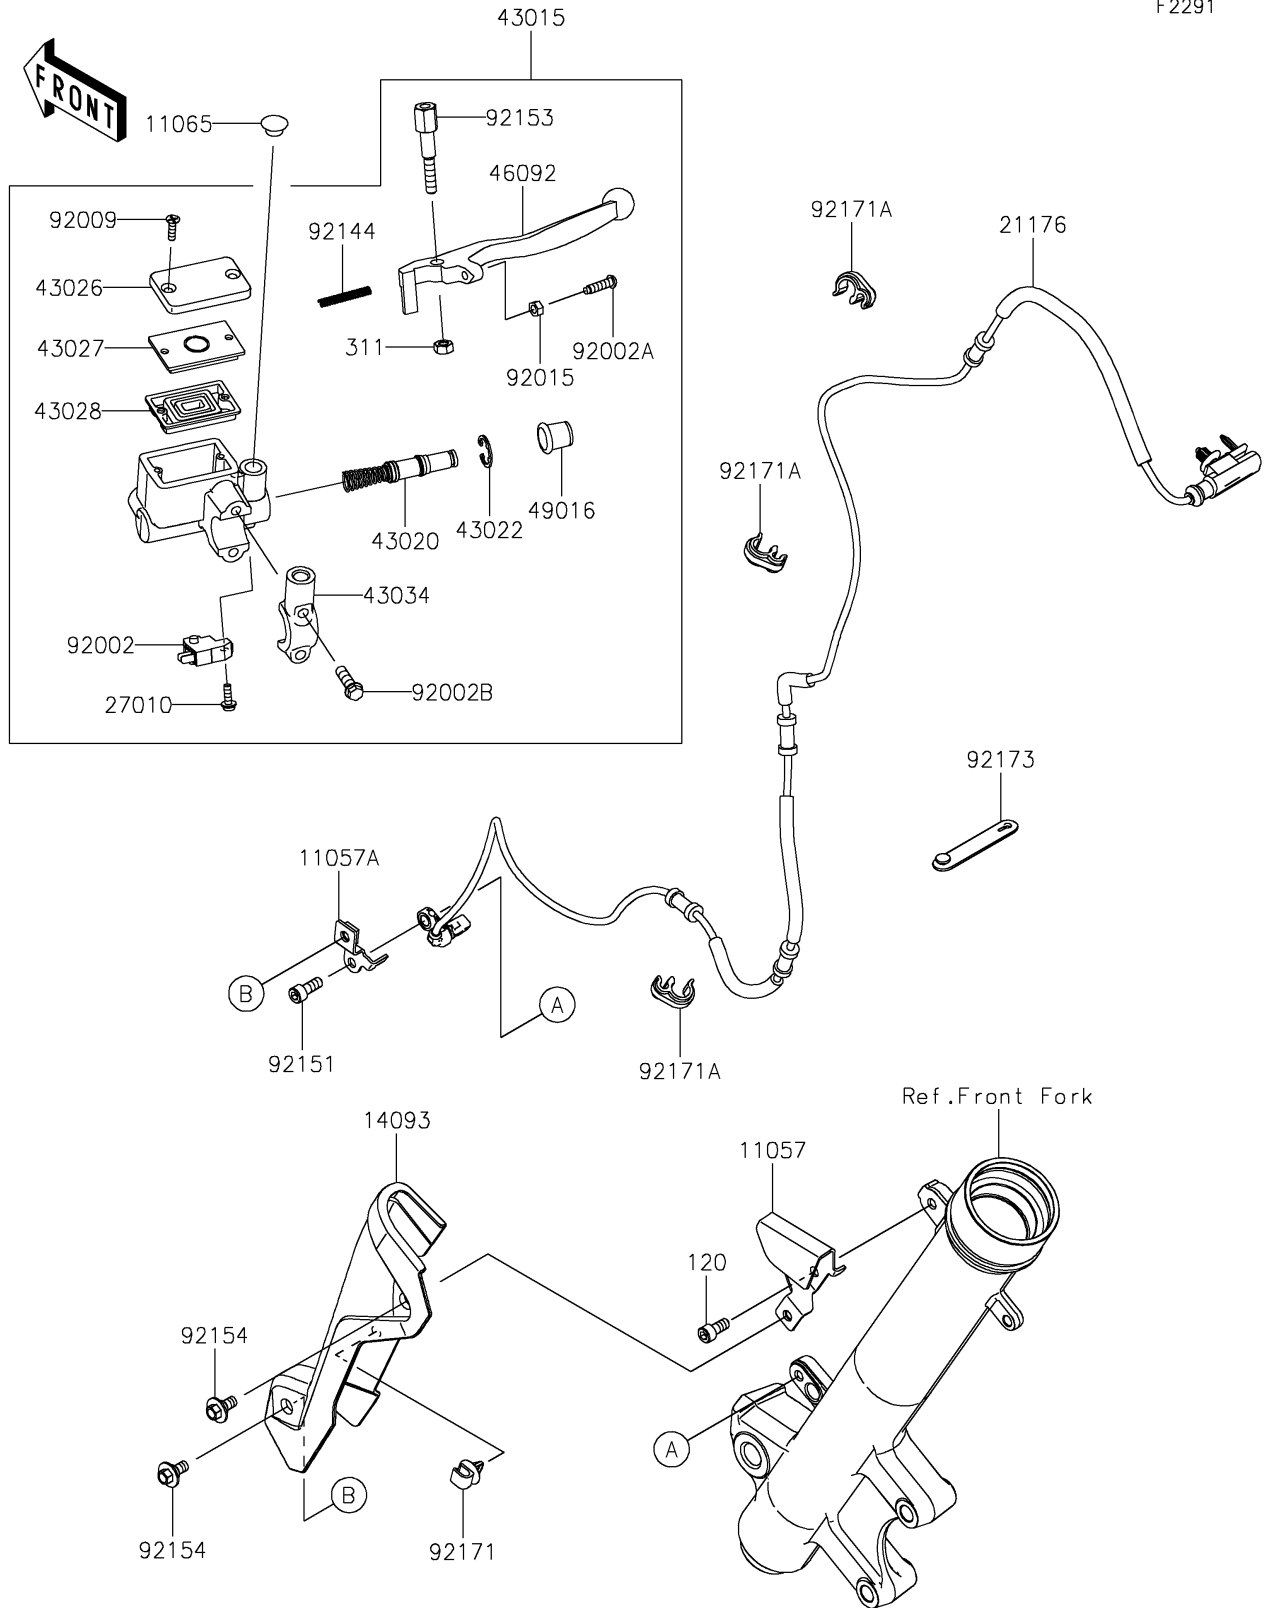

# 2022 KLR® 650 PARTS DIAGRAM

## Front Master Cylinder

F2291

# 2022 KLR® 650 PARTS LIST

Front Master Cylinder

ITEM NAME	PART NUMBER	QUANTITY
-----------	-------------	----------